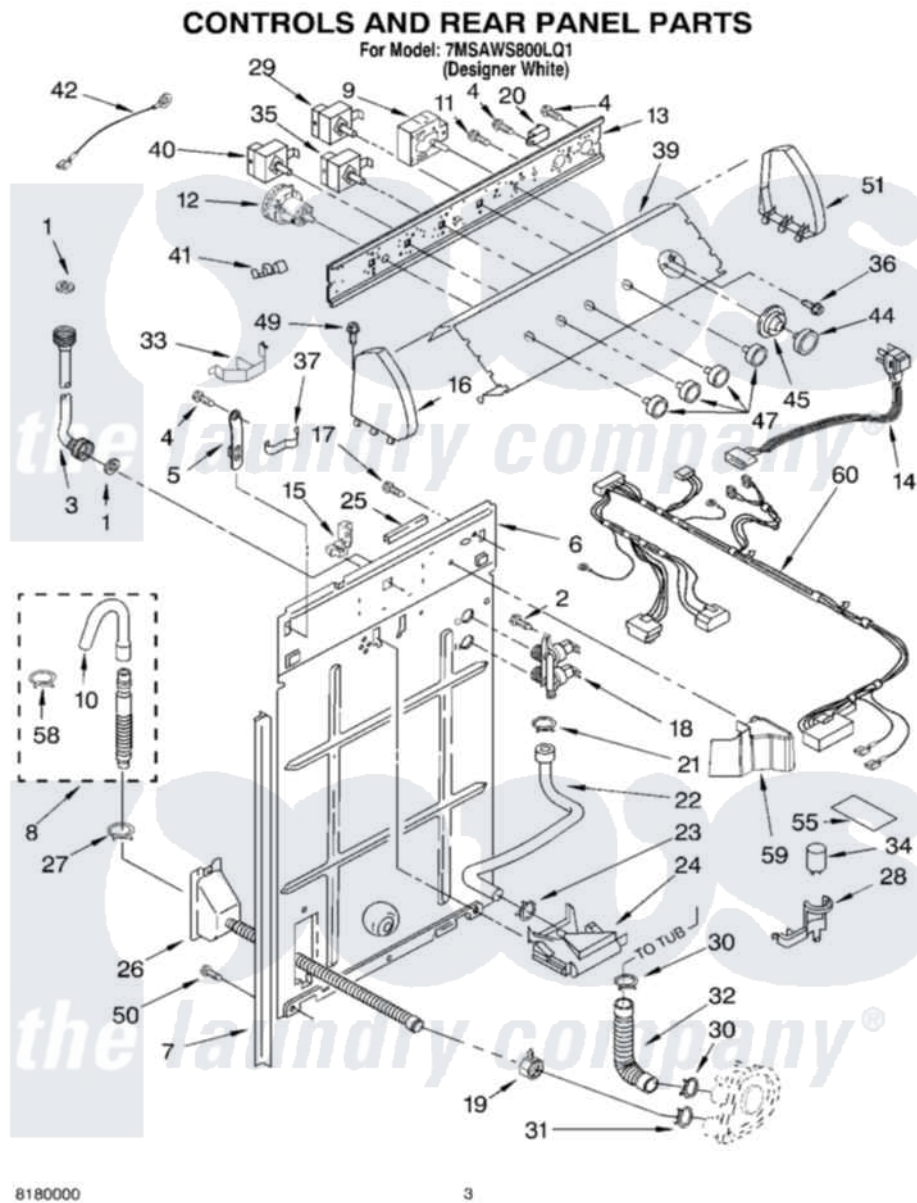

Whirlpool 7MSAWS800LQ1 02 - CONTROLS AND REAR PANEL PARTS

Whirlpool [Residential Whirlpool 7MSAWS800LQ1 Washer Parts](#) Parts Diagram 02 - CONTROLS AND REAR PANEL PARTS

Click on the part number to view part

Item	Original Part Number	Replaced By	Status	Part Description
1	3976300	16123		Washer Inlet-Hose Miscellaneous Parts Must be Ordered Separately.
2	9740848			Screw, Mixing Valve Mounting
3	3949374	89503		Hose-Inlet
"	3949375	89503		Hose-Inlet
4	90767			Screw, 8A X 3/8 HeX Washer Head Tapping
5	8318255	8568314		Strap, Console
6	8318405			Panel, Rear
7	62747			Pad, Rear Panel
8	3951609	285664		Hose
"	661577	285666		Hose
"	3357090	285702		Hose
9	3955651			Timer, Control
10	3357027			Nozzle, Hose Drain
11	3179795			Screw, Ground

12	3366847	W10337780	Switch-WL
13	3948608		Bracket, Control
14	8532158	W10130795	Cord-Power
15	3949468	285777	Relief-Str
16	8532108		Cap, End
17	3351614		Screw, Gearcase Cover Mounting
18	3952164	285805	Valve-Inlet
19	3976395		Restraint, Hose
20	694419		Mini-Buzzer
21	370451	596669	Clamp, Manifold
22	3357328		Hose, Vacuum Break
23	371503	596669	Clamp, Manifold
24	387606	3360977	Break-Vac
25	303294	3367669	Protector, Edge
26	8317940	W10358149	Drain Hose Assembly
27	3366912	356138	Clamp, Hose
28	8318201	8318046	Clip, Capacitor
29	3949188		Switch, Rotary
30	3363366	616099	Clamp
31	8317496	285655	Clamp, Hose
32	3951449	285871	Hose
33	8055003		Clip, Harness And Pressure Switch
34	661606	8572717	Capacitor, Motor Start
35	3949180	W10168257	Switch, Rotary
36	3400818		Screw, Timer Mounting
37	3347812	8528351	Clip
39	8539598		Panel, Console
40	661614		Switch, Water Temperature
41	357572	W10113937	Clip, Grounding
42	3398893	3395559	Wire
44	3951026	3957821	Knob, Timer
45	3950762	3957841	Dial, Timer
47	3950759	3957796	Knob, Control
49	388326		Screw, 8-18 X 1.25
50	62863	3390631	Screw, 10-16 X 3/8
51	8532107		Cap, End
55	3976286		Shield, Capacitor
58	3366913	3357331	Clamp, Drain
59	8314879		Shield, Inlet Valve
60	3956172		Harness, Wiring