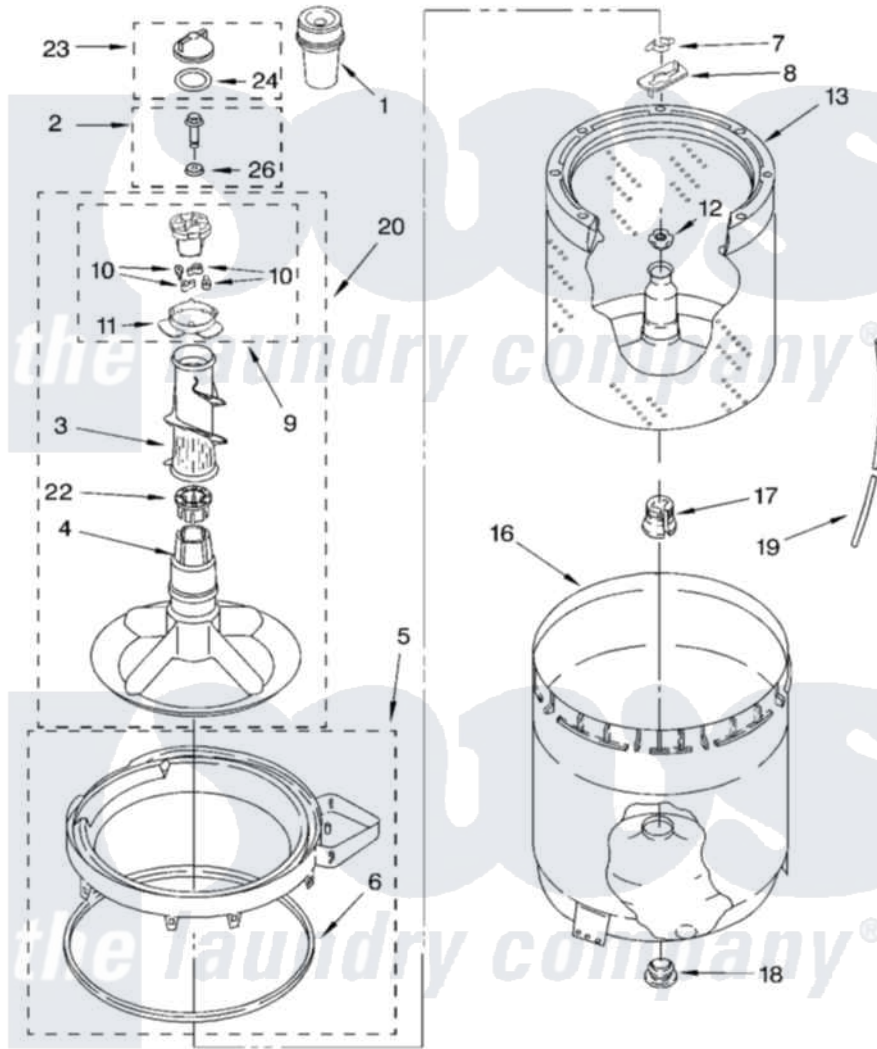

Whirlpool 7MSAWS800LQ1 03 - AGITATOR, BASKET AND TUB PARTS

AGITATOR, BASKET AND TUB PARTS

For Model: 7MSAWS800LQ1
(Designer White)

8180000

5

Whirlpool [Residential Whirlpool 7MSAWS800LQ1 Washer Parts](#) Parts Diagram 03 - AGITATOR, BASKET AND TUB PARTS

[Click on the part number to view part](#)

Item	Original Part Number	Replaced By	Status	Part Description
1	63580			Dispenser, Fabric Softener
2	358237			Screw And Washer
3	3363003			Mover, Clothes
4	3347288			Agitator
5	8528150	W10445870		Ring-Tub
6	3359585	3976308		Gasket, Tub Ring
7	3354845			Clip, Agitator
8	3355921	8543666		Washer, Agitator
9	3363663	285811		Cam-Agitator
10	3366877	80040		Dog-Agitator
11	3363661			Bearing, Driven Cam
12	21366			Nut, Spanner
13	3951983	W10389328		Clothes Container, Assembly
16	63849			Strain Relief, Power Cord
17	389140			Tub Block, Basket Drive
18	383727			Gasket, Centerpod