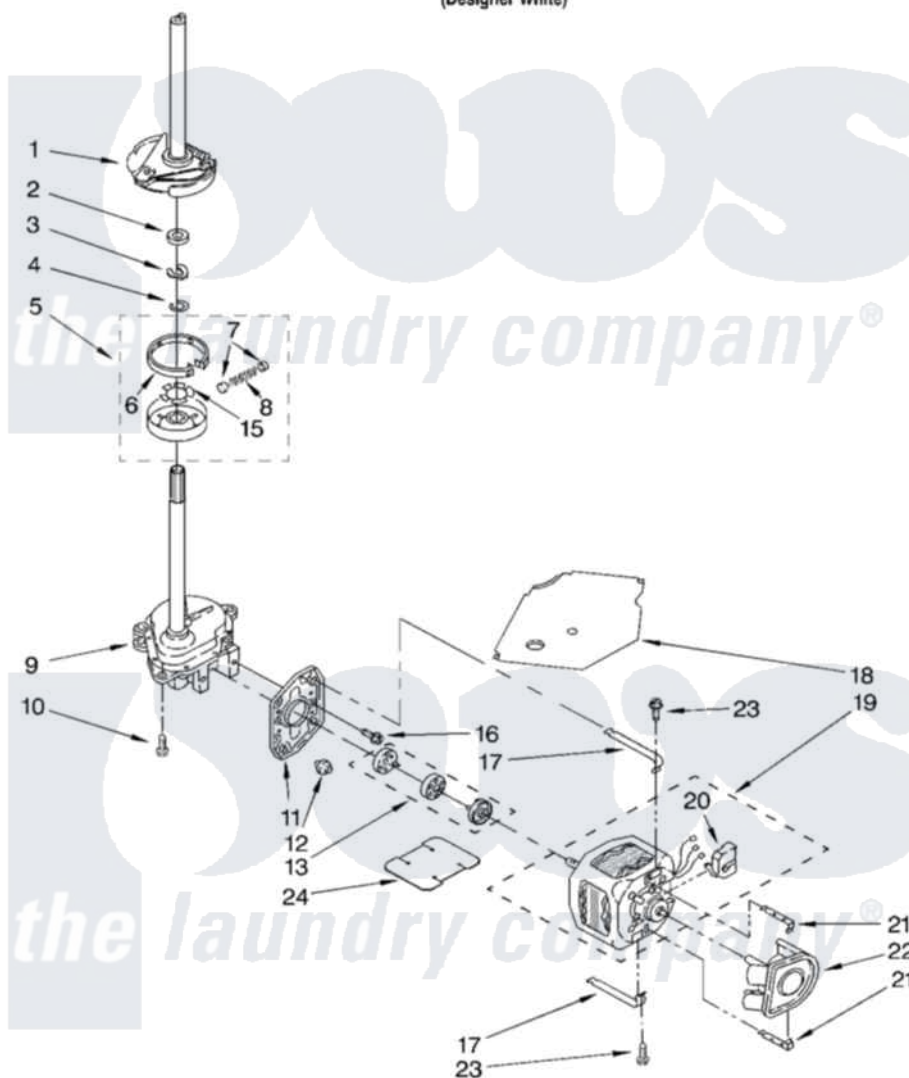

# Whirlpool 7MSAWS800LQ1 04 - BRAKE, CLUTCH, GEARCASE, MOTOR AND PUMP PARTS

## BRAKE, CLUTCH, GEARCASE, MOTOR AND PUMP PARTS

For Model: 7MSAWS800LQ1  
(Designer White)

8180000

7

Whirlpool [Residential Whirlpool 7MSAWS800LQ1 Washer Parts](#) Parts Diagram 04 - BRAKE, CLUTCH, GEARCASE, MOTOR AND PUMP PARTS  
Click on the part number to view part

Item	Original Part Number	Replaced By	Status	Part Description
1	388952	<a href="#">285792</a>		Basketdrive
2	<a href="#">63292</a>			Washer, Spin Tube Thrust
3	62697	<a href="#">W10080230</a>		Ring, Spin Tube Support
4	63283	<a href="#">285353</a>		Ring
5	3951311	<a href="#">285785</a>		Clutch
6	3951308	<a href="#">285790</a>		Lining
7	<a href="#">62646</a>			Cap, Clutch Spring
8	<a href="#">3946792</a>			Spring And Damper Assembly
9	8532118	<a href="#">3360629</a>		Gearcase
10	3357334	<a href="#">3400516</a>		Screw Anti-Rattle
11	<a href="#">62611</a>			Plate, Motor Mount To Gearcase
12	<a href="#">62691</a>			Grommet, Motor
13	285753	<a href="#">285753A</a>		Coupling
15	<a href="#">3355454</a>			Clip, Main Drive

16	<a href="#">3400516</a>		Screw Anti-Rattle
17	3349637	<a href="#">W10086010</a>	Retainer, Motor
18	<a href="#">3362089</a>		Shield, Tub To Motor
19	8528157	<a href="#">661600</a>	Motor, Main Drive
20	<a href="#">3952056</a>		Switch, Main Drive Motor
21	62700	<a href="#">8546127</a>	Retainer, Pump
22	<a href="#">3363394</a>		Pump
23	3387485	<a href="#">273556</a>	Screw, 10-16 X 5/8
24	<a href="#">8316060</a>		Shield, Tub To Motor