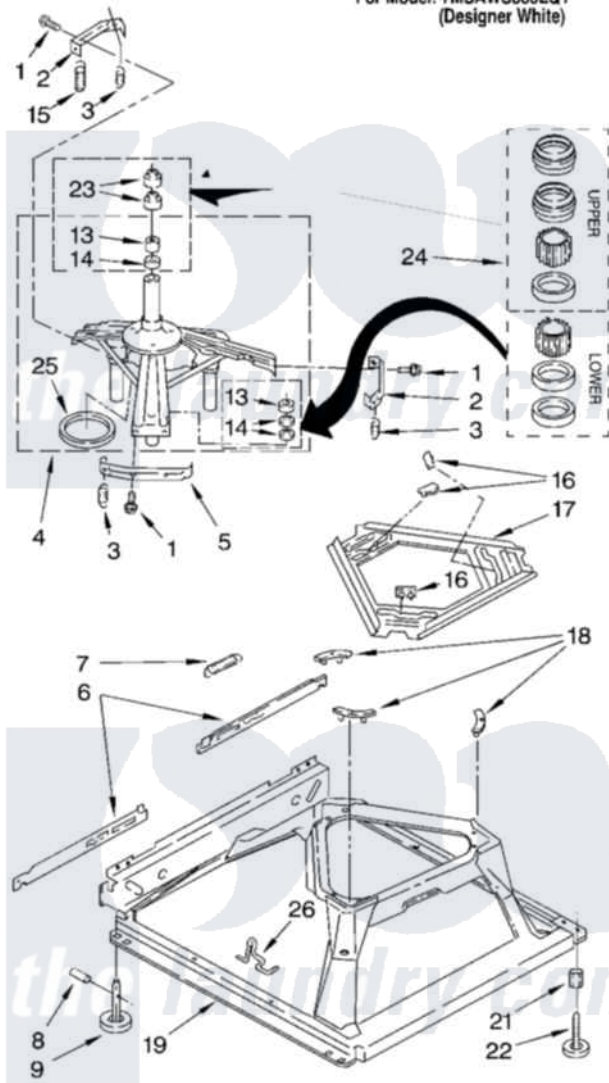

Whirlpool 7MSAWS800LQ1 05 - MACHINE BASE PARTS

MACHINE BASE PARTS

For Model: 7MSAWS800LQ1
(Designer White)

8

8180000

Whirlpool [Residential Whirlpool 7MSAWS800LQ1 Washer Parts](#) Parts Diagram 05 - MACHINE BASE PARTS
Click on the part number to view part

Item	Original Part Number	Replaced By	Status	Part Description
1	3400076			Screw, Bracket Mounting
2	64067			Bracket, Spring Outer
3	63907			Spring, Suspension
4	3362087	280184		Support
5	64065			Bracket, Spring Outer
6	63466			Link, Leveling Mechanism
7	62597	8316845		Spring
8	62837			Pin, Knurled
9	62596	285244		Feet-Leveling
13	3347047	8546455		Bearing, Centerpost
14	357409	359449		Seal, Agitator Shaft
15	388492	W10250667		Spring, Counterweight
16	62568	285219		Pad
17	3946509			Plate, Suspension
18	3363660	285744		Pad
19	3946512	285771		Base

21	3359452		Nut, Lock
22	389102	W10001130	Foot, Leveling
23	356934	8577376	Seal, Centerpost
24	285203		Centerpost Bearing Kit
25	63134		Ring, Sound Deadening
26	63806	W10145155	Retainer, Suspension Spring