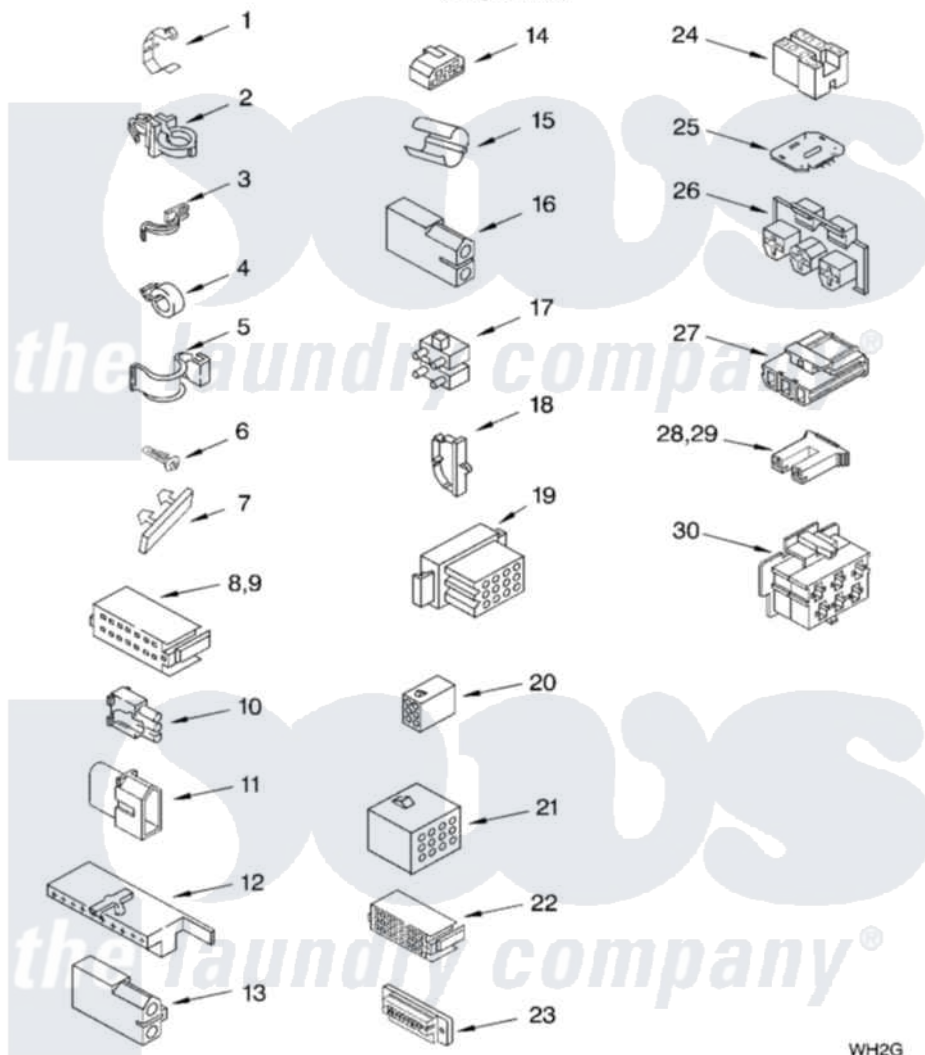

Whirlpool 7MSAWS800LQ1 06 - WIRING HARNESS PARTS

WIRING HARNESS PARTS

For Model: 7MSAWS800LQ1
(Designer White)

8180000

9

WH2G

Whirlpool [Residential Whirlpool 7MSAWS800LQ1 Washer Parts](#) Parts Diagram 06 - WIRING HARNESS PARTS

[Click on the part number to view part](#)

Item	Original Part Number	Replaced By	Status	Part Description
1	3349557			Retainer, Harness
2	388498		Not Available	Clip, Harness
3	3347812	8528351		Clip
4	3352501	8559320		Restraint, Hose
5	90016			Clip, Pressure Switch Hose
6	3390496	8281256		Clip, Harness
7	389379			Retainer, Side To Feature Panel
8	352090			Timer, Block Disconnect
9	352089			Timer, Block Disconnect
10	62889			Receptacle, Terminal
11	353424			Plug, Terminal
12	62505			Block, Disconnect
13	3348075			Block, Disconnect (Motor 3 Speed) (Use Term. 94613 Or 94614)
14	3347243			Block, Disconnect

15	63523		Harness, Protector
16	717252		Receptacle, Terminal
17	387566		Plug, Terminal (4-Way) (Power Cord) (Use M3 Screws)
18	3352944		Clip, Harness
19	3390423	Not Available	Block, Disconnect (12-Way) (Timer) (Use Term. 94613)
20	3347730	Not Available	Receptacle, (6-Way) (Use Term. 94613)
21	388818		Plug, Terminal (12-Way) (Use Term. 94613 Or 94614)
22	3369366	Not Available	Timer, Block Disconnect (Black) (Amp) (Use Term. 3369365)
23	3349494		Connector, Etc
24	60687		Connector, Relay (Use Term. 308569)
25	3407125	3955728	Control, Etc
26	3948617	2172937	Connector
27	3360056		Connector
28	3354925		Block, Connector
29	3354926		Block, Connector
30	3948615	Not Available	Connector (T.P.A.) (6-Circuit) (Temp. Switch) (Use Term. 3948619 OR 3948620.)