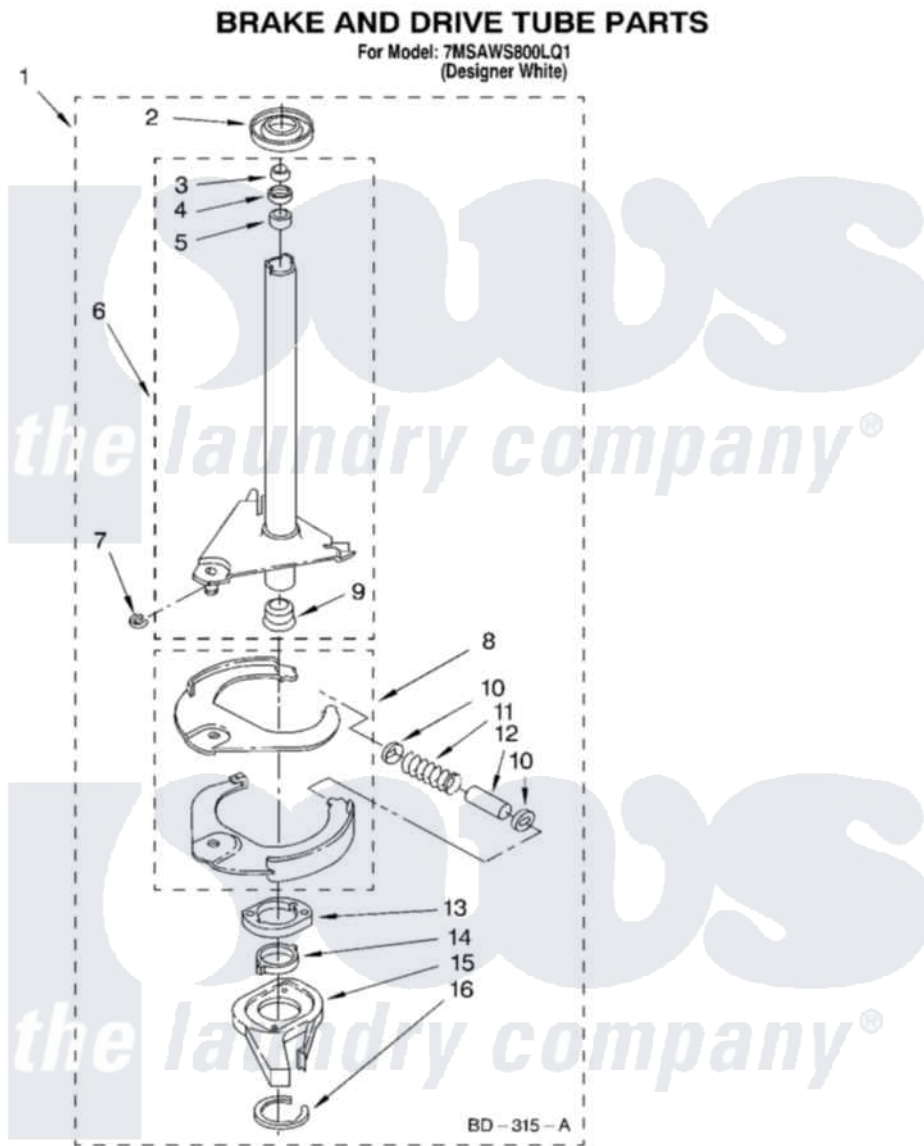

# Whirlpool 7MSAWS800LQ1 08 - BRAKE AND DRIVE TUBE PARTS

12

8180000

Whirlpool [Residential Whirlpool 7MSAWS800LQ1 Washer Parts](#) Parts Diagram 08 - BRAKE AND DRIVE TUBE PARTS  
Click on the part number to view part

Item	Original Part Number	Replaced By	Status	Part Description
1	388952	<a href="#">285792</a>		Basketdrive
2	<a href="#">62658</a>			Ring, Thrust
3	<a href="#">91939</a>			Seal, Shaft
4	<a href="#">356427</a>			Seal, Spin Pinion
5	<a href="#">356937</a>			Spacer, Drive Tube
6	64027	<a href="#">64208</a>		Tube-Spin
7	64035	<a href="#">W10083190</a>		Ring, Retaining
8	64232	<a href="#">285438</a>		Shoe-Brake
9	62703	<a href="#">8546462</a>		"T" Bearing, Spin Tube
10	62648	<a href="#">285658</a>		Sleeve
11	387806		Not Available	Spring, Brake
12	62909	<a href="#">285658</a>		Sleeve
13	63023	<a href="#">8546461</a>		Cam, Brake Release
14	<a href="#">63022</a>			Sleeve, Cam
15	64194	<a href="#">285790</a>		Lining
16	90368	<a href="#">W10083200</a>		Ring, Retaining

" N/A

Not Available

FOLLOWING PARTS NOT  
ILLUSTRATED

" [285208](#)

Lubricant