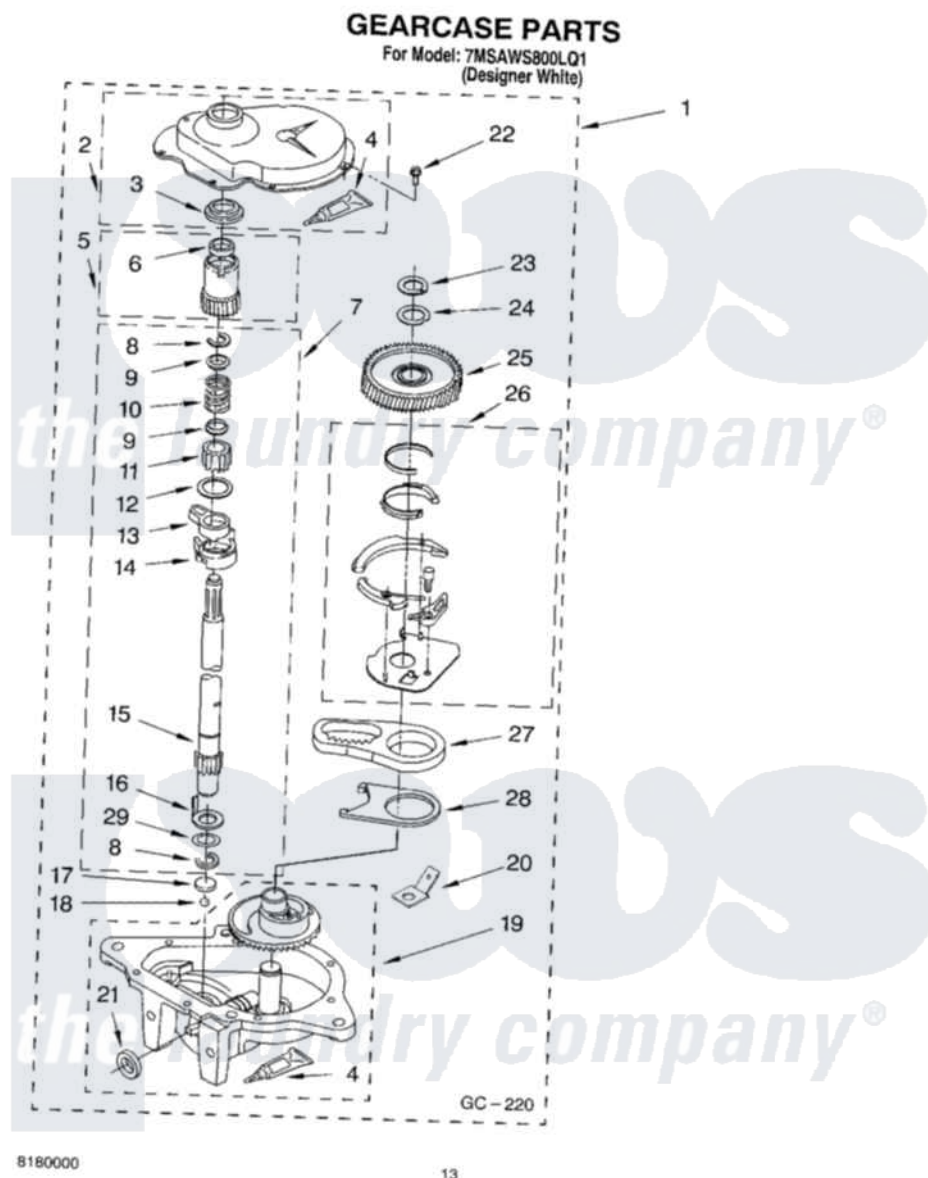

# Whirlpool 7MSAWS800LQ1 09 - GEARCASE PARTS

Whirlpool [Residential Whirlpool 7MSAWS800LQ1 Washer Parts](#) Parts Diagram 09 - GEARCASE PARTS  
Click on the part number to view part

Item	Original Part Number	Replaced By	Status	Part Description
1	8532118	<a href="#">3360629</a>		Gearcase
2	<a href="#">285202</a>			Cover, Gearcase
3	<a href="#">3349985</a>			Seal, Gearcase Cover
4	<a href="#">285195</a>			Sealer Sealer, Gasket
5	63320	<a href="#">285362</a>		Gear and Pinion
6	<a href="#">356427</a>			Seal, Spin Pinion
7	<a href="#">389387</a>			Shaft, Agitator
8	90369		Not Available	Ring, Retaining (2)
9	<a href="#">62677</a>			Retainer, Spring
10	<a href="#">62676</a>			Spring, Agitator
11	63273	<a href="#">285509</a>		Shaft, Agitator
12	<a href="#">62619</a>			Washer, Agitator Gear
13	62580	<a href="#">285206</a>		Cam-Agitator
14	62581	<a href="#">285206</a>		Cam-Agitator
15	<a href="#">285509</a>			Shaft, Agitator
16	<a href="#">62618</a>			Washer, Cam Thrust

17	16018	<a href="#">285205</a>	Bearing
18	85529	<a href="#">285205</a>	Bearing
19	389230	<a href="#">285515</a>	Gearcase
20	3949116	Not Available	BLOCK TAB, TERMINAL
21	<a href="#">285352</a>		Seal Kit, Thrust Plug
22	<a href="#">3351614</a>		Screw, Gearcase Cover Mounting
23	3362552	<a href="#">285765</a>	Ring-Retrn
24	285735	<a href="#">285766</a>	Washer Kit, Thrust
25	62570	<a href="#">285362</a>	Gear and Pinon
26	388253	<a href="#">999516</a>	Shelf-Glas
27	3349296	<a href="#">8546456</a>	Rack, Connecting
28	<a href="#">62621</a>		Actuator, Shift
29	<a href="#">388815</a>		Washer, Intermediate 1 3976263 Miscellaneous Parts Bag 2 3976300 Washer, Inlet Hose 3 3366913 Clamp, Hose