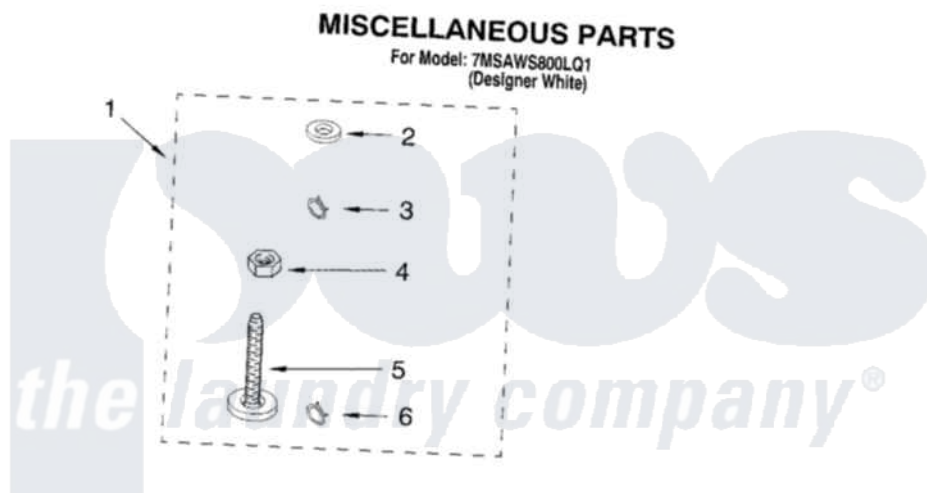

Whirlpool 7MSAWS800LQ1 10 - MISCELLANEOUS PARTS - OPTIONAL PARTS (NOT INCLUDED)

Whirlpool [Residential Whirlpool 7MSAWS800LQ1 Washer Parts](#) Parts Diagram 10 - MISCELLANEOUS PARTS - OPTIONAL PARTS (NOT INCLUDED)
Click on the part number to view part

Item	Original Part Number	Replaced By	Status	Part Description
1	3976263	285654		Parts-Misc
2	3976300	16123		Washer Inlet-Hose Miscellaneous Parts Must be Ordered Separately.
3	3366912	356138		Clamp, Hose
4	3359452			Nut, Lock
5	389102	W10001130		Foot, Leveling
6	3366913	3357331		Clamp, Drain
"	72017			Paint, Touch-Up
"	350938			Paint, Pressurized Spray B
"	350930			Paint, Pressurized Spray B
"	799344			Paint, Touch-Up)
"	N/A		Not Available	OIL
"	350572			Oil
"	N/A		Not Available	LUBRICANT