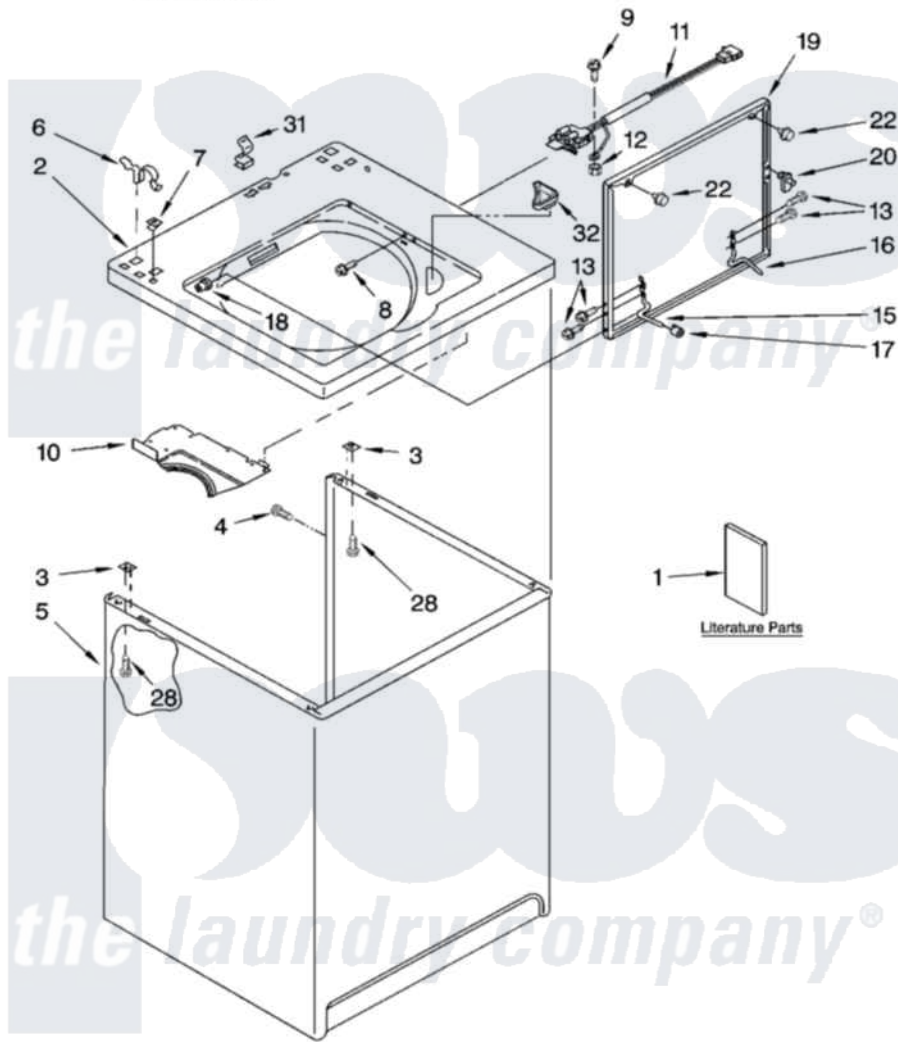

Whirlpool 7MSAWS800MQ0 01 - TOP AND CABINET PARTS

KIRKLAND
Signature
By Whirlpool

TOP AND CABINET PARTS

For Model: 7MSAWS800MQ0
(Designer White)

AUTOMATIC
WASHER

9-03 Litho in U.S.A. (drd)

1

Part No. 8180116

Whirlpool [Residential Whirlpool 7MSAWS800MQ0 Washer Parts](#) Parts Diagram 01 - TOP AND CABINET PARTS

[Click on the part number to view part](#)

Item	Original Part Number	Replaced By	Status	Part Description
1	LIT3954763		Not Available	Literature Parts (Installation Instructions)
"	LIT8539779		Not Available	Literature Parts (Use & Care Guide)
"	LIT8539722		Not Available	Literature Parts (Energy Guide)
"	LIT8541273		Not Available	Literature Parts (Wiring Diagram)
2	8271378			Top
3	62750			Spacer, Cabinet To Top (4
4	3357011	308685		Side Trim)
5	63424			Cabinet
6	62780			Clip, Top And Cabinet And Rear Panel
7	357213			Nut, Push-In
8	3356311			Screw And Washer, Lid Switch Shield
9	3351614			Screw, Gearcase Cover Mounting
10	3950994			Shield, Lid Switch