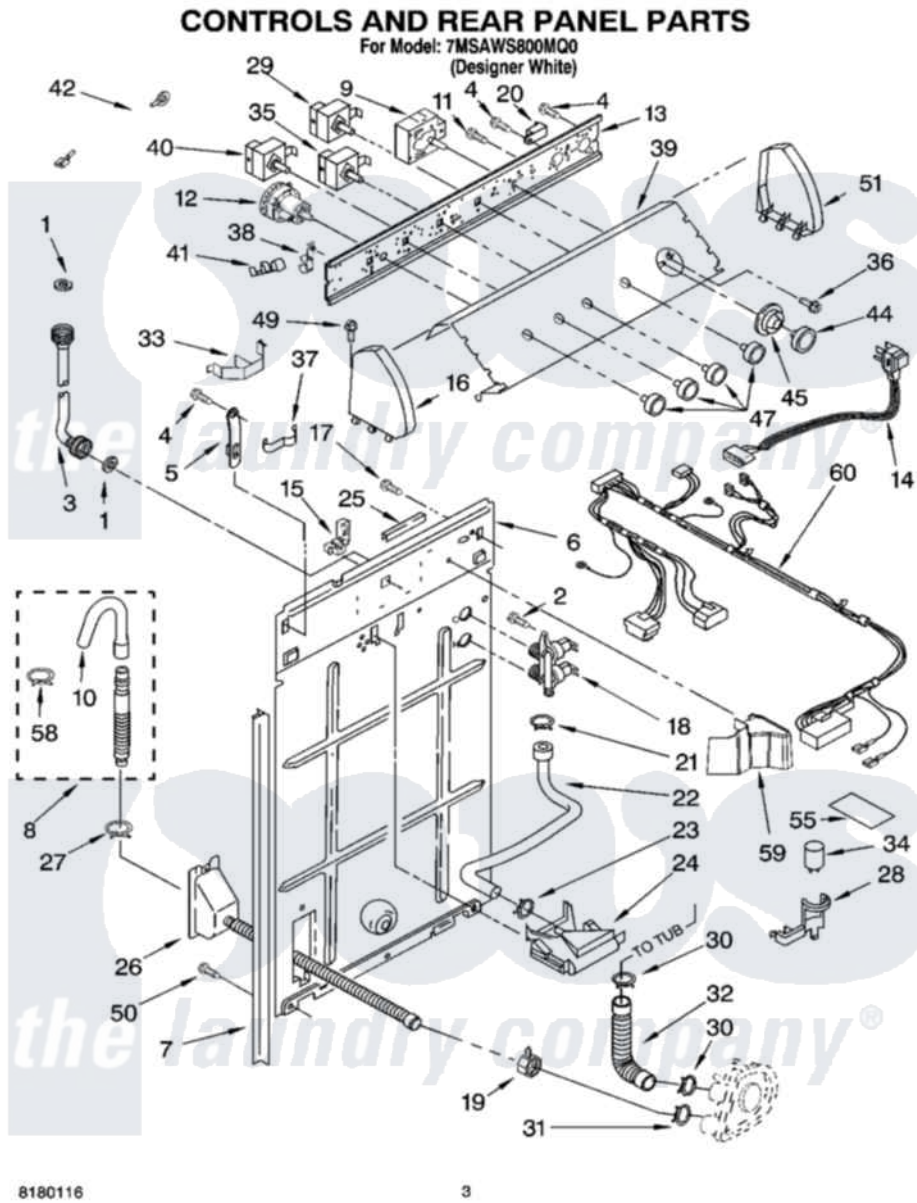

Whirlpool 7MSAWS800MQ0 02 - CONTROLS AND REAR PANEL PARTS

Whirlpool Residential Whirlpool 7MSAWS800MQ0 Washer Parts Parts Diagram 02 - CONTROLS AND REAR PANEL PARTS

Click on the part number to view part

Item	Original Part Number	Replaced By	Status	Part Description
1	3976300	16123		Washer Inlet-Hose Miscellaneous Parts Must be Ordered Separately.
2	9740848			Screw, Mixing Valve Mounting
3	3949374	89503		Hose-Inlet
"	3949375	89503		Hose-Inlet
4	90767			Screw, 8A X 3/8 HeX Washer Head Tapping
5	8318255	8568314		Strap, Console
6	8318405			Panel, Rear
7	62747			Pad, Rear Panel
8	3951609	285664		Hose
"	661577	285666		Hose
"	3357090	285702		Hose
9	8541270			Timer, Control
10	3357027			Nozzle, Hose Drain
11	3179795			Screw, Ground