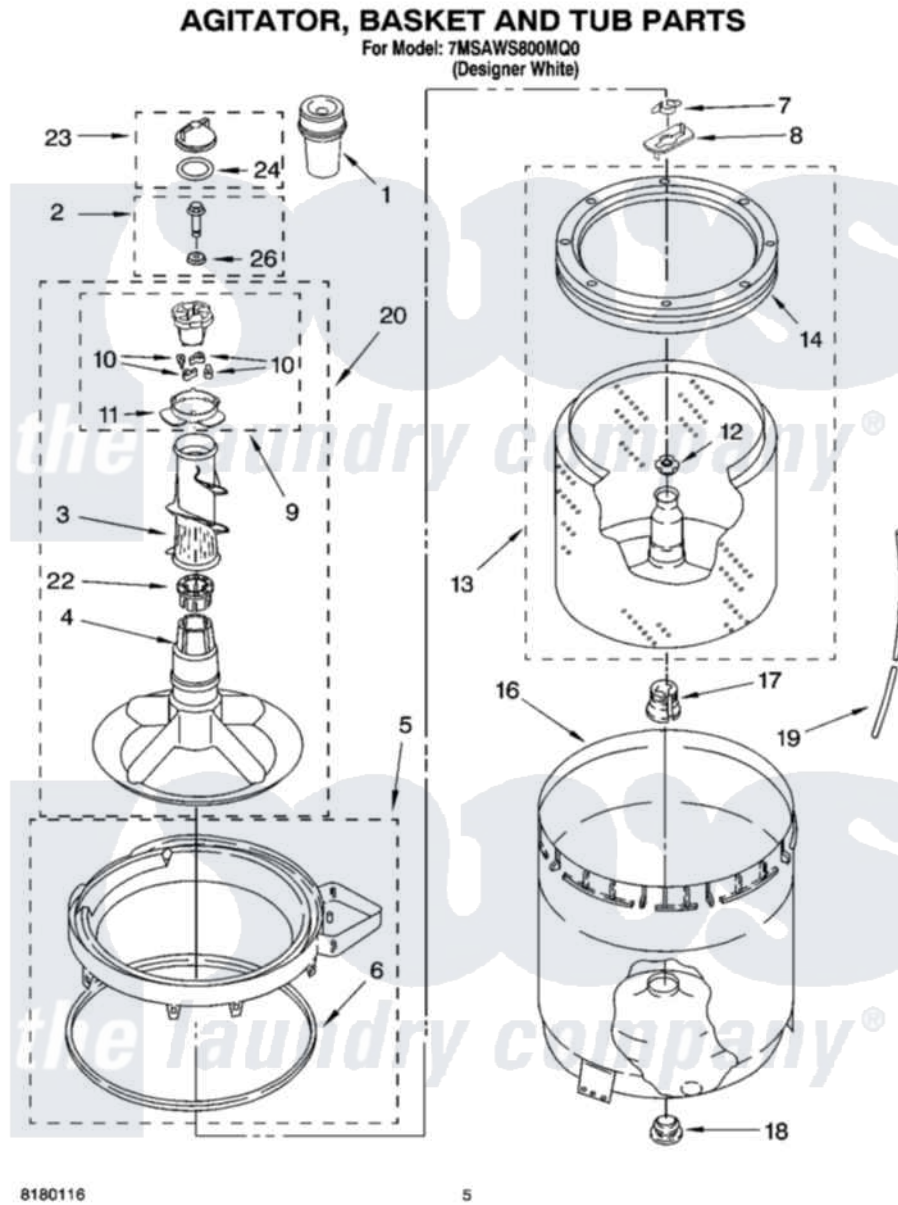

Whirlpool 7MSAWS800MQ0 03 - AGITATOR, BASKET AND TUB PARTS

Whirlpool [Residential Whirlpool 7MSAWS800MQ0 Washer Parts](#) Parts Diagram 03 - AGITATOR, BASKET AND TUB PARTS

[Click on the part number to view part](#)

Item	Original Part Number	Replaced By	Status	Part Description
1	63580			Dispenser, Fabric Softener
2	358237			Screw And Washer
3	3363003			Mover, Clothes
4	3347288			Agitator
5	8528150	W10445870		Ring-Tub
6	3976308			Gasket, Tub Ring
7	3354845			Clip, Agitator
8	3355921	8543666		Washer, Agitator
9	3363663	285811		Cam-Agitator
10	3366877	80040		Dog-Agitator
11	3363661			Bearing, Driven Cam
12	21366			Nut, Spanner
13	8526016	W10389328		Clothes Container, Assembly
14	8519788	387240		Ring, Balance
16	63849			Strain Relief, Power Cord
17	389140			Tub Block, Basket Drive

18	383727		Gasket, Centerpodt
19	3347780	353244	Hose, Pressure Switch
20	3946501		Agitator, Assembly
22	3350389	285587	Washer
23	3354733	W10074580	Cap, Barrier
24	3348855	W10072840	Fabric Softener
26	3949550		Washer