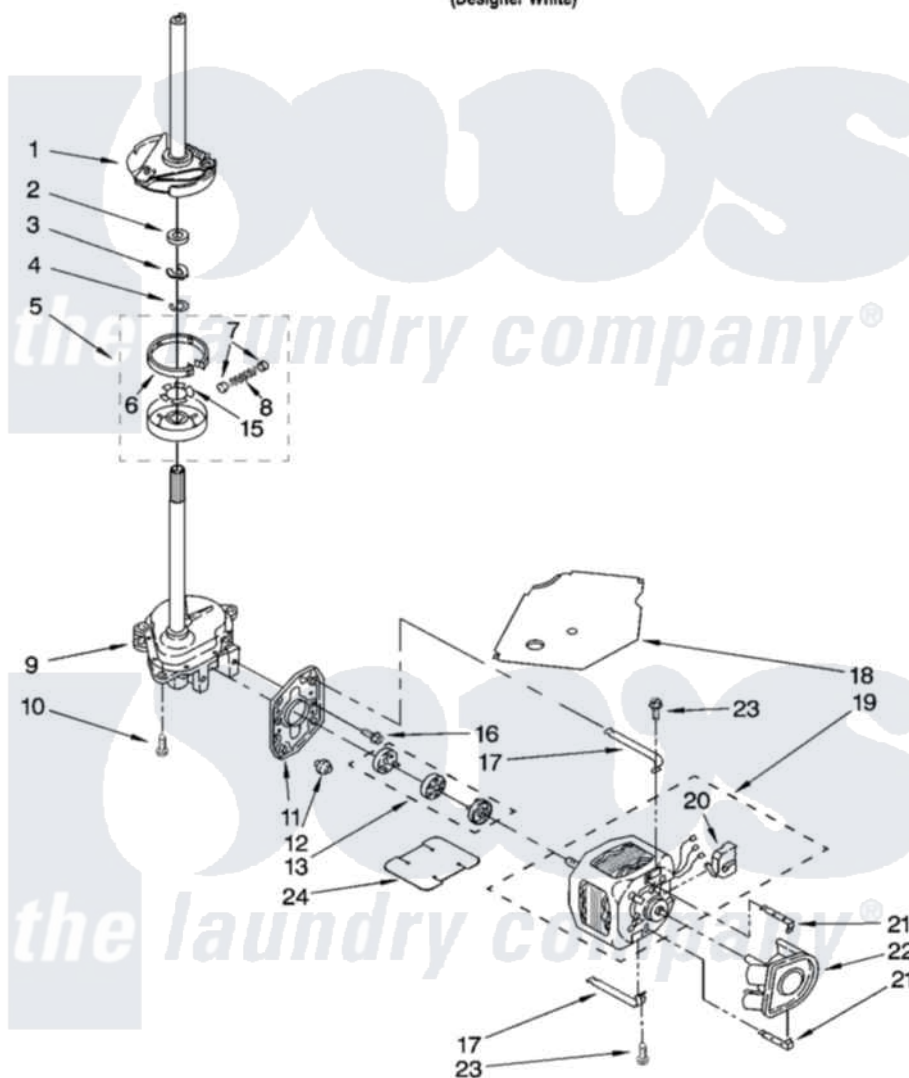

Whirlpool 7MSAWS800MQ0 04 - BRAKE, CLUTCH, GEARCASE, MOTOR AND PUMP PARTS

BRAKE, CLUTCH, GEARCASE, MOTOR AND PUMP PARTS

For Model: 7MSAWS800MQ0
(Designer White)

8180116

7

Whirlpool [Residential Whirlpool 7MSAWS800MQ0 Washer Parts](#) Parts Diagram 04 - BRAKE, CLUTCH, GEARCASE, MOTOR AND PUMP PARTS

[Click on the part number to view part](#)

Item	Original Part Number	Replaced By	Status	Part Description
1	388952	285792		Basketdrive
2	63292			Washer, Spin Tube Thrust
3	62697	W10080230		Ring, Spin Tube Support
4	63283	285353		Ring
5	3951311	285785		Clutch
6	3951308	285790		Lining
7	62646			Cap, Clutch Spring
8	3946792			Spring And Damper Assembly
9	8532118	3360629		Gearcase
10	3357334	3400516		Screw Anti-Rattle
11	62611			Plate, Motor Mount To Gearcase
12	62691			Grommet, Motor
13	285753	285753A		Coupling
15	3355454			Clip, Main Drive

16	3400516		Screw Anti-Rattle
17	3349637	W10086010	Retainer, Motor
18	3362089		Shield, Tub To Motor
19	8528157	661600	Motor, Main Drive
20	3952056		Switch, Main Drive Motor
21	62700	8546127	Retainer, Pump
22	3363394		Pump
23	3387485	273556	Screw, 10-16 X 5/8
24	8316060		Shield, Tub To Motor