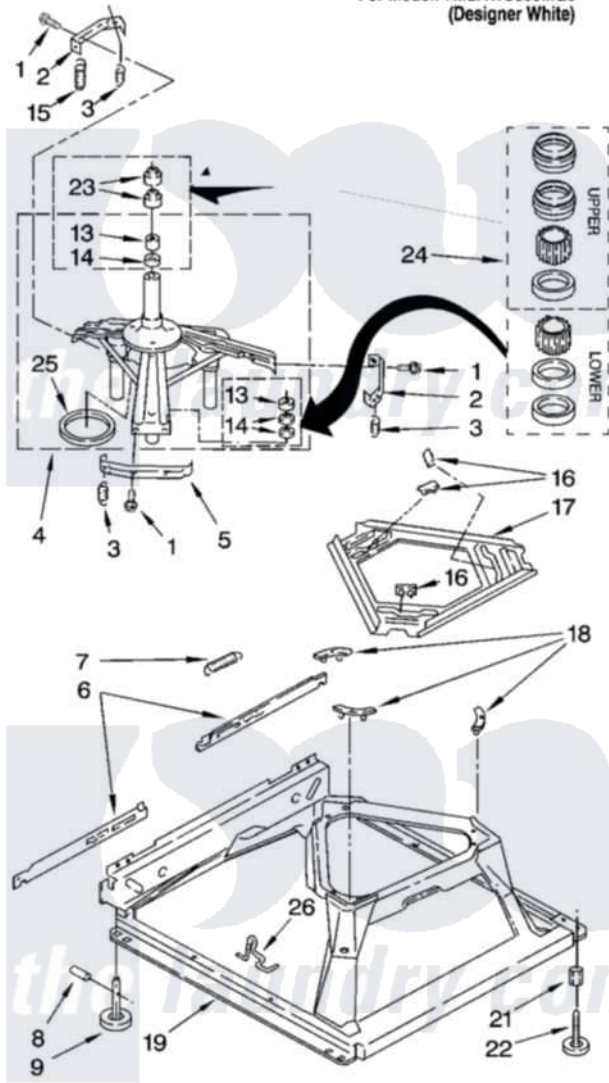

Whirlpool 7MSAWS800MQ0 05 - MACHINE BASE PARTS

MACHINE BASE PARTS

For Model: 7MSAWS800MQ0
(Designer White)

8

8180116

Whirlpool [Residential Whirlpool 7MSAWS800MQ0 Washer Parts](#) Parts Diagram 05 - MACHINE BASE PARTS
Click on the part number to view part

Item	Original Part Number	Replaced By	Status	Part Description
1	3400076			Screw, Bracket Mounting
2	64067			Bracket, Spring Outer
3	63907			Spring, Suspension
4	3362087	280184		Support
5	64065			Bracket, Spring Outer
6	63466			Link, Leveling Mechanism
7	62597	8316845		Spring
8	62837			Pin, Knurled
9	62596	285244		Feet-Leveling
13	3347047	8546455		Bearing, Centerpost
14	357409	359449		Seal, Agitator Shaft
15	388492	W10250667		Spring, Counterweight
16	62568	285219		Pad
17	3946509			Plate, Suspension
18	3363660	285744		Pad
19	3946512	285771		Base

21	3359452		Nut, Lock
22	389102	W10001130	Foot, Leveling
23	356934	8577376	Seal, Centerpost
24	285203		Centerpost Bearing Kit
25	63134		Ring, Sound Deadening
26	63806	W10145155	Retainer, Suspension Spring