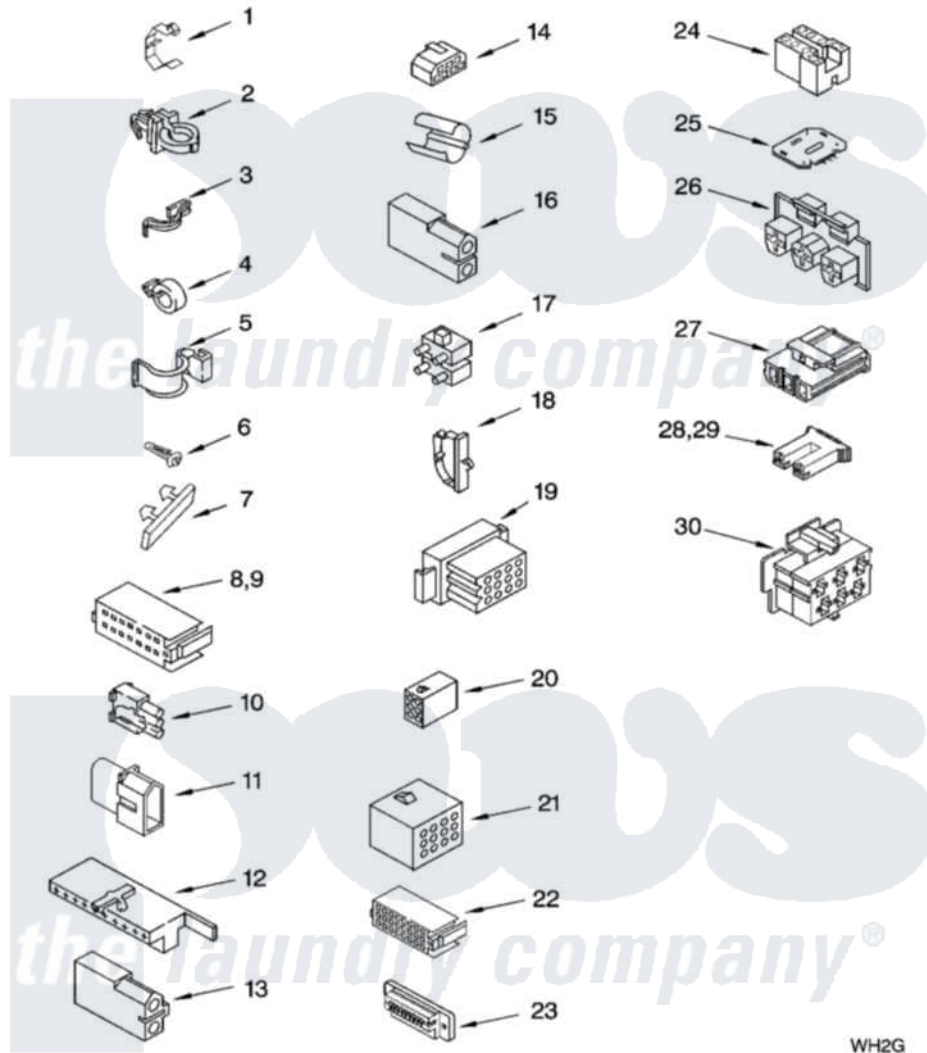

Whirlpool 7MSAWS800MQ0 06 - WIRING HARNESS PARTS

WIRING HARNESS PARTS

For Model: 7MSAWS800MQ0
(Designer White)

WH2G

8180116

9

Whirlpool [Residential Whirlpool 7MSAWS800MQ0 Washer Parts](#) Parts Diagram 06 - WIRING HARNESS PARTS
Click on the part number to view part

Item	Original Part Number	Replaced By	Status	Part Description
1	3349557			Retainer, Harness
2	388498		Not Available	Clip, Harness
3	3347812	8528351		Clip
4	3352501	8559320		Restraint, Hose
5	90016			Clip, Pressure Switch Hose
6	3390496	8281256		Clip, Harness
7	389379			Retainer, Side To Feature Panel
8	352090			Timer, Block Disconnect
9	352089			Timer, Block Disconnect
10	62889			Receptacle, Terminal
11	353424			Plug, Terminal
12	62505			Block, Disconnect
13	3348075			Block, Disconnect (Motor 3 Speed) (Use Term. 94613 Or 94614)
14	3347243			Block, Disconnect

15	63523		Harness, Protector
16	717252		Receptacle, Terminal
17	387566		Plug, Terminal (4-Way) (Power Cord) (Use M3 Screws)
18	3352944		Clip, Harness
19	3390423	Not Available	Block, Disconnect (12-Way) (Timer) (Use Term. 94613)
20	3347730	Not Available	Receptacle, (6-Way) (Use Term. 94613)
21	388818		Plug, Terminal (12-Way) (Use Term. 94613 Or 94614)
22	3369366	Not Available	Timer, Block Disconnect (Black) (Amp) (Use Term. 3369365)
23	3349494		Connector, Etc
24	60687		Connector, Relay (Use Term. 308569)
25	3407125	3955728	Control, Etc
26	3948617	2172937	Connector
27	3360056		Connector
28	3354925		Block, Connector
29	3354926		Block, Connector
30	3948615	Not Available	Connector (T.P.A.) (6-Circuit) (Temp. Switch) (Use Term. 3948619 OR 3948620.)