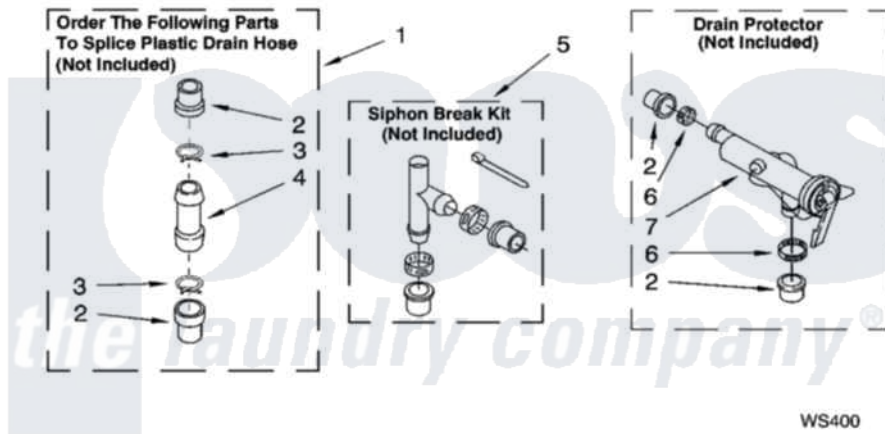

**WATER SYSTEM PARTS**

For Model: 7MSAWS800MQ0  
(Designer White)

8180116

11

Whirlpool [Residential Whirlpool 7MSAWS800MQ0 Washer Parts](#) Parts Diagram 07 - WATER SYSTEM PARTS

Click on the part number to view part

Item	Original Part Number	Replaced By	Status	Part Description
1	<a href="#">285442</a>			Water System Parts
2	<a href="#">285321</a>			Water System Parts
3	370447	<a href="#">285655</a>		Clamp, Hose
4	<a href="#">16272</a>			Connector, Straight
5	<a href="#">285320</a>			Water System Parts
6	65349	<a href="#">285655</a>		Clamp, Hose
7	<a href="#">367031</a>			Water System Parts