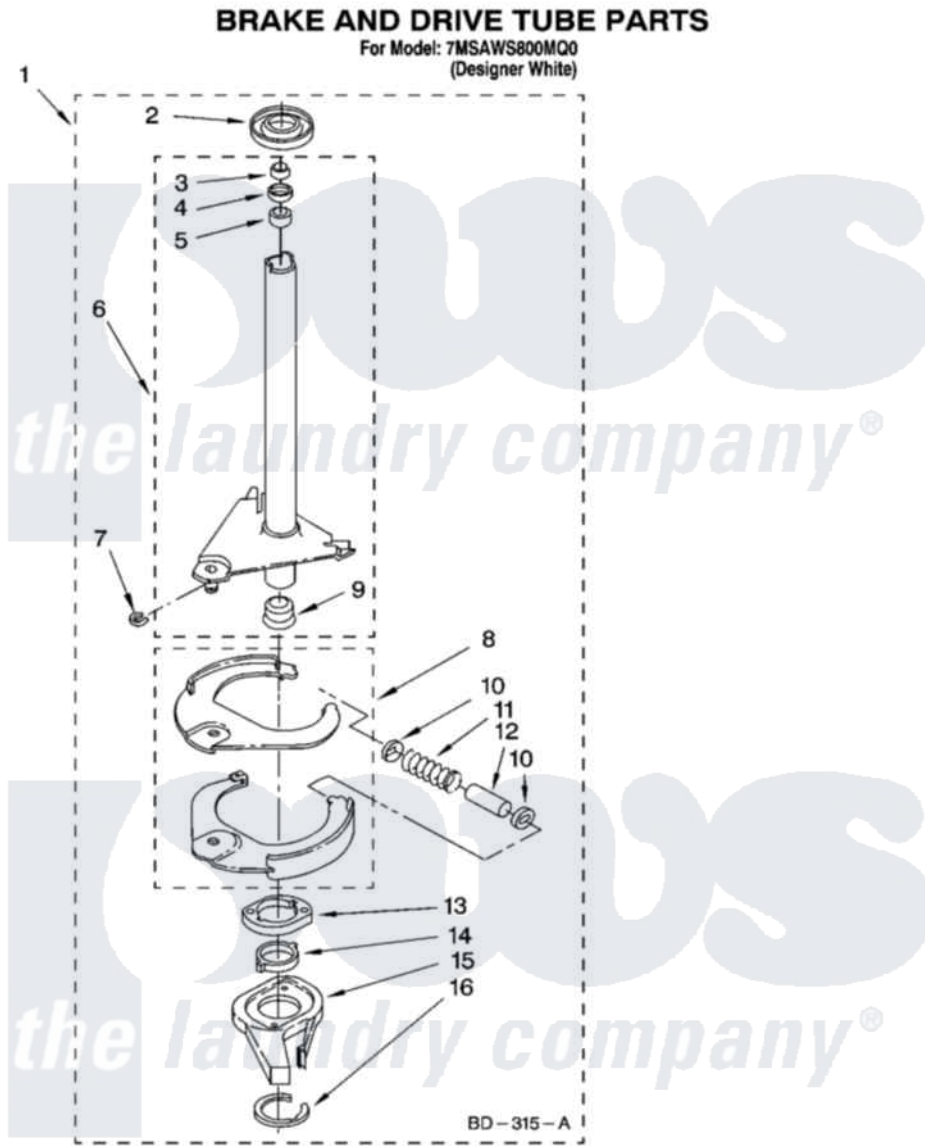

Whirlpool 7MSAWS800MQ0 08 - BRAKE AND DRIVE TUBE PARTS

12

8180116

Whirlpool [Residential Whirlpool 7MSAWS800MQ0 Washer Parts](#) Parts Diagram 08 - BRAKE AND DRIVE TUBE PARTS
Click on the part number to view part

Item	Original Part Number	Replaced By	Status	Part Description
1	388952	285792		Basketdrive
2	62658			Ring, Thrust
3	91939			Seal, Shaft
4	356427			Seal, Spin Pinion
5	356937			Spacer, Drive Tube
6	64027	64208		Tube-Spin
7	64035	W10083190		Ring, Retaining
8	64232	285438		Shoe-Brake
9	62703	8546462		"T" Bearing, Spin Tube
10	62648	285658		Sleeve
11	387806		Not Available	Spring, Brake
12	62909	285658		Sleeve
13	63023	8546461		Cam, Brake Release
14	63022			Sleeve, Cam
15	64194	285790		Lining
16	90368	W10083200		Ring, Retaining

" N/A

Not Available

FOLLOWING PARTS NOT
ILLUSTRATED

" [285208](#)

Lubricant