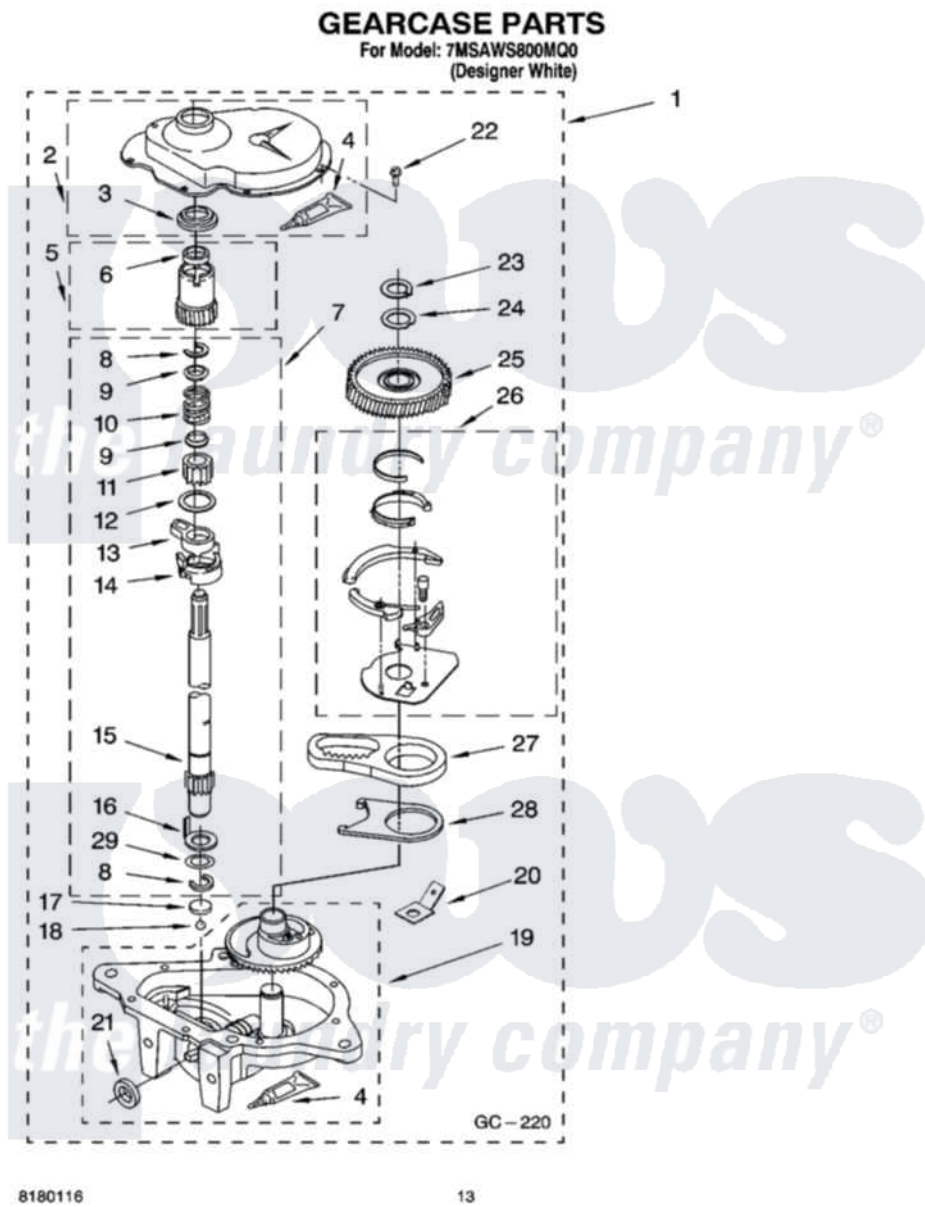

Whirlpool 7MSAWS800MQ0 09 - GEARCASE PARTS

Whirlpool [Residential Whirlpool 7MSAWS800MQ0 Washer Parts](#) Parts Diagram 09 - GEARCASE PARTS
Click on the part number to view part

Item	Original Part Number	Replaced By	Status	Part Description
1	8532118	3360629		Gearcase
2	285202			Cover, Gearcase
3	3349985			Seal, Gearcase Cover
4	285195			Sealer Sealer, Gasket
5	63320	285362		Gear and Pinion
6	356427			Seal, Spin Pinion
7	389387			Shaft, Agitator
8	90369		Not Available	Ring, Retaining (2)
9	62677			Retainer, Spring
10	62676			Spring, Agitator
11	63273	285509		Shaft, Agitator
12	62619			Washer, Agitator Gear
13	62580	285206		Cam-Agitator
14	62581	285206		Cam-Agitator
15	285509			Shaft, Agitator
16	62618			Washer, Cam Thrust

17	16018	285205	Bearing
18	85529	285205	Bearing
19	389230	285515	Gearcase
20	3949116	Not Available	BLOCK TAB, TERMINAL
21	285352		Seal Kit, Thrust Plug
22	3351614		Screw, Gearcase Cover Mounting
23	3362552	285765	Ring-Retrn
24	285735	285766	Washer Kit, Thrust
25	62570	285362	Gear and Pinon
26	388253	999516	Shelf-Glas
27	3349296	8546456	Rack, Connecting
28	62621		Actuator, Shift
29	388815		Washer, Intermediate 1 3976263 Miscellaneous Parts Bag 2 3976300 Washer, Inlet Hose 3 3366913 Clamp, Hose