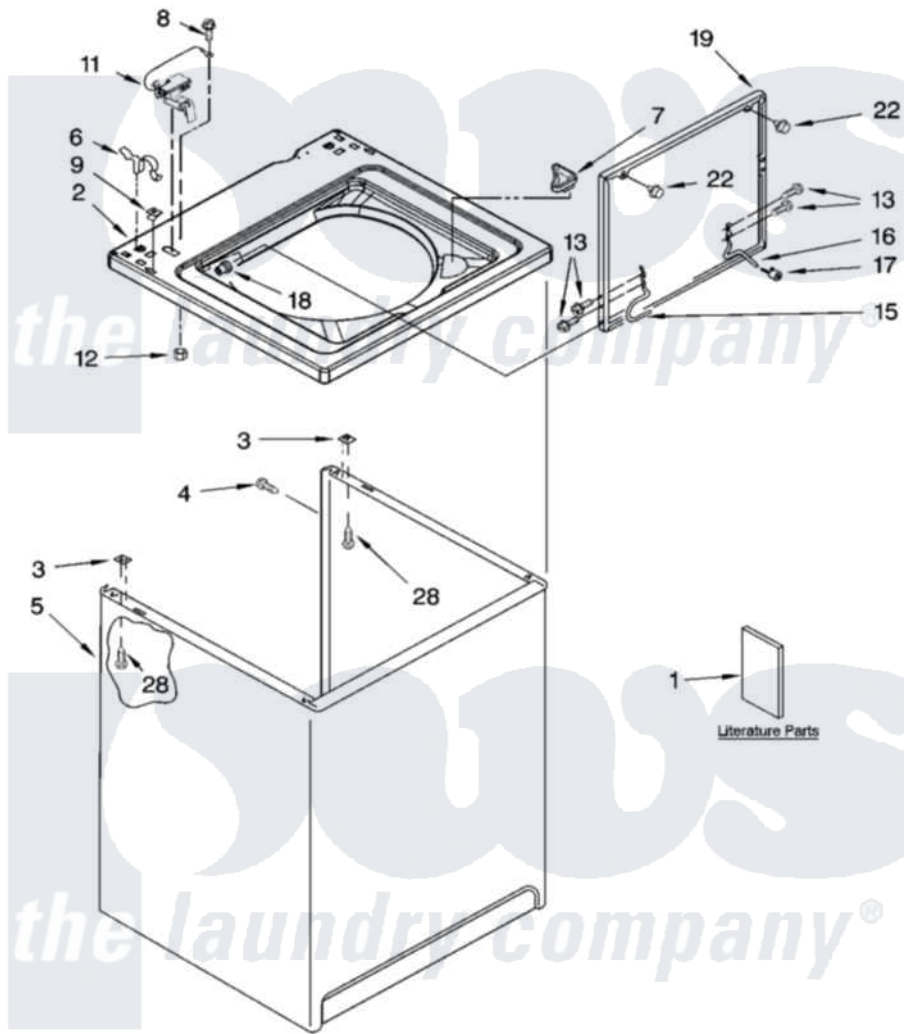

Whirlpool 7MSAWS800MQ1 01 - TOP AND CABINET PARTS

KIRKLAND
Signature

TOP AND CABINET PARTS

For Model: 7MSAWS800MQ1
(Designer White)

AUTOMATIC
WASHER

10-03 Litho in U.S.A. (drd)

1

Part No. 8180149

Whirlpool [Residential Whirlpool 7MSAWS800MQ1 Washer Parts](#) Parts Diagram 01 - TOP AND CABINET PARTS

[Click on the part number to view part](#)

Item	Original Part Number	Replaced By	Status	Part Description
1	LIT3954763		Not Available	Literature Parts (Installation Instructions)
"	LIT8539779		Not Available	Literature Parts (Use & Care Guide)
"	LIT8539722		Not Available	Literature Parts (Energy Guide)
"	LIT8541273		Not Available	Literature Parts (Wiring Diagram)
2	8318064			Top
3	62750			Spacer, Cabinet To Top (4
4	3357011	308685		Side Trim)
5	63424			Cabinet
6	62780			Clip, Top And Cabinet And Rear Panel
7	3362952			Dispenser, Bleach
8	3351614			Screw, Gearcase Cover Mounting
9	357213			Nut, Push-In
11	8318084			Switch, Lid

12	3400901	680762	Nut
13	3351355	W10119828	Screw, Lid Hinge Mounting
15	8318088		Hinge, Lid
16	54583		Hinge, Lid
17	19119		Bumper, Lid Hinge
18	21258		Bearing, Lid Hinge
19	8557508		Lid
22	9724509		Bumper, Lid
28	3390631		Screw, 10-16 X 3/8