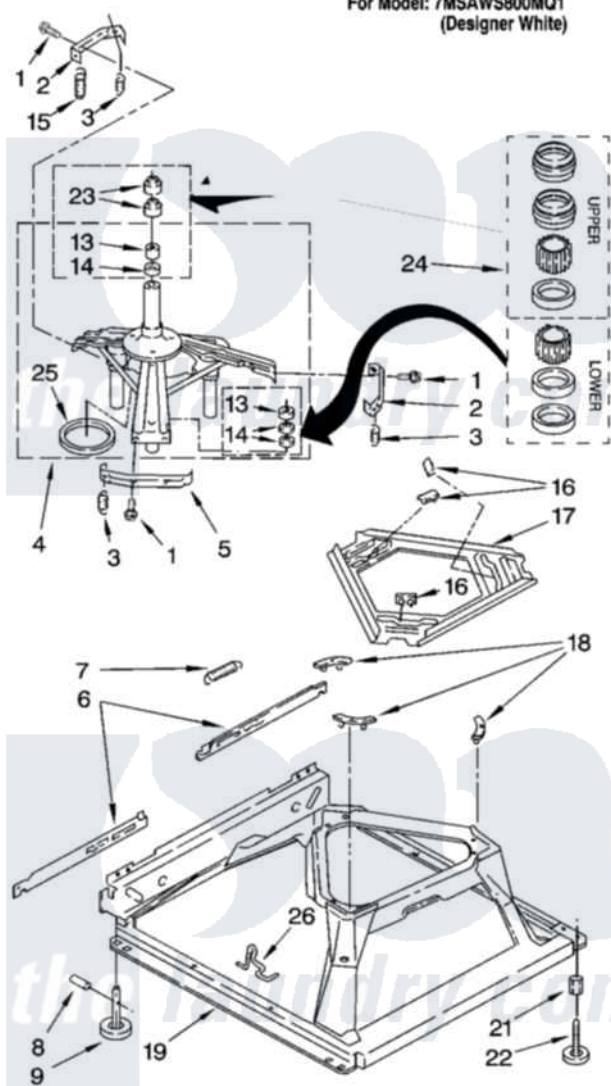

# Whirlpool 7MSAWS800MQ1 05 - MACHINE BASE PARTS

## MACHINE BASE PARTS

For Model: 7MSAWS800MQ1  
(Designer White)

8

8180149

Whirlpool [Residential Whirlpool 7MSAWS800MQ1 Washer Parts](#) Parts Diagram 05 - MACHINE BASE PARTS

[Click on the part number to view part](#)

Item	Original Part Number	Replaced By	Status	Part Description
1	<a href="#">3400076</a>			Screw, Bracket Mounting
2	<a href="#">64067</a>			Bracket, Spring Outer
3	<a href="#">63907</a>			Spring, Suspension
4	3362087	<a href="#">280184</a>		Support
5	<a href="#">64065</a>			Bracket, Spring Outer
6	<a href="#">63466</a>			Link, Leveling Mechanism
7	62597	<a href="#">8316845</a>		Spring
8	<a href="#">62837</a>			Pin, Knurled
9	62596	<a href="#">285244</a>		Feet-Leveling
13	3347047	<a href="#">8546455</a>		Bearing, Centerpost
14	357409	<a href="#">359449</a>		Seal, Agitator Shaft
15	388492	<a href="#">W10250667</a>		Spring, Counterweight
16	62568	<a href="#">285219</a>		Pad
17	<a href="#">3946509</a>			Plate, Suspension
18	3363660	<a href="#">285744</a>		Pad
19	3946512	<a href="#">285771</a>		Base

21	<a href="#">3359452</a>		Nut, Lock
22	389102	<a href="#">W10001130</a>	Foot, Leveling
23	356934	<a href="#">8577376</a>	Seal, Centerpost
24	<a href="#">285203</a>		Centerpost Bearing Kit
25	<a href="#">63134</a>		Ring, Sound Deadening
26	63806	<a href="#">W10145155</a>	Retainer, Suspension Spring