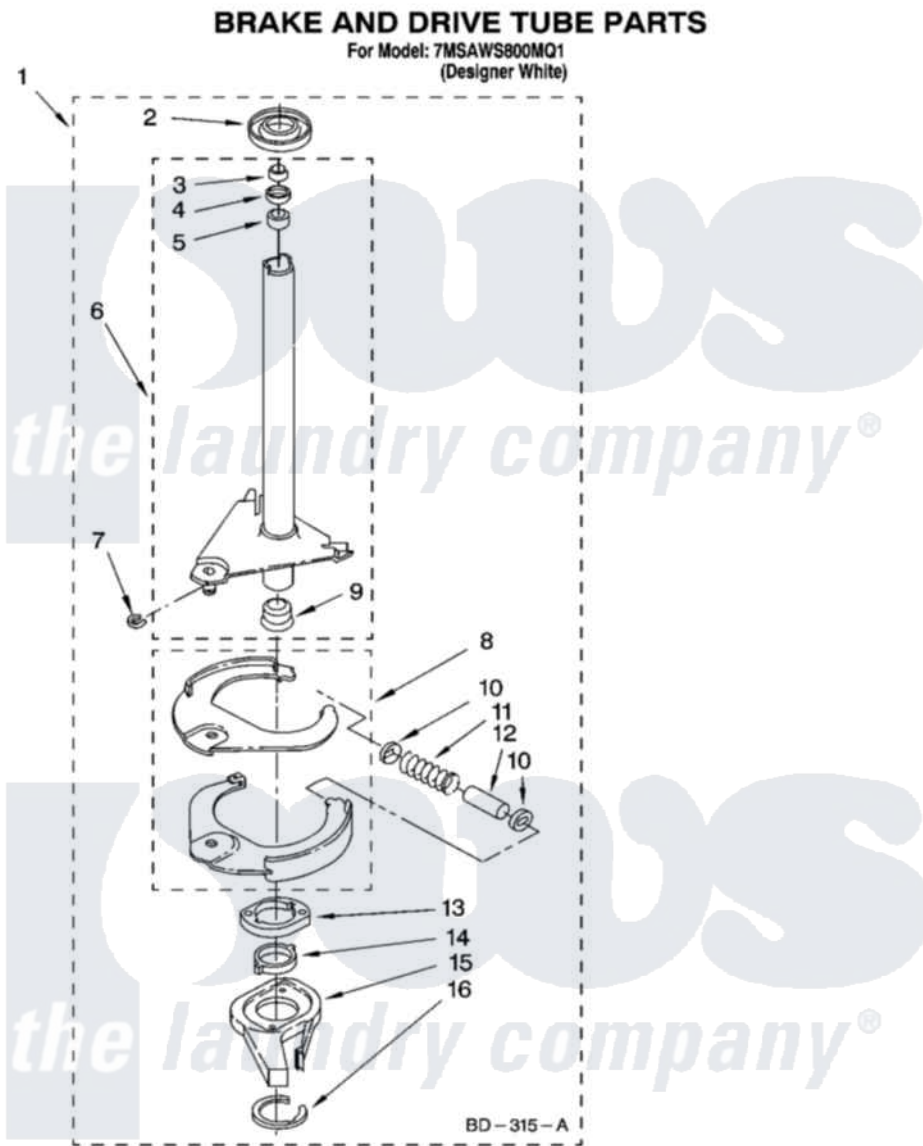

# Whirlpool 7MSAWS800MQ1 08 - BRAKE AND DRIVE TUBE PARTS

12

8180149

Whirlpool [Residential Whirlpool 7MSAWS800MQ1 Washer Parts](#) Parts Diagram 08 - BRAKE AND DRIVE TUBE PARTS  
Click on the part number to view part

Item	Original Part Number	Replaced By	Status	Part Description
1	388952	<a href="#">285792</a>		Basketdrive
2	<a href="#">62658</a>			Ring, Thrust
3	<a href="#">91939</a>			Seal, Shaft
4	<a href="#">356427</a>			Seal, Spin Pinion
5	<a href="#">356937</a>			Spacer, Drive Tube
6	64027	<a href="#">64208</a>		Tube-Spin
7	64035	<a href="#">W10083190</a>		Ring, Retaining
8	64232	<a href="#">285438</a>		Shoe-Brake
9	62703	<a href="#">8546462</a>		"T" Bearing, Spin Tube
10	62648	<a href="#">285658</a>		Sleeve
11	387806		Not Available	Spring, Brake
12	62909	<a href="#">285658</a>		Sleeve
13	63023	<a href="#">8546461</a>		Cam, Brake Release
14	<a href="#">63022</a>			Sleeve, Cam
15	64194	<a href="#">285790</a>		Lining
16	90368	<a href="#">W10083200</a>		Ring, Retaining

" N/A

Not Available

FOLLOWING PARTS NOT  
ILLUSTRATED

" [285208](#)

Lubricant