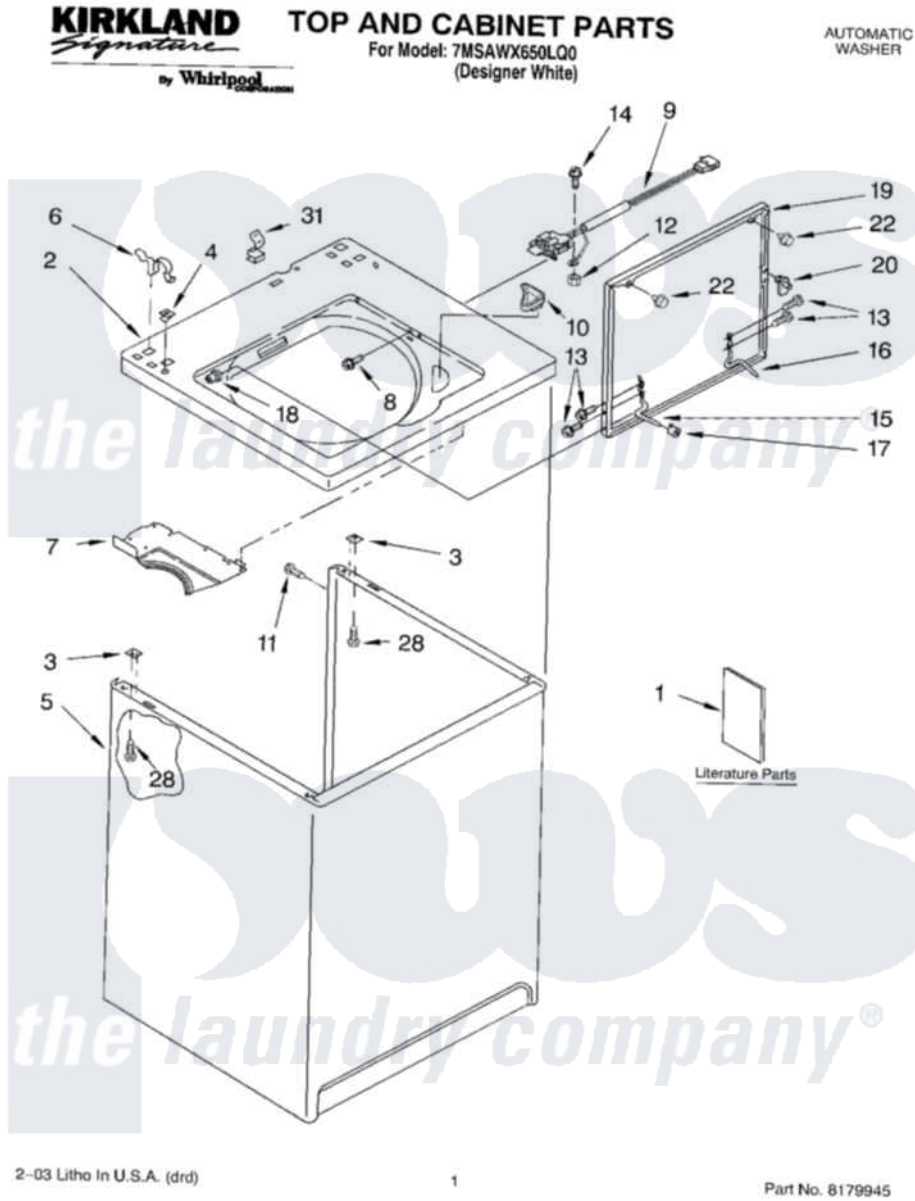

Whirlpool 7MSAWX650LQ0 01 - TOP AND CABINET PARTS

Whirlpool Residential Whirlpool 7MSAWX650LQ0 Washer Parts Parts Diagram 01 - TOP AND CABINET PARTS
Click on the part number to view part

Item	Original Part Number	Replaced By	Status	Part Description
1	LIT3954763		Not Available	Literature Parts (Installation Instructions)
"	LIT8539726		Not Available	Literature Parts (Use & Care Guide)
"	LIT8539725		Not Available	Literature Parts (Energy Guide)
"	LIT3954745		Not Available	Literature Parts (Wiring Diagram)
"	N/A		Not Available	Following May Be Purchased DO-IT-YOURSELF REPAIR MANUALS
"	LIT4313896	4313896		Do-It-Yourself Repair Manuals
2	8271378			Top
3	62750			Spacer, Cabinet To Top (4)
4	357213			Nut, Push-In
5	63424			Cabinet
6	62780			Clip, Top And Cabinet And Rear Panel
7	3950994			Shield, Lid Switch
				Screw And Washer, Lid Switch

8	3356311		Screw And washer, Lid Switch Shield
9	3950298		Switch, Lid
10	3362952		Dispenser, Bleach
11	3357011	308685	Side Trim)
12	3400901	680762	Nut
13	3351355	W10119828	Screw, Lid Hinge Mounting
14	3351614		Screw, Gearcase Cover Mounting
15	54584		Hinge, Lid
16	91770		Hinge, Lid
17	19119		Bumper, Lid Hinge
18	21258		Bearing, Lid Hinge
19	8532145	285922	Lid
20	357913	358684	Strike, Lid Switch
22	9724509		Bumper, Lid
28	3390631		Screw, 10-16 X 3/8
31	90016		Clip, Pressure Switch Hose