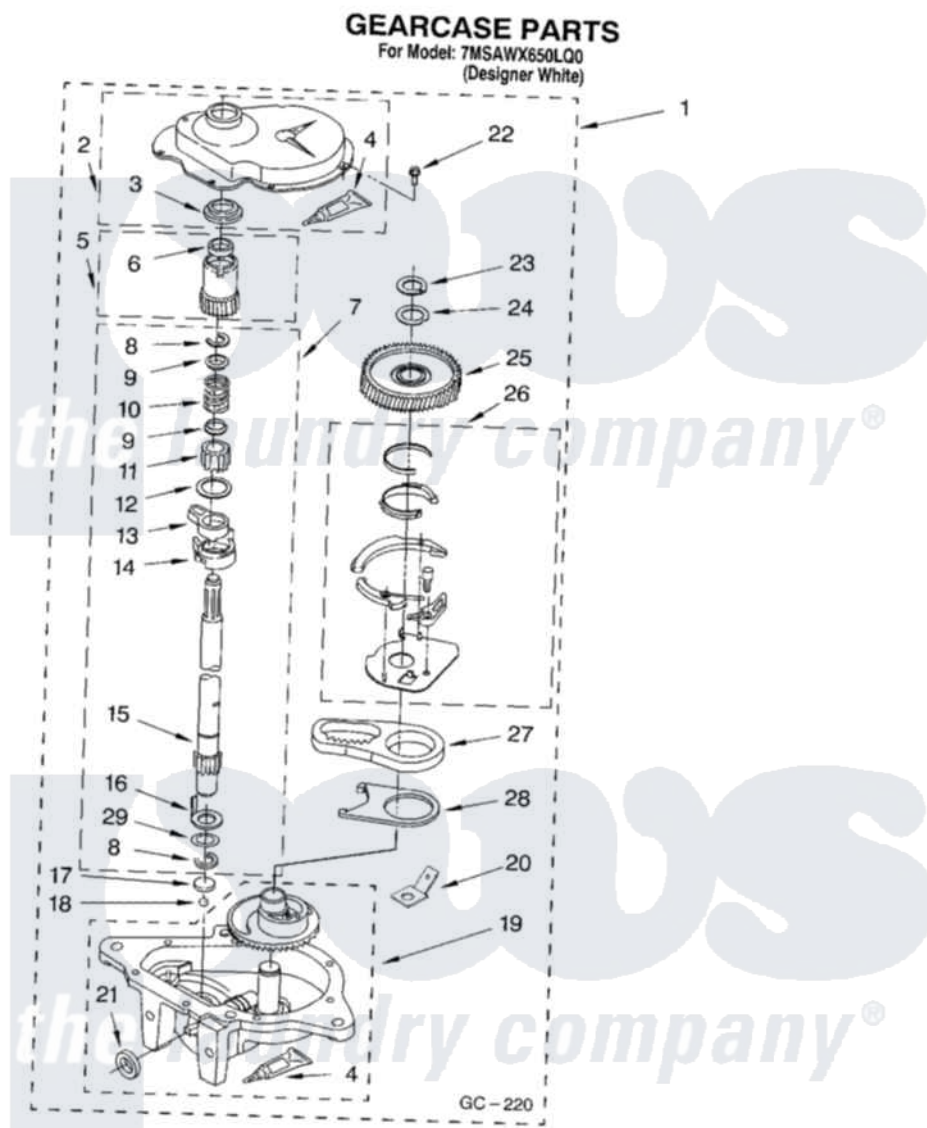

Whirlpool 7MSAWX650LQ0 02 - GEARCASE PARTS

12

8179945

Whirlpool [Residential Whirlpool 7MSAWX650LQ0 Washer Parts](#) Parts Diagram 02 - GEARCASE PARTS
Click on the part number to view part

Item	Original Part Number	Replaced By	Status	Part Description
1	8532118	3360629		Gearcase
2	285202			Cover, Gearcase
3	3349985			Seal, Gearcase Cover
4	285195			Sealer Sealer, Gasket
5	63320	285362		Gear and Pinion
6	356427			Seal, Spin Pinion
7	389387			Shaft, Agitator
8	90369		Not Available	Ring, Retaining (2)
9	62677			Retainer, Spring
10	62676			Spring, Agitator
11	63273	285509		Shaft, Agitator
12	62619			Washer, Agitator Gear
13	62580	285206		Cam-Agitator
14	62581	285206		Cam-Agitator
15	285509			Shaft, Agitator
16	62618			Washer, Cam Thrust

17	16018	285205	Bearing
18	85529	285205	Bearing
19	389230	285515	Gearcase
20	3949116	Not Available	BLOCK TAB, TERMINAL
21	285352		Seal Kit, Thrust Plug
22	3351614		Screw, Gearcase Cover Mounting
23	3362552	285765	Ring-Retrn
24	285735	285766	Washer Kit, Thrust
25	62570	285362	Gear and Pinon
26	388253	999516	Shelf-Glas
27	3349296	8546456	Rack, Connecting
28	62621		Actuator, Shift
29	388815		Washer, Intermediate 1 3976263 Miscellaneous Parts Bag 2 3976300 Washer, Inlet Hose 3 3366913 Clamp, Hose