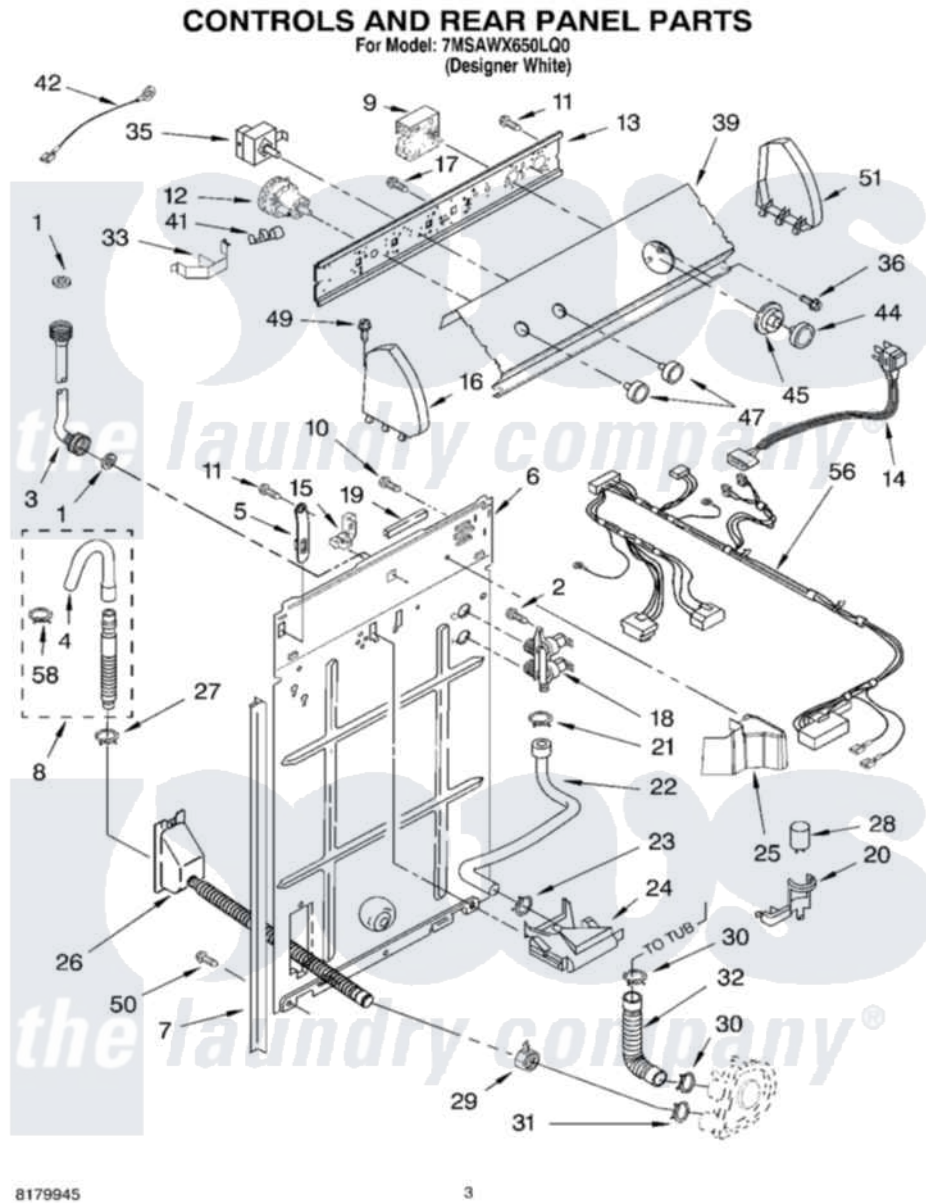

Whirlpool 7MSAWX650LQ0 03 - CONTROLS/REAR PANEL PARTS

Whirlpool [Residential Whirlpool 7MSAWX650LQ0 Washer Parts](#) Parts Diagram 03 - CONTROLS/REAR PANEL PARTS
Click on the part number to view part

Item	Original Part Number	Replaced By	Status	Part Description
1	3976300	16123		Washer Inlet-Hose Miscellaneous Parts Must be Ordered Separately.
2	9740848			Screw, Mixing Valve Mounting
3	3949374	89503		Hose-Inlet
"	3949375	89503		Hose-Inlet
4	3357027			Nozzle, Hose Drain
5	8318255	8568314		Strap, Console
6	8318405			Panel, Rear
7	62747			Pad, Rear Panel
8	3951609	285664		Hose
"	661577	285666		Hose
"	3357090	285702		Hose
9	3948852			Timer, Control
10	3351614			Screw, Gearcase Cover Mounting
11	90767			Screw, 8A X 3/8 HeX Washer Head Tapping

12	3366849	W10339228	Switch-WL
13	3948608		Bracket, Control
14	8532158	W10130795	Cord-Power
15	3949468	285777	Relief-Str
16	8532108		Cap, End
17	3179795		Screw, Ground
18	3952164	285805	Valve-Inlet
19	303294	3367669	Protector, Edge
20	8318201	8318046	Clip, Capacitor
21	370451	596669	Clamp, Manifold
22	3357328		Hose, Vacuum Break
23	371503	596669	Clamp, Manifold
24	3347034		Break, Vacuum
25	8314879		Shield, Inlet Valve
26	8317940	W10358149	Drain Hose Assembly
27	3366912	356138	Clamp, Hose
28	661606	8572717	Capacitor, Motor Start
29	3976395		Restraint, Hose
30	3363366	616099	Clamp
31	8317496	285655	Clamp, Hose
32	3951449	285871	Hose
33	8055003		Clip, Harness And Pressure Switch
35	661612	W10168256	Switch, Water Temperature
36	3400818		Screw, Timer Mounting
39	8539597		Panel, Console
41	357572	W10113937	Clip, Grounding
42	3398893	3395559	Wire
44	3951026	3957821	Knob, Timer
45	3950762	3957841	Dial, Timer
47	3950759	3957796	Knob, Control
49	388326		Screw, 8-18 X 1.25
50	62863	3390631	Screw, 10-16 X 3/8
51	8532107		Cap, End
56	3956171		Wiring, Harness
58	3366913	3357331	Clamp, Drain