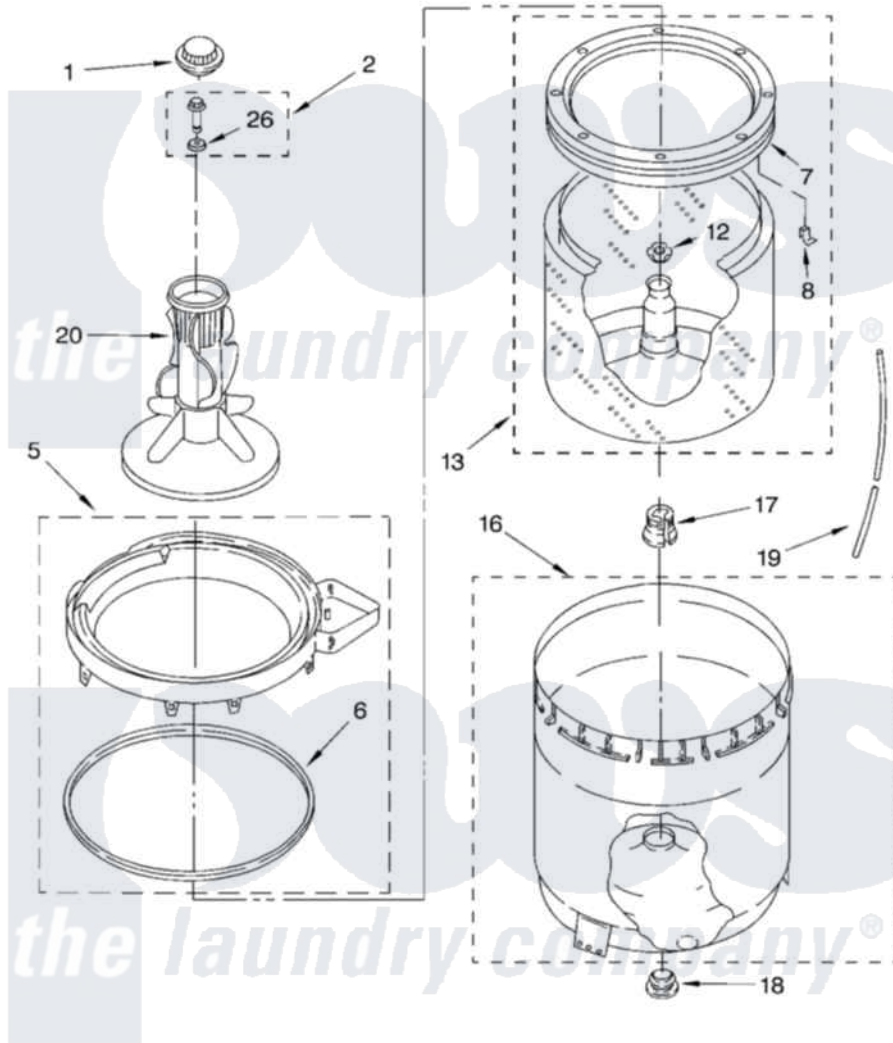

# Whirlpool 7MSAWX650LQ0 04 - AGITATOR, BASKET AND TUB PARTS

## AGITATOR, BASKET AND TUB PARTS

For Model: 7MSAWX650LQ0  
(Designer White)

8179945

5

Whirlpool [Residential Whirlpool 7MSAWX650LQ0 Washer Parts](#) Parts Diagram 04 - AGITATOR, BASKET AND TUB PARTS

[Click on the part number to view part](#)

Item	Original Part Number	Replaced By	Status	Part Description
1	<a href="#">3355758</a>			Cap, Agitator
2	<a href="#">358237</a>			Screw And Washer
5	<a href="#">3360611</a>			Tub Ring And Gasket Assembly
6	<a href="#">3359586</a>			Gasket, Tub Ring
7	387867	<a href="#">8519815</a>		Clip, Balance Ring
8	<a href="#">8519815</a>			Clip, Balance Ring
12	<a href="#">21366</a>			Nut, Spanner
13	8271646	<a href="#">3956207</a>		Basket And Balance Ring
16	<a href="#">63125</a>			Tub
17	<a href="#">389140</a>			Tub Block, Basket Drive
18	<a href="#">383727</a>			Gasket, Centerpodt
19	3347780	<a href="#">353244</a>		Hose, Pressure Switch
20	<a href="#">63235</a>			Agitator Assembly
26	<a href="#">3949550</a>			Washer