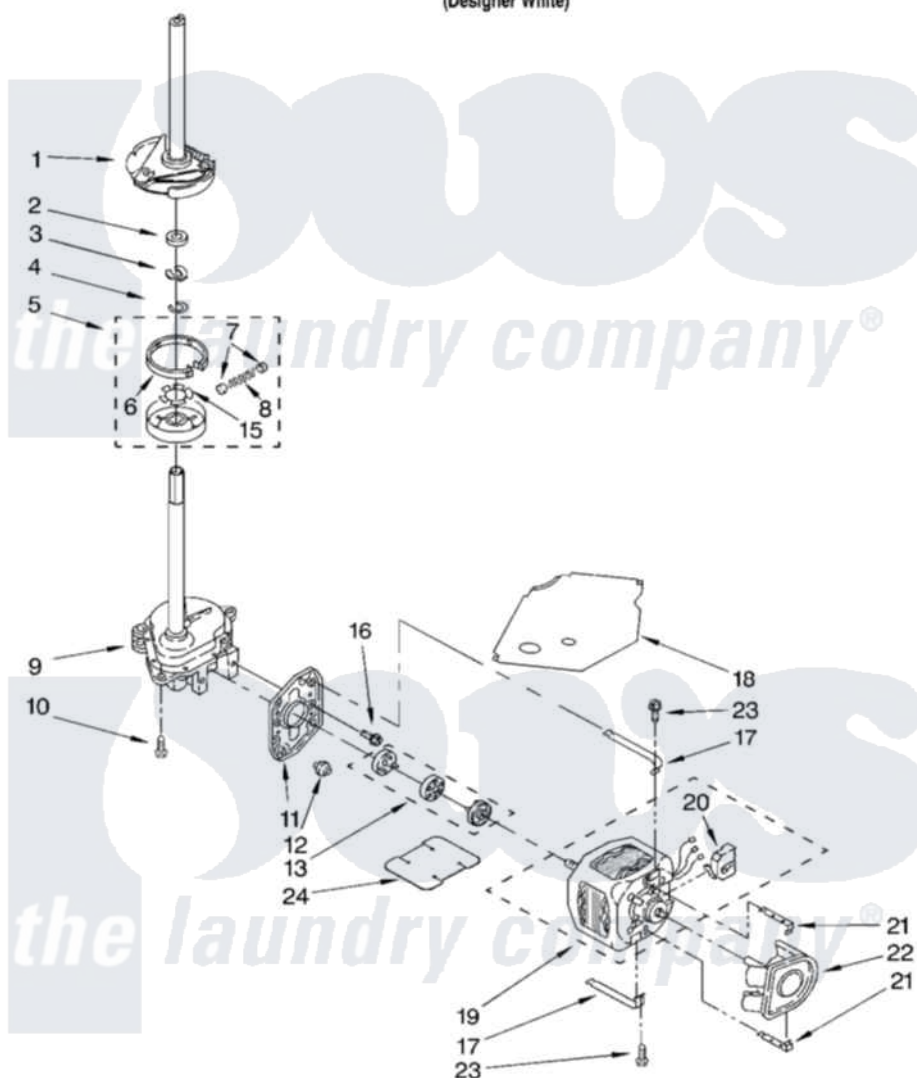

Whirlpool 7MSAWX650LQ0 05 - BRAKE, CLUTCH, GEARCASE, MOTOR/PUMP

BRAKE, CLUTCH, GEARCASE, MOTOR AND PUMP PARTS

For Model: 7MSAWX650LQ0
(Designer White)

8179945

7

Whirlpool [Residential Whirlpool 7MSAWX650LQ0 Washer Parts](#) Parts Diagram 05 - BRAKE, CLUTCH, GEARCASE, MOTOR/PUMP

[Click on the part number to view part](#)

Item	Original Part Number	Replaced By	Status	Part Description
1	388951	285792		Basketdrive
2	63292			Washer, Spin Tube Thrust
3	62697	W10080230		Ring, Spin Tube Support
4	63283	285353		Ring
5	3951311	285785		Clutch
6	3951308	285790		Lining
7	62646			Cap, Clutch Spring
8	3946792			Spring And Damper Assembly
9	8532118	3360629		Gearcase
10	3357334	3400516		Screw Anti-Rattle
11	62611			Plate, Motor Mount To Gearcase
12	62691			Grommet, Motor
13	285753	285753A		Coupling
15	3355454			Clip, Main Drive

16	3400516		Screw Anti-Rattle
17	3349637	W10086010	Retainer, Motor
18	3362089		Shield, Tub To Motor
19	8528157	661600	Motor, Main Drive
20	3952056		Switch, Main Drive Motor
21	62700	8546127	Retainer, Pump
22	3363394		Pump
23	3387485	273556	Screw, 10-16 X 5/8
24	8316060		Shield, Tub To Motor