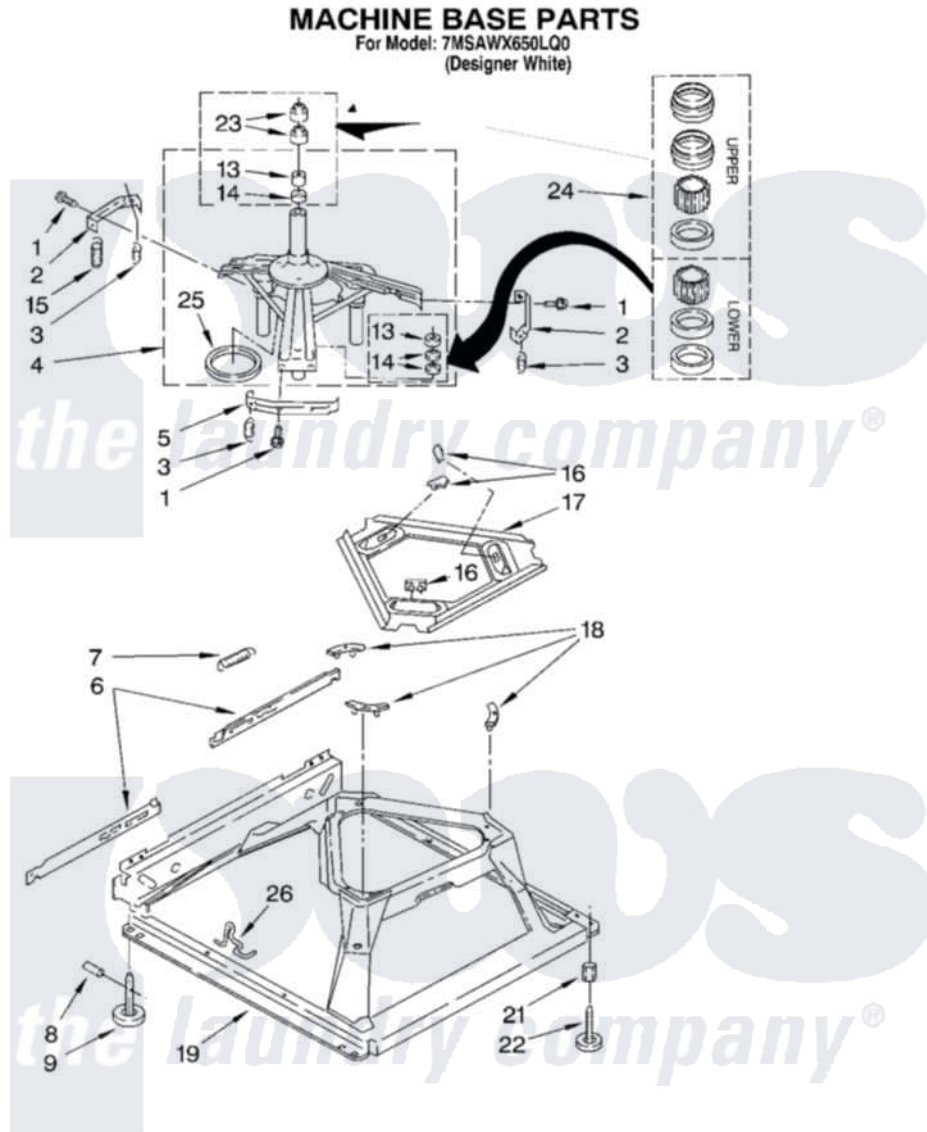

Whirlpool 7MSAWX650LQ0 06 - MACHINE BASE PARTS

8

8179945

Whirlpool [Residential Whirlpool 7MSAWX650LQ0 Washer Parts](#) Parts Diagram 06 - MACHINE BASE PARTS
Click on the part number to view part

Item	Original Part Number	Replaced By	Status	Part Description
1	3400076			Screw, Bracket Mounting
2	64067			Bracket, Spring Outer
3	63907			Spring, Suspension
4	3362087	280184		Support
5	64065			Bracket, Spring Outer
6	63466			Link, Leveling Mechanism
7	62597	8316845		Spring
8	62837			Pin, Knurled
9	62596	285244		Feet-Leveling
13	3347047	8546455		Bearing, Centerpost
14	357409	359449		Seal, Agitator Shaft
15	388492	W10250667		Spring, Counterweight
16	62568	285219		Pad
17	3946509			Plate, Suspension
18	3363660	285744		Pad
19	3946512	285771		Base

21	3359452		Nut, Lock
22	389102	W10001130	Foot, Leveling
23	356934	8577376	Seal, Centerpost
24	285203		Centerpost Bearing Kit
25	63134		Ring, Sound Deadening
26	63806	W10145155	Retainer, Suspension Spring