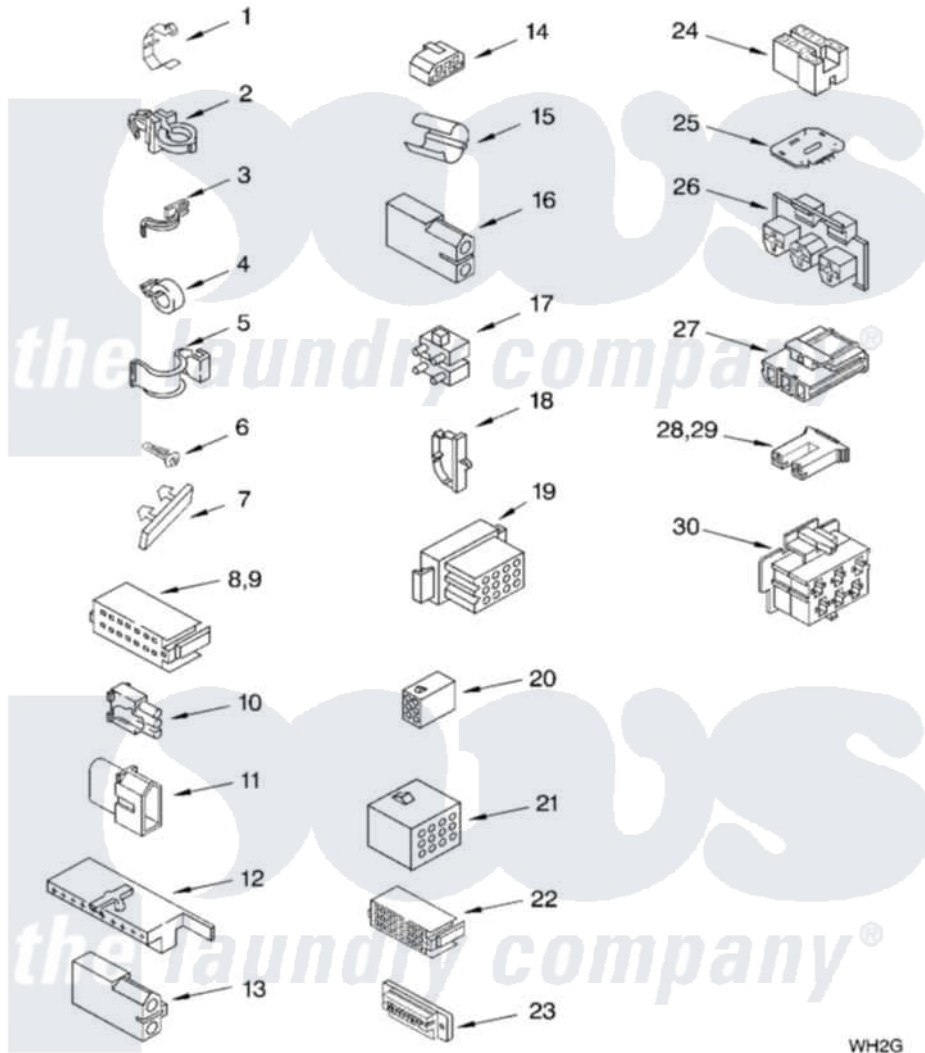

Whirlpool 7MSAWX650LQ0 07 - WIRING HARNESS PARTS

WIRING HARNESS PARTS

For Model: 7MSAWX650LQ0
(Designer White)

WH2G

8179945

9

Whirlpool [Residential Whirlpool 7MSAWX650LQ0 Washer Parts](#) Parts Diagram 07 - WIRING HARNESS PARTS
Click on the part number to view part

Item	Original Part Number	Replaced By	Status	Part Description
1	3349557			Retainer, Harness
2	388498		Not Available	Clip, Harness
3	3347812	8528351		Clip
4	3352501	8559320		Restraint, Hose
5	90016			Clip, Pressure Switch Hose
6	3390496	8281256		Clip, Harness
7	389379			Retainer, Side To Feature Panel
8	352090			Timer, Block Disconnect
9	352089			Timer, Block Disconnect
10	62889			Receptacle, Terminal
11	353424			Plug, Terminal
12	62505			Block, Disconnect
13	3348075			Block, Disconnect (Motor 3 Speed) (Use Term. 94613 Or 94614)
14	3347243			Block, Disconnect

15	63523		Harness, Protector
16	717252		Receptacle, Terminal
17	387566		Plug, Terminal (4-Way) (Power Cord) (Use M3 Screws)
18	3352944		Clip, Harness
19	3390423	Not Available	Block, Disconnect (12-Way) (Timer) (Use Term. 94613)
20	3347730	Not Available	Receptacle, (6-Way) (Use Term. 94613)
21	388818		Plug, Terminal (12-Way) (Use Term. 94613 Or 94614)
22	3369366	Not Available	Timer, Block Disconnect (Black) (Amp) (Use Term. 3369365)
23	3349494		Connector, Etc
24	60687		Connector, Relay (Use Term. 308569)
25	3407125	3955728	Control, Etc
26	3948617	2172937	Connector
27	3360056		Connector
28	3354925		Block, Connector
29	3354926		Block, Connector
30	3948615	Not Available	Connector (T.P.A.) (6-Circuit) (Temp. Switch) (Use Term. 3948619 OR 3948620.)