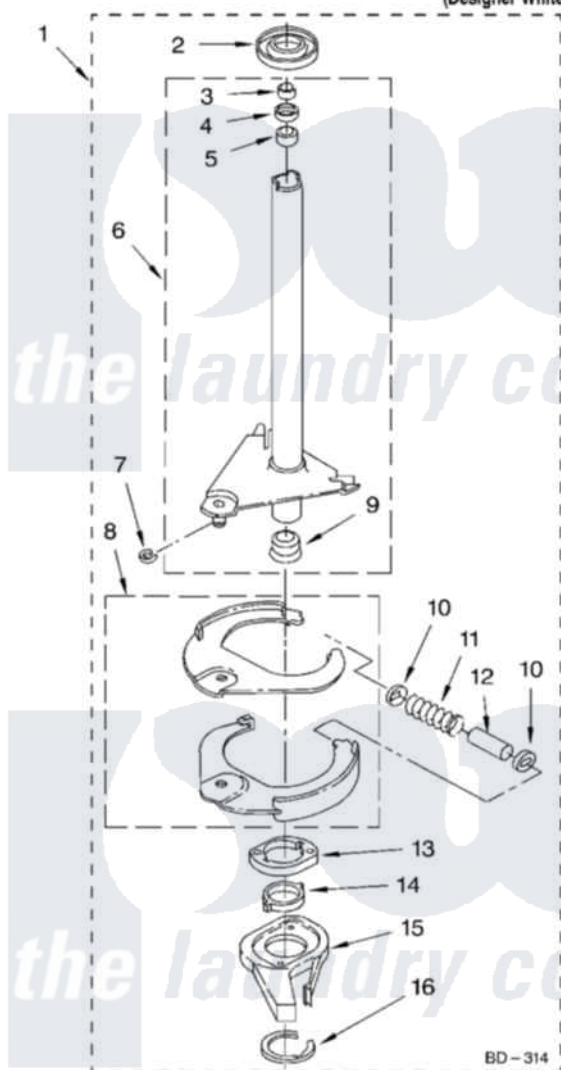

Whirlpool 7MSAWX650LQ0 08 - BRAKE, DRIVE TUBE PARTS

BRAKE AND DRIVE TUBE PARTS

For Model: 7MSAWX650LQ0
(Designer White)

8179945

11

Whirlpool [Residential Whirlpool 7MSAWX650LQ0 Washer Parts](#) Parts Diagram 08 - BRAKE, DRIVE TUBE PARTS
Click on the part number to view part

Item	Original Part Number	Replaced By	Status	Part Description
1	388951	285792		Basketdrive
2	62658			Ring, Thrust
3	91939			Seal, Shaft
4	356427			Seal, Spin Pinion
5	356937			Spacer, Drive Tube
6	64027	64208		Tube-Spin
7	64035	W10083190		Ring, Retaining
8	64232	285438		Shoe-Brake
9	62703	8546462		"T" Bearing, Spin Tube
10	62648	285658		Sleeve
11	62647		Not Available	Spring, Brake
12	62909	285658		Sleeve
13	63023	8546461		Cam, Brake Release
14	63022			Sleeve, Cam
15	64194	285790		Lining
16	90368	W10083200		Ring, Retaining