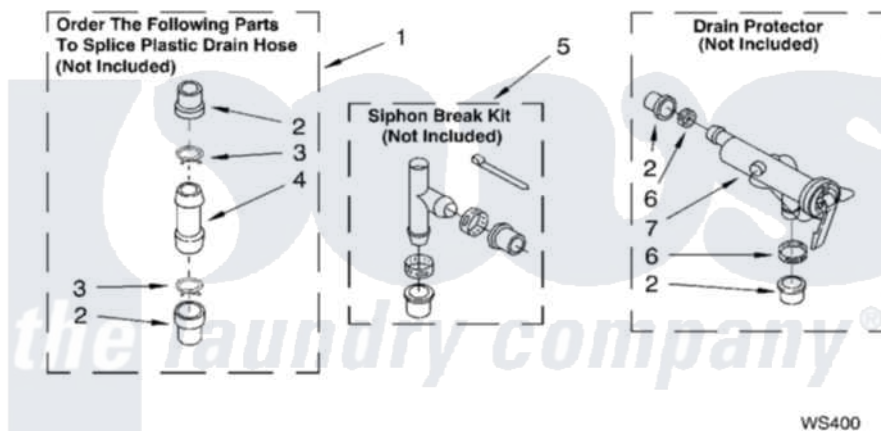

WATER SYSTEM PARTS

For Model: 7MSAWX650LQ0
(Designer White)

8179945

13

Whirlpool Residential Whirlpool 7MSAWX650LQ0 Washer Parts Parts Diagram 09 - WATER SYSTEM PARTS

[Click on the part number to view part](#)

Item	Original Part Number	Replaced By	Status	Part Description
1	285442			Water System Parts
2	285321			Water System Parts
3	370447	285655		Clamp, Hose
4	16272			Connector, Straight
5	285320			Water System Parts
6	65349	285655		Clamp, Hose
7	367031			Water System Parts