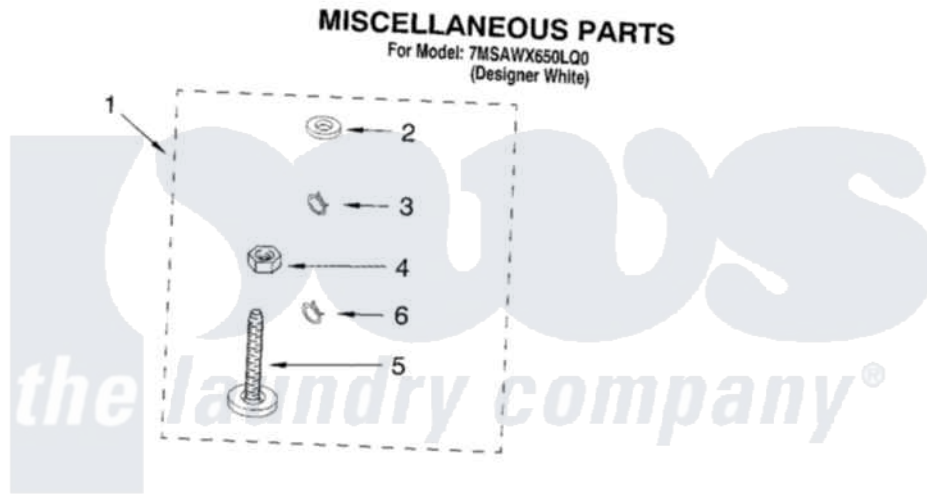

Whirlpool 7MSAWX650LQ0 10 - MISCELLANEOUS PARTS - OPTIONAL PARTS (NOT INCLUDED)

Whirlpool [Residential Whirlpool 7MSAWX650LQ0 Washer Parts](#) Parts Diagram 10 - MISCELLANEOUS PARTS - OPTIONAL PARTS (NOT INCLUDED)
Click on the part number to view part

Item	Original Part Number	Replaced By	Status	Part Description
1	3976263	285654		Parts-Misc
2	3976300	16123		Washer Inlet-Hose Miscellaneous Parts Must be Ordered Separately.
3	3366912	356138		Clamp, Hose
4	3359452			Nut, Lock
5	389102	W10001130		Foot, Leveling
6	3366913	3357331		Clamp, Drain
"	72017			Paint, Touch-Up
"	350938			Paint, Pressurized Spray B
"	350930			Paint, Pressurized Spray B
"	799344			Paint, Touch-Up)
"	N/A		Not Available	OIL
"	350572			Oil
"	N/A		Not Available	LUBRICANT