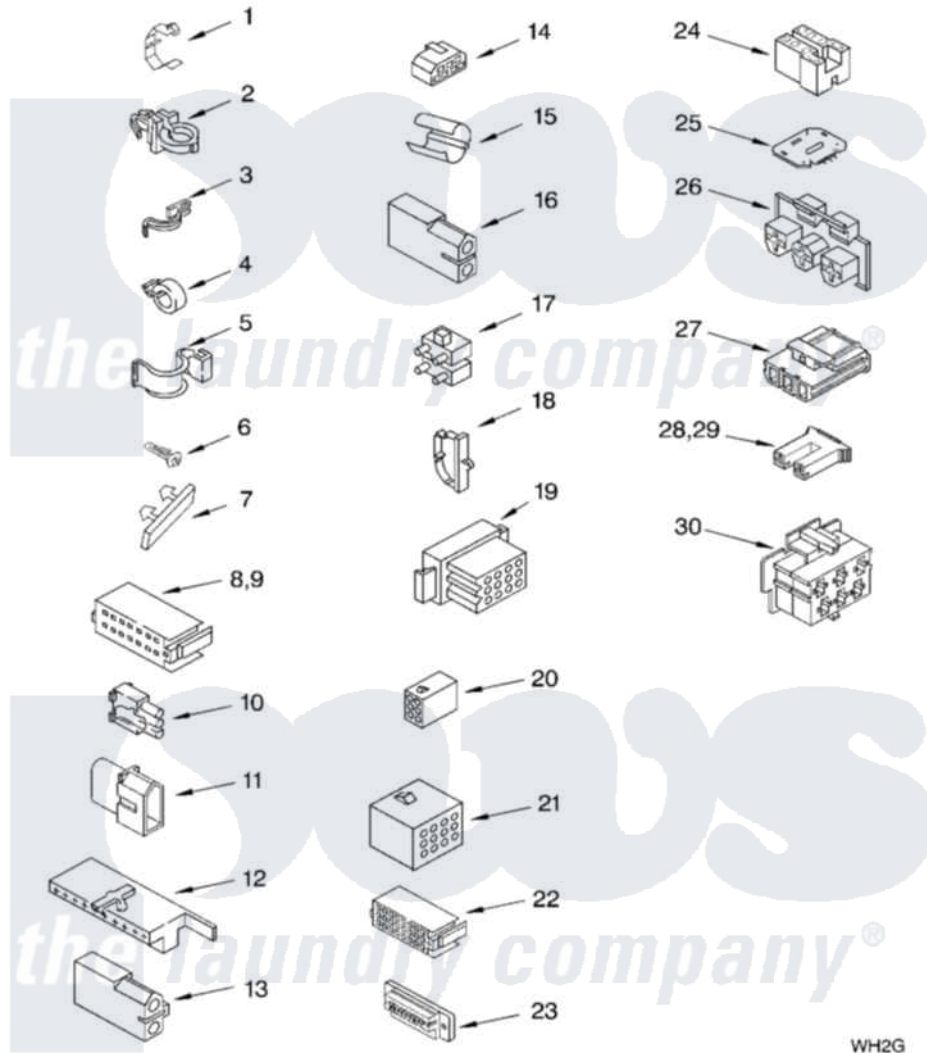

Whirlpool 7MSAWX650LQ1 06 - WIRING HARNESS PARTS

WIRING HARNESS PARTS

For Model: 7MSAWX650LQ1
(Designer White)

8179999

9

Whirlpool [Residential Whirlpool 7MSAWX650LQ1 Washer Parts](#) Parts Diagram 06 - WIRING HARNESS PARTS

[Click on the part number to view part](#)

Item	Original Part Number	Replaced By	Status	Part Description
1	3349557			Retainer, Harness
2	388498		Not Available	Clip, Harness
3	3347812	8528351		Clip
4	3352501	8559320		Restraint, Hose
5	90016			Clip, Pressure Switch Hose
6	3390496	8281256		Clip, Harness
7	389379			Retainer, Side To Feature Panel
8	352090			Timer, Block Disconnect
9	352089			Timer, Block Disconnect
10	62889			Receptacle, Terminal
11	353424			Plug, Terminal
12	62505			Block, Disconnect
13	3348075			Block, Disconnect (Motor 3 Speed) (Use Term. 94613 Or 94614)
14	3347243			Block, Disconnect

15	63523		Harness, Protector
16	717252		Receptacle, Terminal
17	387566		Plug, Terminal (4-Way) (Power Cord) (Use M3 Screws)
18	3352944		Clip, Harness
19	3390423	Not Available	Block, Disconnect (12-Way) (Timer) (Use Term. 94613)
20	3347730	Not Available	Receptacle, (6-Way) (Use Term. 94613)
21	388818		Plug, Terminal (12-Way) (Use Term. 94613 Or 94614)
22	3369366	Not Available	Timer, Block Disconnect (Black) (Amp) (Use Term. 3369365)
23	3349494		Connector, Etc
24	60687		Connector, Relay (Use Term. 308569)
25	3407125	3955728	Control, Etc
26	3948617	2172937	Connector
27	3360056		Connector
28	3354925		Block, Connector
29	3354926		Block, Connector
30	3948615	Not Available	Connector (T.P.A.) (6-Circuit) (Temp. Switch) (Use Term. 3948619 OR 3948620.)