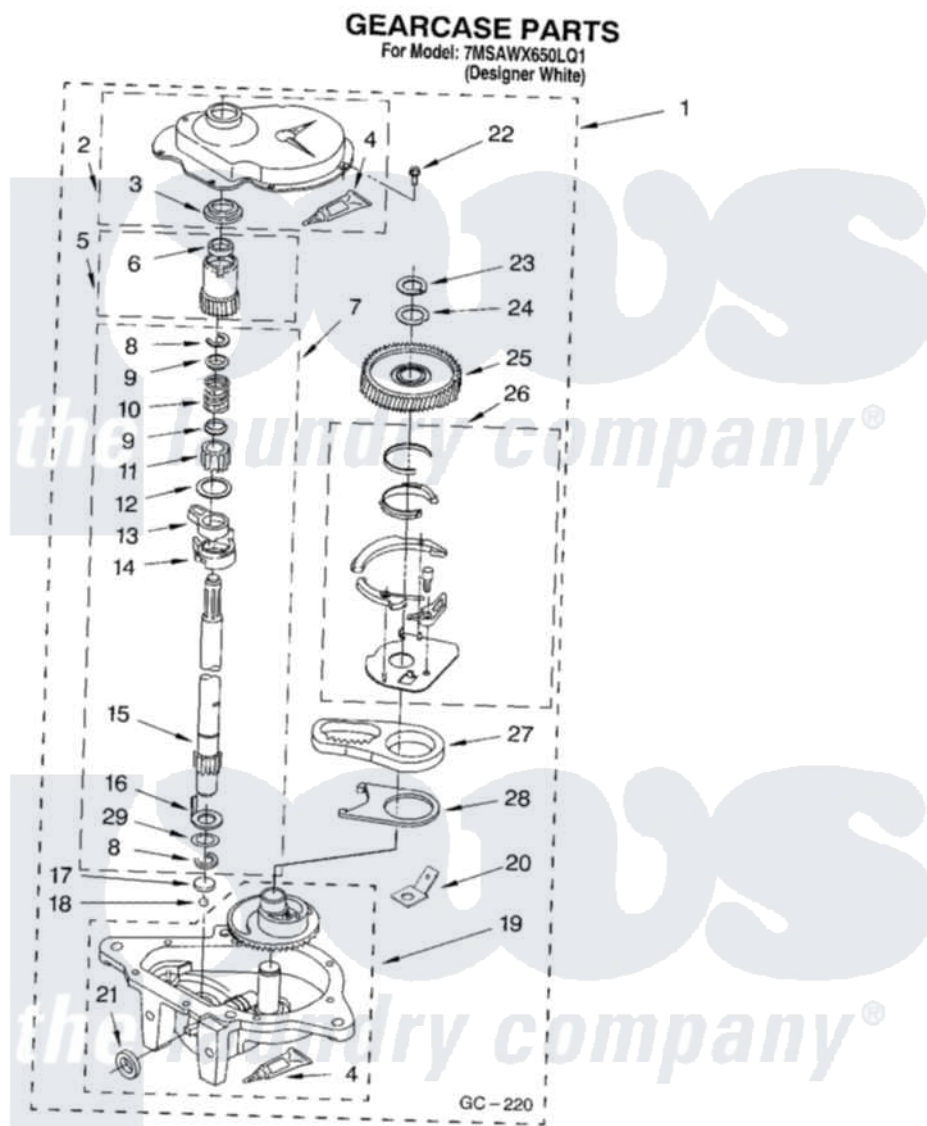

Whirlpool 7MSAWX650LQ1 08 - GEARCASE PARTS

12

8179999

Whirlpool [Residential Whirlpool 7MSAWX650LQ1 Washer Parts](#) Parts Diagram 08 - GEARCASE PARTS
Click on the part number to view part

Item	Original Part Number	Replaced By	Status	Part Description
1	8532118	3360629		Gearcase
2	285202			Cover, Gearcase
3	3349985			Seal, Gearcase Cover
4	285195			Sealer Sealer, Gasket
5	63320	285362		Gear and Pinion
6	356427			Seal, Spin Pinion
7	389387			Shaft, Agitator
8	90369		Not Available	Ring, Retaining (2)
9	62677			Retainer, Spring
10	62676			Spring, Agitator
11	63273	285509		Shaft, Agitator
12	62619			Washer, Agitator Gear
13	62580	285206		Cam-Agitator
14	62581	285206		Cam-Agitator
15	285509			Shaft, Agitator
16	62618			Washer, Cam Thrust

17	16018	285205	Bearing
18	85529	285205	Bearing
19	389230	285515	Gearcase
20	3949116	Not Available	BLOCK TAB, TERMINAL
21	285352		Seal Kit, Thrust Plug
22	3351614		Screw, Gearcase Cover Mounting
23	3362552	285765	Ring-Retrn
24	285735	285766	Washer Kit, Thrust
25	62570	285362	Gear and Pinon
26	388253	999516	Shelf-Glas
27	3349296	8546456	Rack, Connecting
28	62621		Actuator, Shift
29	388815		Washer, Intermediate 1 3976263 Miscellaneous Parts Bag 2 3976300 Washer, Inlet Hose 3 3366913 Clamp, Hose