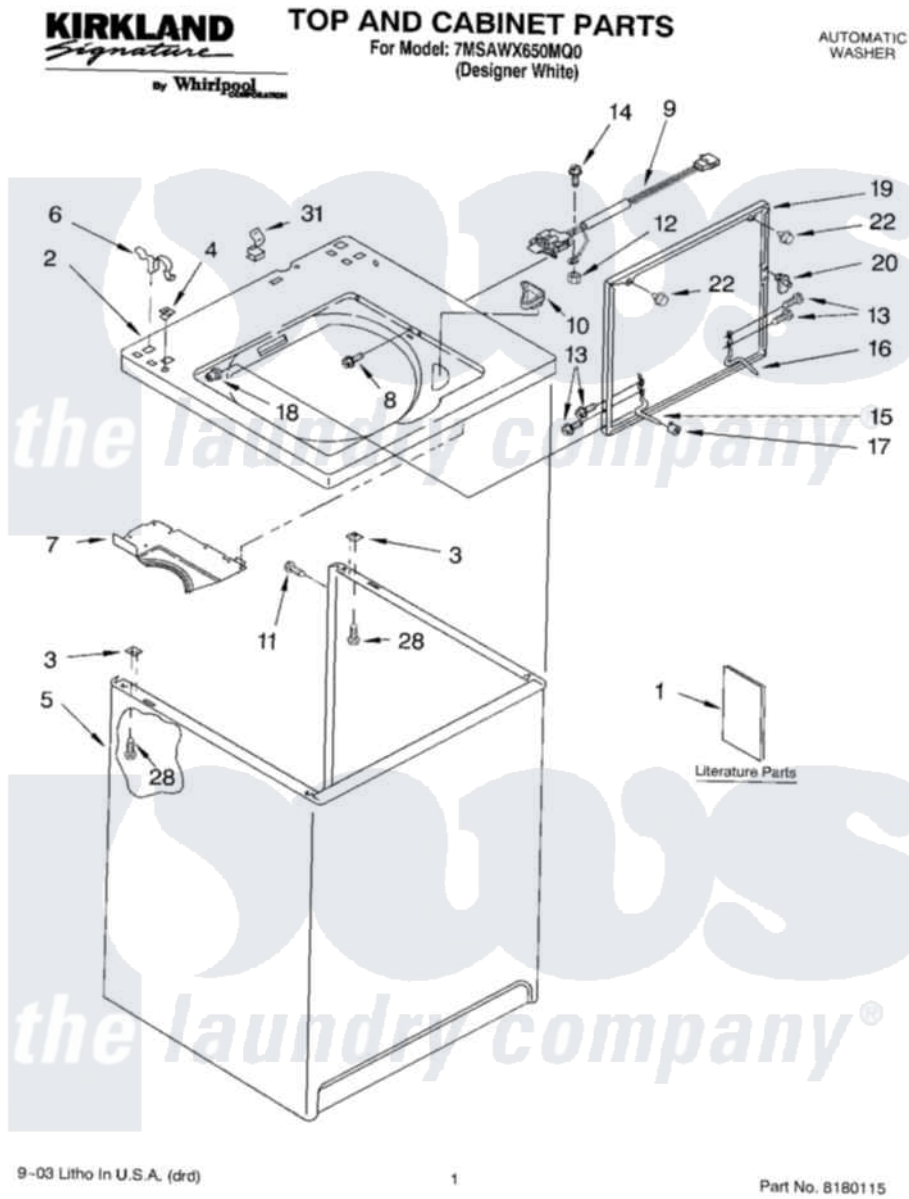

# Whirlpool 7MSAWX650MQ0 01 - TOP AND CABINET PARTS

9-03 Litho In U.S.A. (drt)

1

Part No. 8180115

Whirlpool [Residential Whirlpool 7MSAWX650MQ0 Washer Parts](#) Parts Diagram 01 - TOP AND CABINET PARTS  
 Click on the part number to view part

Item	Original Part Number	Replaced By	Status	Part Description
1	LIT3954763		Not Available	Literature Parts (Installation Instructions)
"	LIT8539779		Not Available	Literature Parts (Use & Care Guide)
"	LIT8539725		Not Available	Literature Parts (Energy Guide)
"	<a href="#">LIT8542052</a>			Literature Parts
"	N/A		Not Available	Following May Be Purchased DO-IT-YOURSELF REPAIR MANUALS
"	LIT4313896	<a href="#">4313896</a>		Do-It-Yourself Repair Manuals
2	<a href="#">8271378</a>			Top
3	62750			Spacer, Cabinet To Top (4)
4	<a href="#">357213</a>			Nut, Push-In
5	<a href="#">63424</a>			Cabinet
6	<a href="#">62780</a>			Clip, Top And Cabinet And Rear Panel
7	<a href="#">3950994</a>			Shield, Lid Switch
8	<a href="#">3356311</a>			Screw And Washer, Lid Switch Shield

9	<a href="#">3950298</a>		Switch, Lid
10	<a href="#">3362952</a>		Dispenser, Bleach
11	3357011	<a href="#">308685</a>	Side Trim )
12	3400901	<a href="#">680762</a>	Nut
13	3351355	<a href="#">W10119828</a>	Screw, Lid Hinge Mounting
14	<a href="#">3351614</a>		Screw, Gearcase Cover Mounting
15	<a href="#">54584</a>		Hinge, Lid
16	<a href="#">91770</a>		Hinge, Lid
17	<a href="#">19119</a>		Bumper, Lid Hinge
18	<a href="#">21258</a>		Bearing, Lid Hinge
19	8532145	<a href="#">285922</a>	Lid
20	357913	<a href="#">358684</a>	Strike, Lid Switch
22	<a href="#">9724509</a>		Bumper, Lid
28	<a href="#">3390631</a>		Screw, 10-16 X 3/8
31	<a href="#">90016</a>		Clip, Pressure Switch Hose