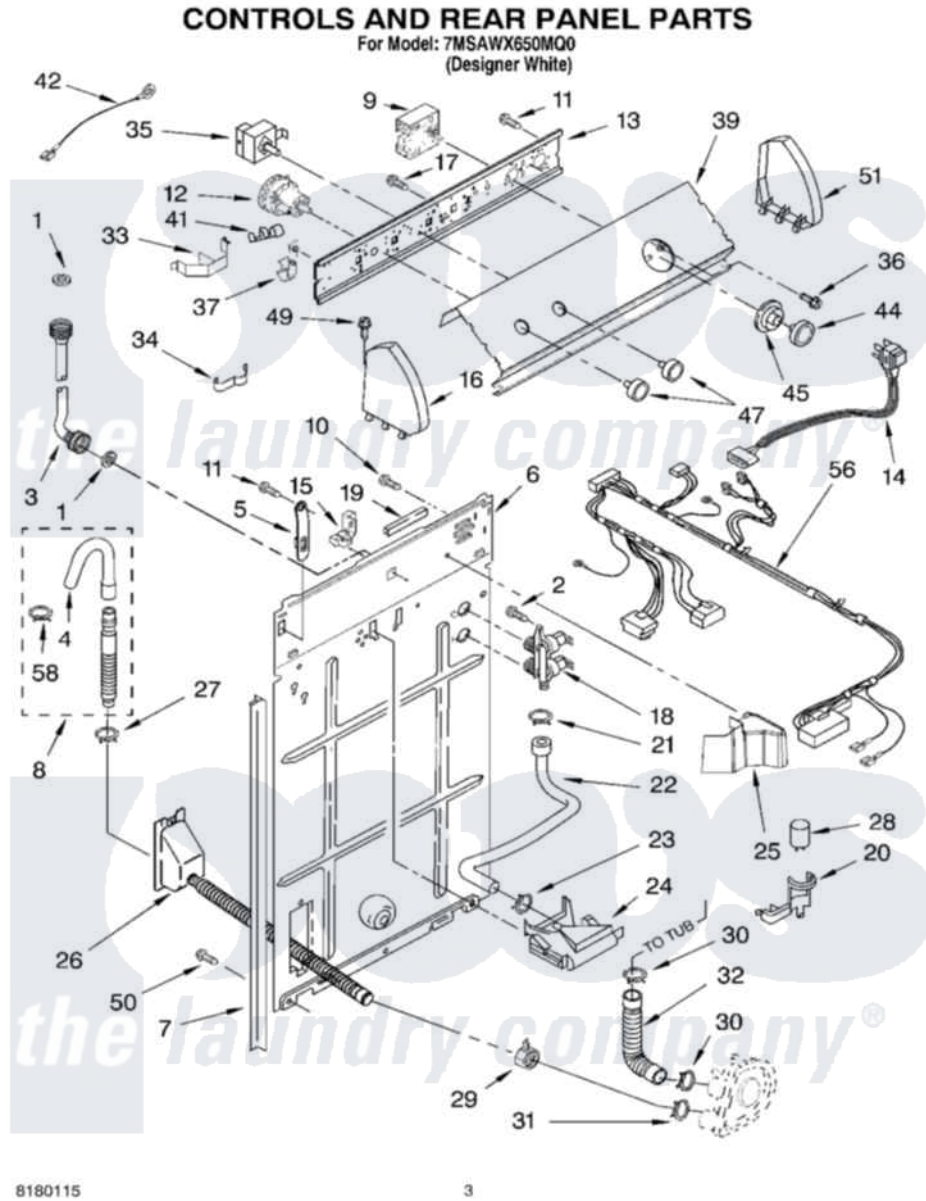

Whirlpool 7MSAWX650MQ0 02 - CONTROL AND REAR PANEL PARTS

Whirlpool [Residential Whirlpool 7MSAWX650MQ0 Washer Parts](#) Parts Diagram 02 - CONTROL AND REAR PANEL PARTS

[Click on the part number to view part](#)

Item	Original Part Number	Replaced By	Status	Part Description
1	3976300	16123		Washer Inlet-Hose Miscellaneous Parts Must be Ordered Separately.
2	9740848			Screw, Mixing Valve Mounting
3	3949374	89503		Hose-Inlet
"	3949375	89503		Hose-Inlet
4	3357027			Nozzle, Hose Drain
5	8318255	8568314		Strap, Console
6	8318405			Panel, Rear
7	62747			Pad, Rear Panel
8	3951609	285664		Hose
"	661577	285666		Hose
"	3357090	285702		Hose
9	8542050			Timer, Control
10	3351614			Screw, Gearcase Cover Mounting
11	00767			Screw, 8A X 3/8 HeX Washer

11	30707		Head Tapping
12	3366848	W10339229	Switch-WL
13	3948608		Bracket, Control
14	8532158	W10130795	Cord-Power
15	3949468	285777	Relief-Str
16	8532108		Cap, End
17	3179795		Screw, Ground
18	3955673	285805	Valve-Inlet
19	303294	3367669	Protector, Edge
20	8318201	8318046	Clip, Capacitor
21	370451	596669	Clamp, Manifold
22	3357328		Hose, Vacuum Break
23	371503	596669	Clamp, Manifold
24	3347034		Break, Vacuum
25	8314879		Shield, Inlet Valve
26	8317940	W10358149	Drain Hose Assembly
27	3366912	356138	Clamp, Hose
28	661606	8572717	Capacitor, Motor Start
29	3976395		Restraint, Hose
30	3363366	616099	Clamp
31	8317496	285655	Clamp, Hose
32	3951449	285871	Hose
33	8055003		Clip, Harness And Pressure Switch
34	3347812	8528351	Clip
35	661612	W10168256	Switch, Water Temperature
36	3400818		Screw, Timer Mounting
37	8317975		Restraint, Harness
39	8539627		Panel, Console
41	357572	W10113937	Clip, Grounding
42	3398893	3395559	Wire
44	3951026	3957821	Knob, Timer
45	3950762	3957841	Dial, Timer
47	3950759	3957796	Knob, Control
49	388326		Screw, 8-18 X 1.25
50	62863	3390631	Screw, 10-16 X 3/8
51	8532107		Cap, End
56	3956692	Not Available	Wiring, Harness (For Detail See Page 9 & 10)
58	3366913	3357331	Clamp, Drain