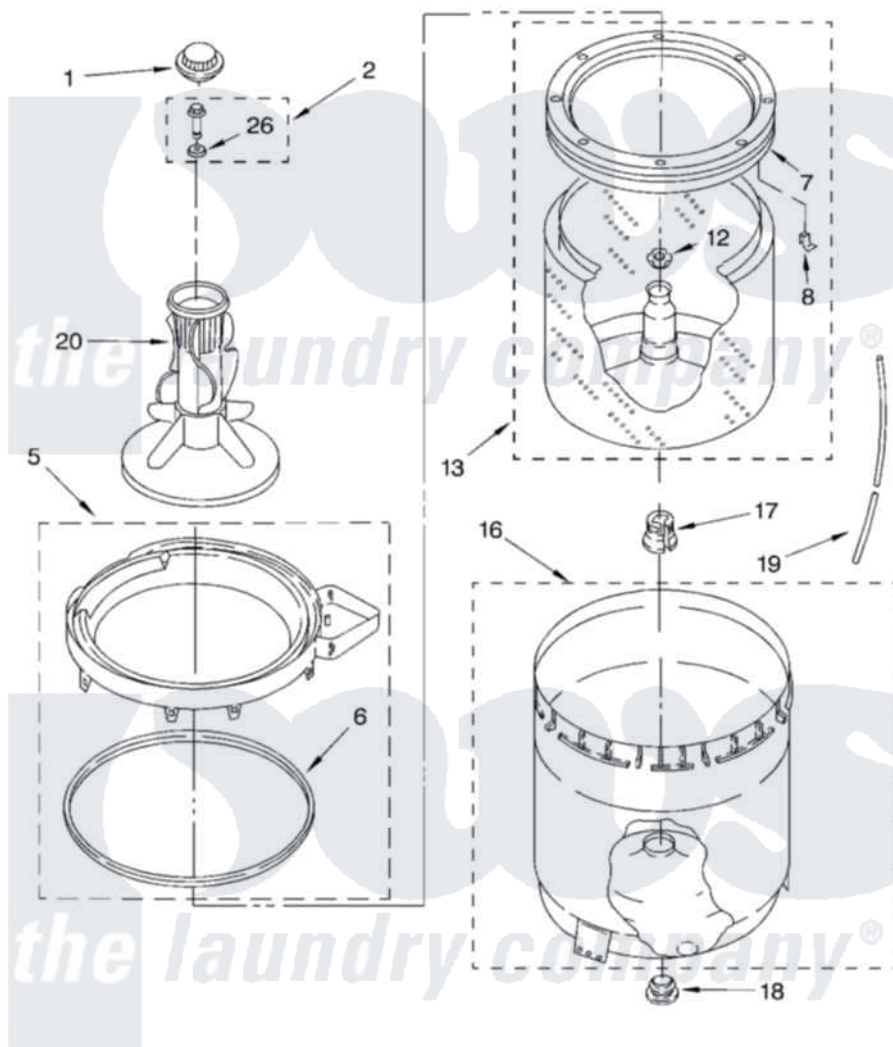

Whirlpool 7MSAWX650MQ0 03 - AGITATOR, BASKET AND TUB PARTS

AGITATOR, BASKET AND TUB PARTS

For Model: 7MSAWX650MQ0
(Designer White)

8180115

5

Whirlpool [Residential Whirlpool 7MSAWX650MQ0 Washer Parts](#) Parts Diagram 03 - AGITATOR, BASKET AND TUB PARTS

[Click on the part number to view part](#)

Item	Original Part Number	Replaced By	Status	Part Description
1	3355758			Cap, Agitator
2	358237			Screw And Washer
5	3360611			Tub Ring And Gasket Assembly
6	3359586			Gasket, Tub Ring
7	3956205			Balance Ring
8	8519815			Clip, Balance Ring
12	21366			Nut, Spanner
13	3956206	3956207		Basket And Balance Ring
16	63125			Tub
17	389140			Tub Block, Basket Drive
18	383727			Gasket, Centerpodt
19	3347780	353244		Hose, Pressure Switch
20	63235			Agitator Assembly
26	3949550			Washer