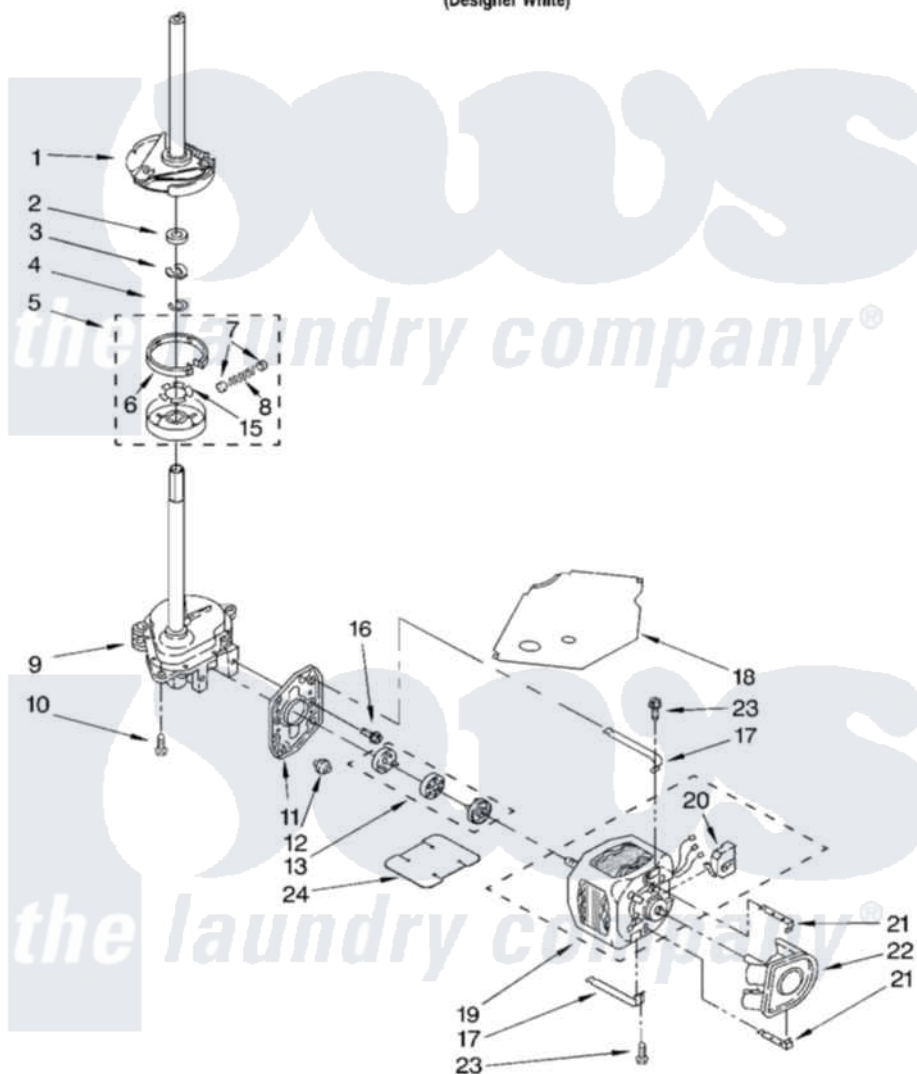

Whirlpool 7MSAWX650MQ0 04 - BRAKE, CLUTCH, GEARCASE, MOTOR AND PUMP PARTS

BRAKE, CLUTCH, GEARCASE, MOTOR AND PUMP PARTS

For Model: 7MSAWX650MQ0
(Designer White)

8180115

7

Whirlpool [Residential Whirlpool 7MSAWX650MQ0 Washer Parts](#) Parts Diagram 04 - BRAKE, CLUTCH, GEARCASE, MOTOR AND PUMP PARTS

[Click on the part number to view part](#)

Item	Original Part Number	Replaced By	Status	Part Description
1	388951	285792		Basketdrive
2	63292			Washer, Spin Tube Thrust
3	62697	W10080230		Ring, Spin Tube Support
4	63283	285353		Ring
5	3951311	285785		Clutch
6	3951308	285790		Lining
7	62646			Cap, Clutch Spring
8	3946792			Spring And Damper Assembly
9	8532118	3360629		Gearcase
10	3357334	3400516		Screw Anti-Rattle
11	62611			Plate, Motor Mount To Gearcase
12	62691			Grommet, Motor
13	285753	285753A		Coupling
15	3355454			Clip, Main Drive

16	3400516		Screw Anti-Rattle
17	3349637	W10086010	Retainer, Motor
18	3362089		Shield, Tub To Motor
19	8528157	661600	Motor, Main Drive
20	3952056		Switch, Main Drive Motor
21	62700	8546127	Retainer, Pump
22	3363394		Pump
23	3387485	273556	Screw, 10-16 X 5/8
24	8316060		Shield, Tub To Motor