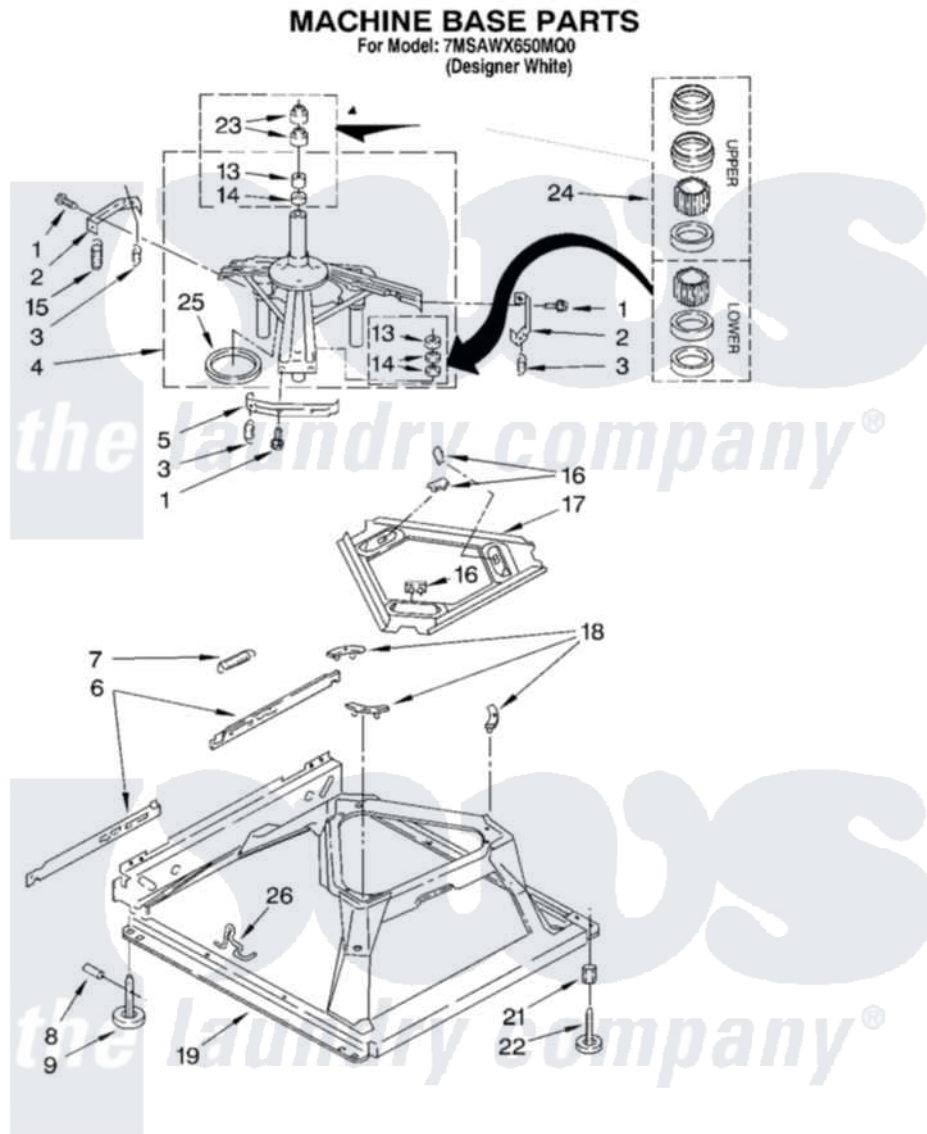

Whirlpool 7MSAWX650MQ0 05 - MACHINE BASE PARTS

8

8180115

Whirlpool [Residential Whirlpool 7MSAWX650MQ0 Washer Parts](#) Parts Diagram 05 - MACHINE BASE PARTS
Click on the part number to view part

Item	Original Part Number	Replaced By	Status	Part Description
1	3400076			Screw, Bracket Mounting
2	64067			Bracket, Spring Outer
3	63907			Spring, Suspension
4	3362087	280184		Support
5	64065			Bracket, Spring Outer
6	63466			Link, Leveling Mechanism
7	62597	8316845		Spring
8	62837			Pin, Knurled
9	62596	285244		Feet-Leveling
13	3347047	8546455		Bearing, Centerpost
14	357409	359449		Seal, Agitator Shaft
15	388492	W10250667		Spring, Counterweight
16	62568	285219		Pad
17	3946509			Plate, Suspension
18	3363660	285744		Pad
19	3946512	285771		Base

21	3359452		Nut, Lock
22	389102	W10001130	Foot, Leveling
23	356934	8577376	Seal, Centerpost
24	285203		Centerpost Bearing Kit
25	63134		Ring, Sound Deadening
26	63806	W10145155	Retainer, Suspension Spring