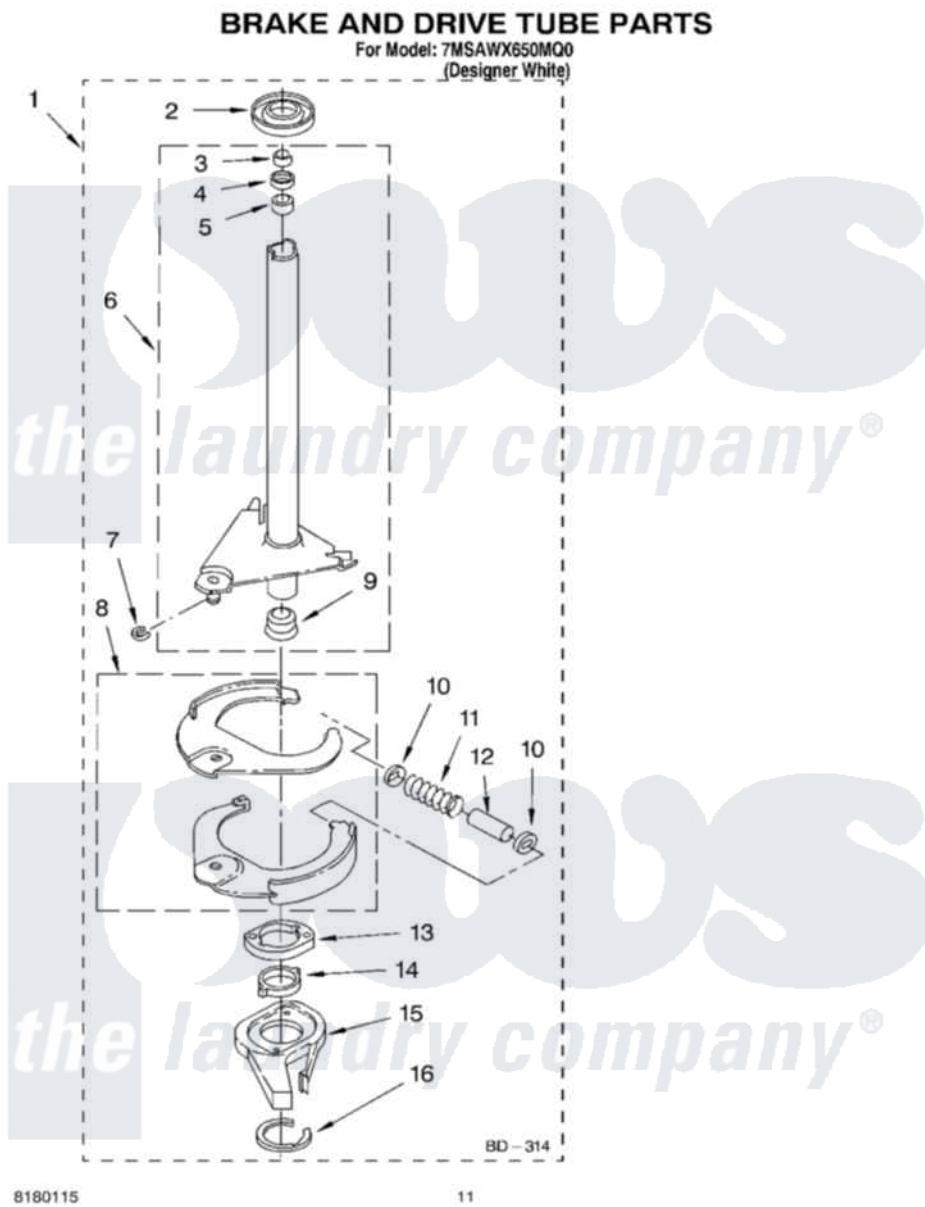

Whirlpool 7MSAWX650MQ0 07 - BRAKE AND DRIVE TUBE PARTS

Whirlpool Residential Whirlpool 7MSAWX650MQ0 Washer Parts Parts Diagram 07 - BRAKE AND DRIVE TUBE PARTS
Click on the part number to view part

Item	Original Part Number	Replaced By	Status	Part Description
1	388951	285792		Basketdrive
2	62658			Ring, Thrust
3	91939			Seal, Shaft
4	356427			Seal, Spin Pinion
5	356937			Spacer, Drive Tube
6	64027	64208		Tube-Spin
7	64035	W10083190		Ring, Retaining
8	64232	285438		Shoe-Brake
9	62703	8546462		"T" Bearing, Spin Tube
10	62648	285658		Sleeve
11	62647		Not Available	Spring, Brake
12	62909	285658		Sleeve
13	63023	8546461		Cam, Brake Release
14	63022			Sleeve, Cam
15	64194	285790		Lining
16	90368	W10083200		Ring, Retaining

" N/A

Not Available

FOLLOWING PARTS NOT
ILLUSTRATED

" [285208](#)

Lubricant