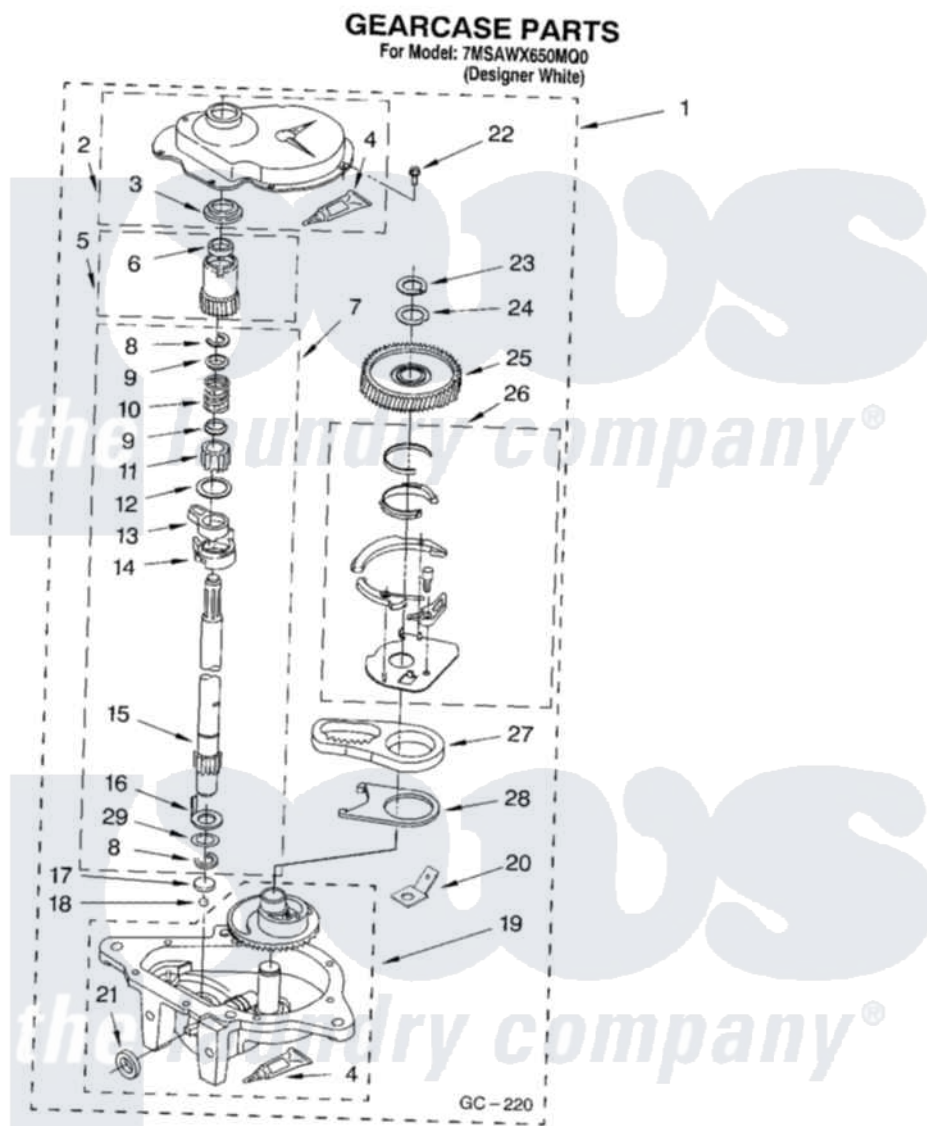

Whirlpool 7MSAWX650MQ0 08 - GEARCASE PARTS

12

8180115

Whirlpool Residential Whirlpool 7MSAWX650MQ0 Washer Parts Parts Diagram 08 - GEARCASE PARTS
 Click on the part number to view part

Item	Original Part Number	Replaced By	Status	Part Description
1	8532118	3360629		Gearcase
2	285202			Cover, Gearcase
3	3349985			Seal, Gearcase Cover
4	285195			Sealer Sealer, Gasket
5	63320	285362		Gear and Pinion
6	356427			Seal, Spin Pinion
7	389387			Shaft, Agitator
8	90369		Not Available	Ring, Retaining (2)
9	62677			Retainer, Spring
10	62676			Spring, Agitator
11	63273	285509		Shaft, Agitator
12	62619			Washer, Agitator Gear
13	62580	285206		Cam-Agitator
14	62581	285206		Cam-Agitator
15	285509			Shaft, Agitator
16	62618			Washer, Cam Thrust

17	16018	285205	Bearing
18	85529	285205	Bearing
19	389230	285515	Gearcase
20	3949116	Not Available	BLOCK TAB, TERMINAL
21	285352		Seal Kit, Thrust Plug
22	3351614		Screw, Gearcase Cover Mounting
23	3362552	285765	Ring-Retrn
24	285735	285766	Washer Kit, Thrust
25	62570	285362	Gear and Pinon
26	388253	999516	Shelf-Glas
27	3349296	8546456	Rack, Connecting
28	62621		Actuator, Shift
29	388815		Washer, Intermediate 1 3976263 Miscellaneous Parts Bag 2 3976300 Washer, Inlet Hose 3 3366913 Clamp, Hose