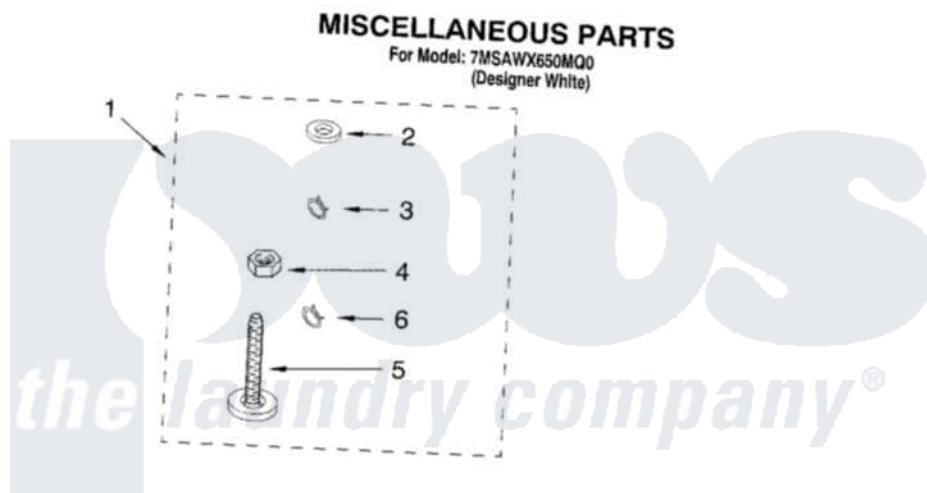

**Whirlpool 7MSAWX650MQ0 10 - MISCELLANEOUS PARTS - OPTIONAL PARTS (NOT INCLUDED)**

Whirlpool [Residential Whirlpool 7MSAWX650MQ0 Washer Parts](#) Parts Diagram 10 - MISCELLANEOUS PARTS - OPTIONAL PARTS (NOT INCLUDED).  
Click on the part number to view part

Item	Original Part Number	Replaced By	Status	Part Description
1	3976263	<a href="#">285654</a>		Parts-Misc
2	3976300	<a href="#">16123</a>		Washer Inlet-Hose Miscellaneous Parts Must be Ordered Separately.
3	3366912	<a href="#">356138</a>		Clamp, Hose
4	<a href="#">3359452</a>			Nut, Lock
5	389102	<a href="#">W10001130</a>		Foot, Leveling
6	3366913	<a href="#">3357331</a>		Clamp, Drain
"	<a href="#">72017</a>			Paint, Touch-Up
"	<a href="#">350938</a>			Paint, Pressurized Spray B
"	<a href="#">350930</a>			Paint, Pressurized Spray B
"	<a href="#">799344</a>			Paint, Touch-Up )
"	N/A		Not Available	OIL
"	<a href="#">350572</a>			Oil
"	N/A		Not Available	LUBRICANT