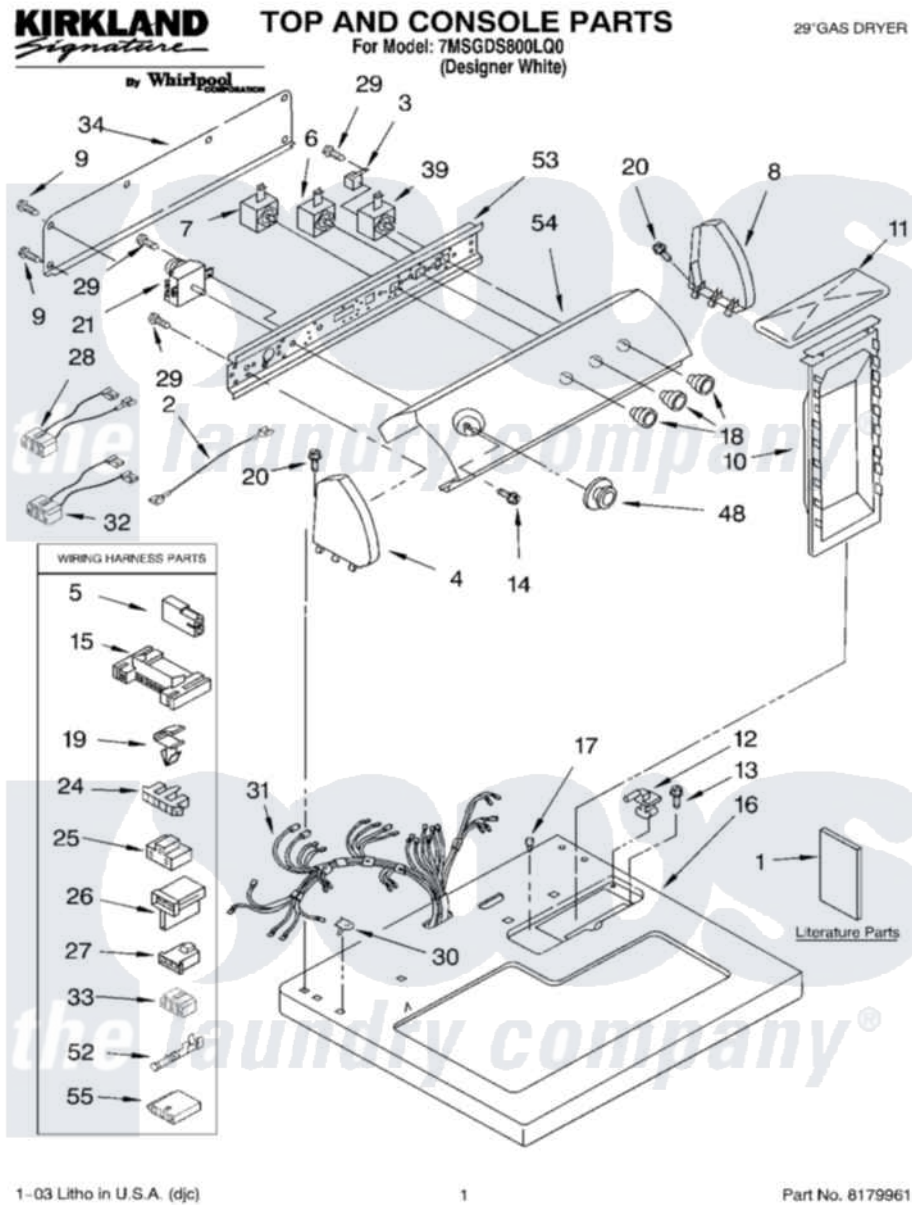

Whirlpool 7MSGDS800LQ0 01 - TOP AND CONSOLE PARTS

Whirlpool Residential Whirlpool 7MSGDS800LQ0 Dryer Parts Parts Diagram 01 - TOP AND CONSOLE PARTS
 Click on the part number to view part

Item	Original Part Number	Replaced By	Status	Part Description
1	LIT8528113		Not Available	Literature Parts (Instructions, Installation)
"	LIT8541397		Not Available	Literature Parts (Guide, Use & Care)
"	LIT3979703		Not Available	Literature Parts (Label, Wiring Diagram)
"	N/A		Not Available	Following May Be Purchased DO-IT-YOURSELF REPAIR MANUALS
"	LIT677818	677818L		Diy
2	3401684			Jumper, Wire
"	3401694			Wire, Jumper
3	694419			Mini-Buzzer
4	8274437	279960		Endcap
5	717252			Receptacle, Terminal
6	3405156			Switch, Rotary
7	3399640			Switch, Rotary
8	8274434	279960		Endcap

9	693995		Screw, Hex Head
10	349639		HAndle And Lint Screen Assembly
11	8283378		Cover, Lint Screen
12	3978605	W10044470	Hinge, RH
"	3978606		Hinge, Lint Lid
13	688983	487240	Screw, For Mtg. Service Capacitor
14	3400859		Screw, Grounding
15	3395683		Receptacle, Multi-Terminal
16	8271390	8521918	Top
17	297535	17258	Bumper
18	3950759	3957796	Knob, Control
19	3394427		Clip-Harness
20	388326		Screw, 8-18 X 1.25
21	8299766		Timer Assembly
24	3397269		Connector, Timer
25	3401144		Connector
26	3403499		Connector, 2-Postion
27	3403498		Connector, 3-Position
28	3397695		Wire, Jumper
29	3390646	W10139210	Screw, 8-18 X 5/16
30	357213		Nut, Push-In
31	8299879		Harness, Wiring
32	3396030		Wire, Jumper
33	3347243		Block, Disconnect
34	8274261		Do-It-Yourself Repair Manuals
39	3398096		Switch, Push-To-Start
48	8283182	3957746	Knob
52	94614		Terminal
53	8271418		Bracket, Control
54	8528143		Panel, Control
55	3936144		Do-It-Yourself Repair Manuals
"	N/A	Not Available	ACCESSORY PARTS
"	279948	4392065	Kit, Dryer Repair
"	346764		Kit, Hold Down
"	72017		Paint, Touch-Up
"	350930		Paint, Pressurized Spray B
"	350938		Paint, Pressurized Spray B
"	799344		Paint, Touch-Up)