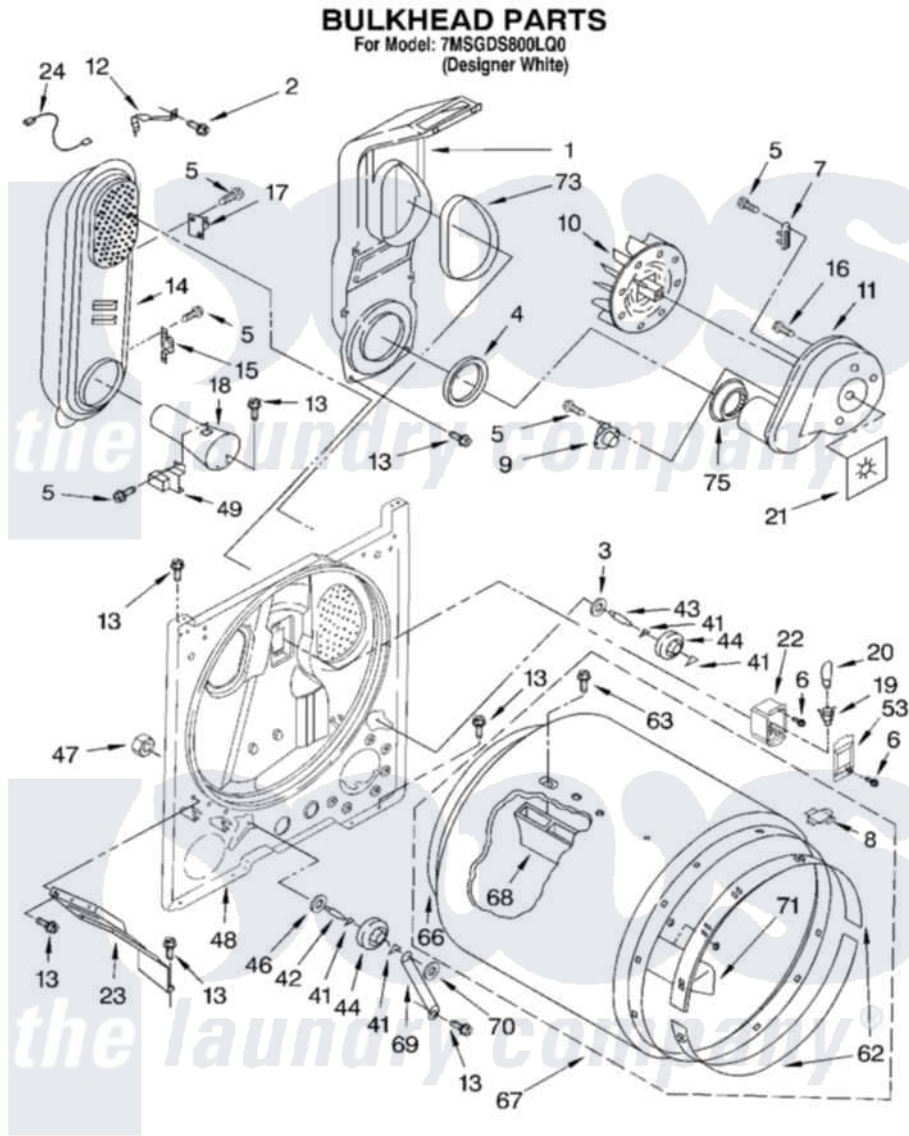

# Whirlpool 7MSGDS800LQ0 03 - BULKHEAD PARTS

8179961

5

Whirlpool [Residential Whirlpool 7MSGDS800LQ0 Dryer Parts](#) Parts Diagram 03 - BULKHEAD PARTS  
Click on the part number to view part

Item	Original Part Number	Replaced By	Status	Part Description
1	<a href="#">348368</a>			Lint Chute Assembly
2	<a href="#">489463</a>			Screw, 8-18 X 1/16
3	<a href="#">3388703</a>			Washer, Support
4	<a href="#">347139</a>			Seal, Lint Chute
5	<a href="#">90767</a>			Screw, 8A X 3/8 HeX Washer Head Tapping
6	487909	<a href="#">488729</a>		Screw
7	<a href="#">3392519</a>			Thermal Limiter
8	<a href="#">8066086</a>			Plug, Drum Hole
9	<a href="#">3387134</a>			Thermostat, Internal-Bias
10	<a href="#">694089</a>			Wheel, Blower
11	3405016	<a href="#">8577230</a>		Housing, Blower
12	3398161			CLIP
13	343641	<a href="#">681414</a>		Screw, 10AB X 1/2
14	8530285	<a href="#">279980</a>		Box
15	<a href="#">3403140</a>			Thermostat, High-Limit 205F
16	3390647	<a href="#">488729</a>		Screw