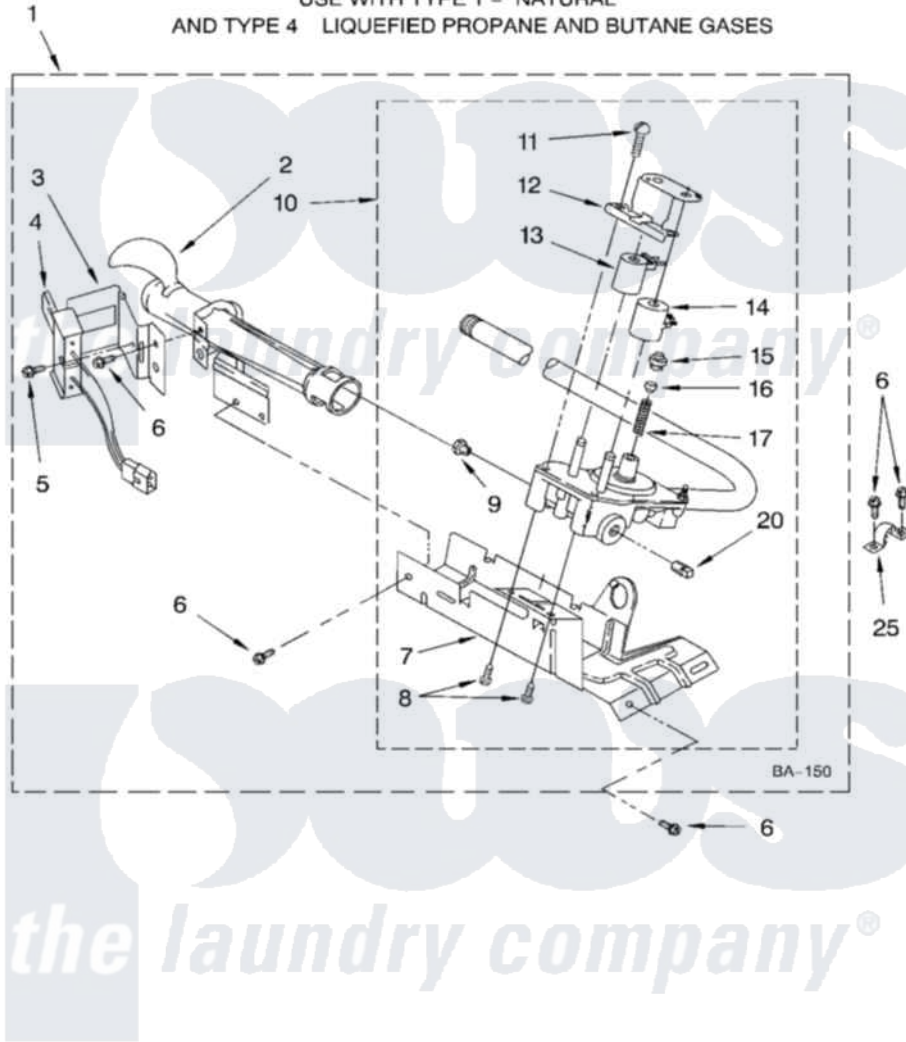

Whirlpool 7MSGDS800LQ0 04 - 8318272 BURNER ASSEMBLY

8318272 BURNER ASSEMBLY

For Model: 7MSGDS800LQ0
(Designer White)

USE WITH TYPE 1 - NATURAL
AND TYPE 4 LIQUEFIED PROPANE AND BUTANE GASES

8179961

7

Whirlpool [Residential Whirlpool 7MSGDS800LQ0 Dryer Parts](#) Parts Diagram 04 - 8318272 BURNER ASSEMBLY
Click on the part number to view part

Item	Original Part Number	Replaced By	Status	Part Description
1	8318272	W10465748		Burner-Gas
2	688617	693140		Burner
3	694298			Bracket, Ignitor
4	686590	279311		Ignitor
5	3393909			Screw, 8-32 X 7/8
6	343641	681414		Screw, 10AB X 1/2
7	693986			Base, Burner
8	3387057			Screw, 10-16 X 1/2 Orifice, Burner
9	234826			Orifice, Burner Type 1
"	229742			Orifice, Burner
"	234868			Orifice, Burner
10	8318277	W10337269		Valve-Gas
11	694421			Screw, Bracket Mounting
12	694538			Bracket, Shunt
13	694540			Coil, 60 Hz
14	694539			Coil, 60 Hz