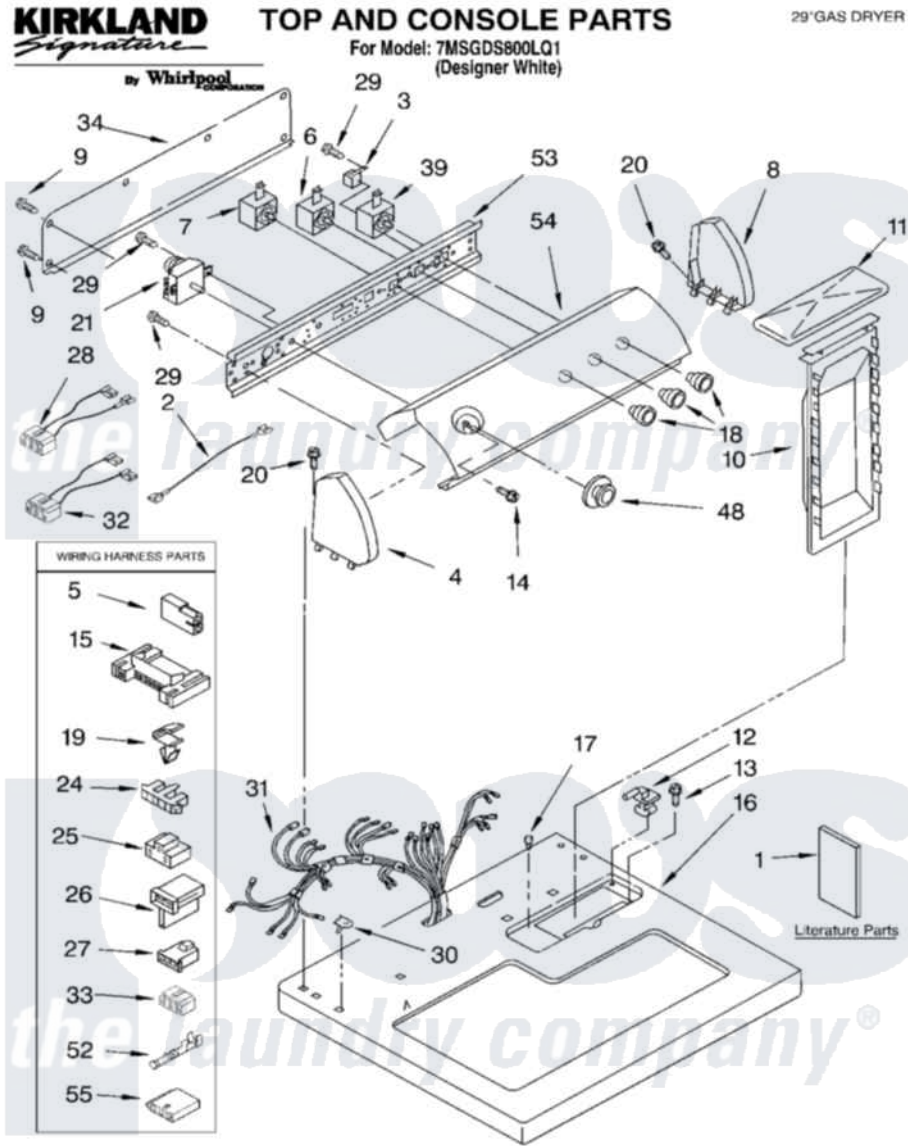

Whirlpool 7MSGDS800LQ1 01 - TOP AND CONSOLE PARTS

04-03 Litho in U.S.A. (djc)

1

Part No. 8180038

Whirlpool [Residential Whirlpool 7MSGDS800LQ1 Dryer Parts](#) Parts Diagram 01 - TOP AND CONSOLE PARTS
 Click on the part number to view part

Item	Original Part Number	Replaced By	Status	Part Description
1	LIT8528113		Not Available	Literature Parts (Instructions, Installation)
"	LIT8543096		Not Available	Guide, Use & Care
"	LIT3979703		Not Available	Literature Parts (Label, Wiring Diagram)
"	N/A		Not Available	Following May Be Purchased DO-IT-YOURSELF REPAIR MANUALS
"	LIT677818	677818L		Diy
2	3401684			Jumper, Wire
"	3401694			Wire, Jumper
3	694419			Mini-Buzzer
4	8274437	279960		Endcap
5	717252			Receptacle, Terminal
6	3405156			Switch, Rotary
7	3399640			Switch, Rotary
8	8274434	279960		Endcap
9	693995			Screw, Hex Head

10	349639		HANdle And Lint Screen Assembly
11	8283378		Cover, Lint Screen
12	3978605	W10044470	Hinge, RH
"	3978606		Hinge, Lint Lid
13	688983	487240	Screw, For Mtg. Service Capacitor
14	3400859		Screw, Grounding
15	3395683		Receptacle, Multi-Terminal
16	8271390	8521918	Top
17	297535	17258	Bumper
18	3950759	3957796	Knob, Control
19	3394427		Clip-Harness
20	388326		Screw, 8-18 X 1.25
21	8299766		Timer Assembly
24	3397269		Connector, Timer
25	3401144		Connector
26	3403499		Connector, 2-Postion
27	3403498		Connector, 3-Position
28	3397695		Wire, Jumper
29	3390646	W10139210	Screw, 8-18 X 5/16
30	357213		Nut, Push-In
31	8299879		Harness, Wiring
32	3396030		Wire, Jumper
33	3347243		Block, Disconnect
34	8274261		Do-It-Yourself Repair Manuals
39	3398096		Switch, Push-To-Start
48	8283182	3957746	Knob
52	94614		Terminal
53	8271418		Bracket, Control
54	8528143		Panel, Control
55	3936144		Do-It-Yourself Repair Manuals
"	N/A	Not Available	ACCESSORY PARTS
"	279948	4392065	Kit, Dryer Repair
"	8522199		Accessory Parts
"	346764		Kit, Hold Down
"	72017		Paint, Touch-Up
"	350930		Paint, Pressurized Spray B
"	350938		Paint, Pressurized Spray B
"	799344		Paint, Touch-Up)