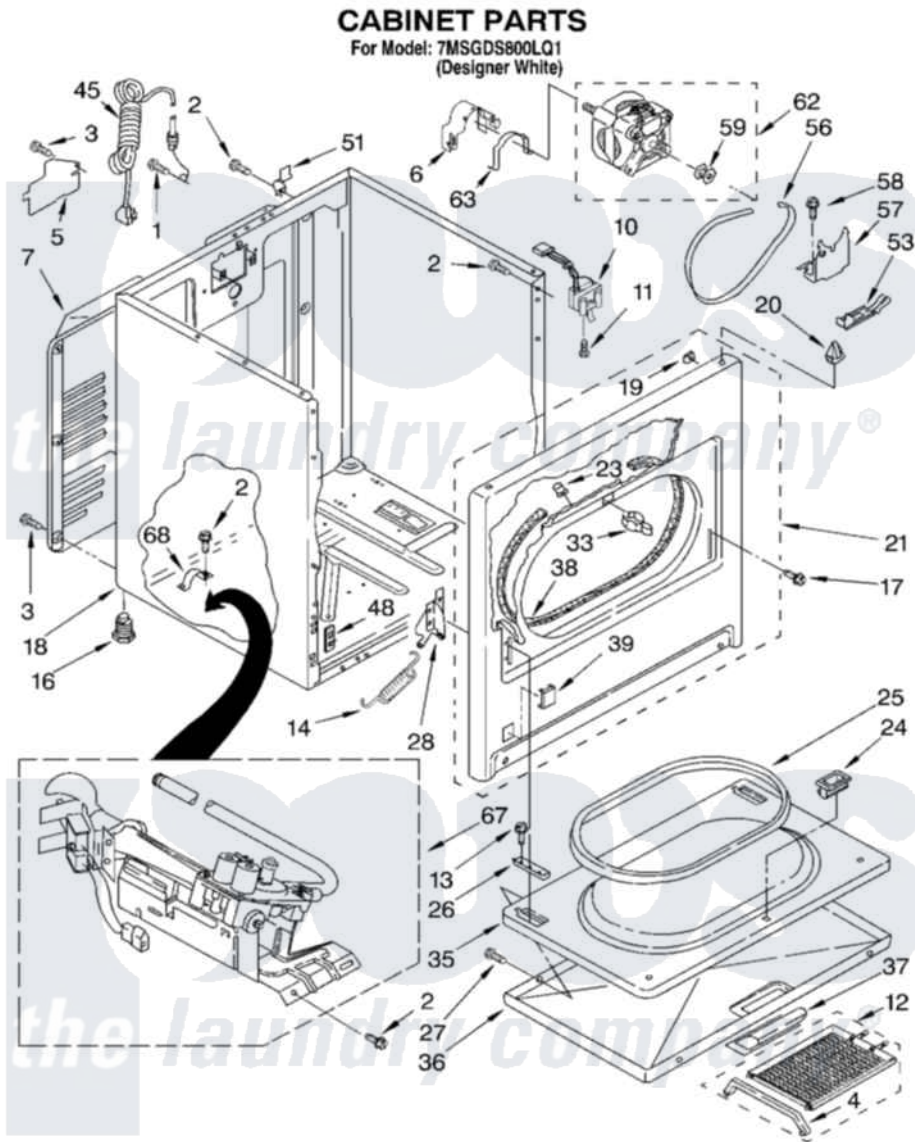

# Whirlpool 7MSGDS800LQ1 02 - CABINET PARTS

8180038

3

Whirlpool [Residential Whirlpool 7MSGDS800LQ1 Dryer Parts](#) Parts Diagram 02 - CABINET PARTS  
Click on the part number to view part

Item	Original Part Number	Replaced By	Status	Part Description
1	697776	<a href="#">4331106</a>		Screw, No.10-32 X 7/16
2	343641	<a href="#">681414</a>		Screw, 10AB X 1/2
3	<a href="#">693995</a>			Screw, Hex Head
4	<a href="#">692989</a>			BRacket, Dry Rack
5	<a href="#">3396795</a>			Cover, Terminal Block
6	<a href="#">3404162</a>			Clamp, Motor
7	3396805	<a href="#">280043</a>		Panel-Rear
10	<a href="#">3406107</a>			Door Switch Assembly
11	697773	<a href="#">3395530</a>		Screw
12	<a href="#">3406839</a>			Dry Rack Assembly
13	3357011	<a href="#">308685</a>		Side Trim )
14	692495	<a href="#">W10041960</a>		Spring, Door
16	3392100	<a href="#">49621</a>		Feet-Leveling
"	<a href="#">279810</a>			Foot-Optional
17	342043	<a href="#">486146</a>		Screw
18	8530603	<a href="#">8533643</a>		Cabinet