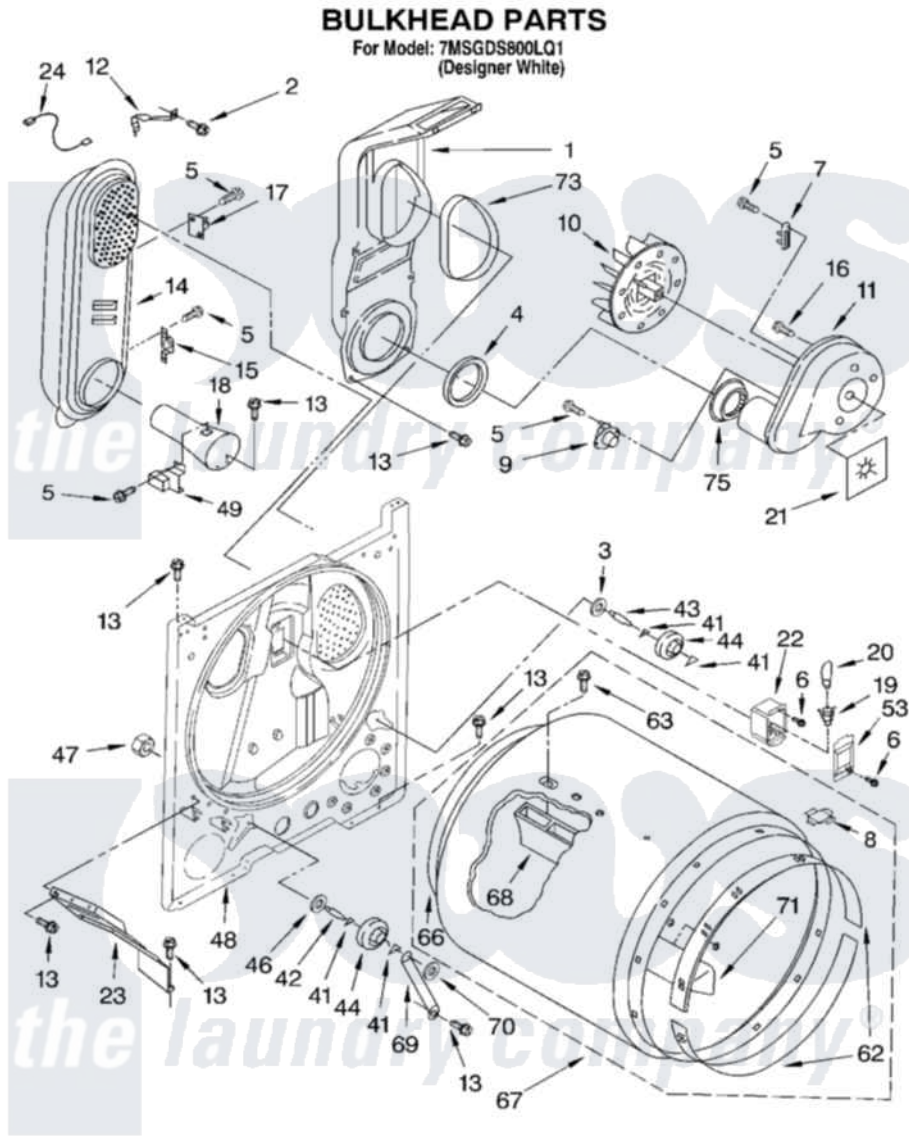

Whirlpool 7MSGDS800LQ1 03 - BULKHEAD PARTS

8180038

5

Whirlpool [Residential Whirlpool 7MSGDS800LQ1 Dryer Parts](#) Parts Diagram 03 - BULKHEAD PARTS
Click on the part number to view part

Item	Original Part Number	Replaced By	Status	Part Description
1	348368			Lint Chute Assembly
2	489463			Screw, 8-18 X 1/16
3	3388703			Washer, Support
4	347139			Seal, Lint Chute
5	90767			Screw, 8A X 3/8 HeX Washer Head Tapping
6	487909	488729		Screw
7	3392519			Thermal Limiter
8	8066086			Plug, Drum Hole
9	3387134			Thermostat, Internal-Bias
10	694089			Wheel, Blower
11	3405016	8577230		Housing, Blower
12	3398161			CLIP
13	343641	681414		Screw, 10AB X 1/2
14	8530285	279980		Box
15	3403140			Thermostat, High-Limit 205F
16	3390647	488729		Screw

17	280010		Kit, Thermal Cut-Off
18	8066049		Funnel, Burner Light
19	3403634	W10136369	Socket, Drum Light Assembly
20	3406124	22002263	Lamp
21	3394196		Seal, Blower Shaft
22	3977373		Bracket, Drum Light
23	3406022		Bracket, Bulkhead
24	3401707		Jumper, Tco-High Limit
41	690997		Washer, Thrust
42	3399506	W10359270	Shaft, Drum Roller Threads
43	3399507	W10359269	Shaft, Drum Roller Threads
44	3397588	349241T	Support
46	348197		Washer, Support
47	3359452		Nut, Lock
48	3403413		Bulkhead
49	338906		Radiant, Sensor
53	3402841	8532165	Lens, Drum Light
62	692526	279441	BeaRng-Rng
63	97787	W10109200	Screw, Baffle Mounting
66	3406130	279857	Seal
67	695587		Drum Assembly
68	692490		Baffle, Drum
69	3976434		Bracket, Support Shaft
70	90296		Nut, Push On
71	3403636		Baffle, Drum
73	339956		Seal, Air Duct To Bulkhead
75	696302		Shield, Exhaust