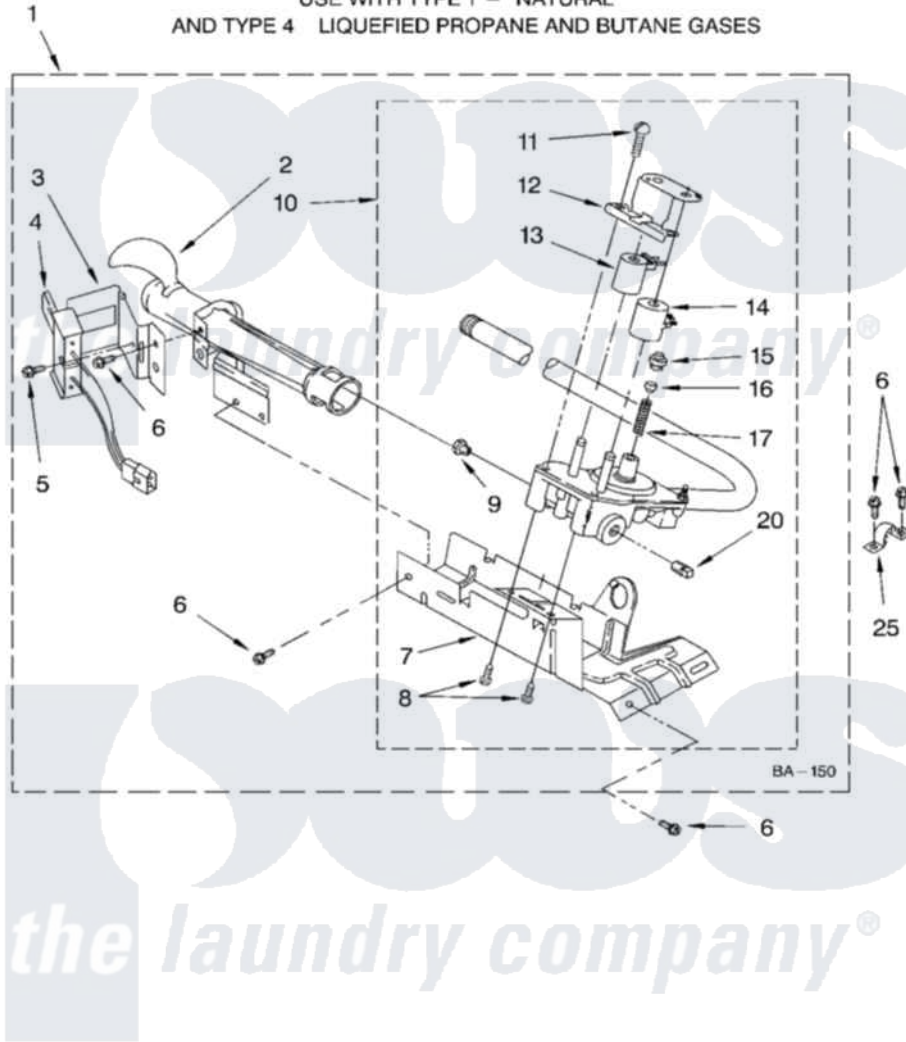

Whirlpool 7MSGDS800LQ1 04 - 8318272 BURNER ASSEMBLY

8318272 BURNER ASSEMBLY

For Model: 7MSGDS800LQ1
(Designer White)

USE WITH TYPE 1 - NATURAL
AND TYPE 4 LIQUEFIED PROPANE AND BUTANE GASES

8180038

7

Whirlpool [Residential Whirlpool 7MSGDS800LQ1 Dryer Parts](#) Parts Diagram 04 - 8318272 BURNER ASSEMBLY
Click on the part number to view part

Item	Original Part Number	Replaced By	Status	Part Description
1	8318272	W10465748		Burner-Gas
2	688617	693140		Burner
3	694298			Bracket, Ignitor
4	686590	279311		Ignitor
5	3393909			Screw, 8-32 X 7/8
6	343641	681414		Screw, 10AB X 1/2
7	693986			Base, Burner
8	3387057			Screw, 10-16 X 1/2 Orifice, Burner
9	234826			Orifice, Burner Type 1
"	229742			Orifice, Burner
"	234868			Orifice, Burner
10	8318277	W10337269		Valve-Gas
11	694421			Screw, Bracket Mounting
12	694538			Bracket, Shunt
13	694540			Coil, 60 Hz
14	694539			Coil, 60 Hz