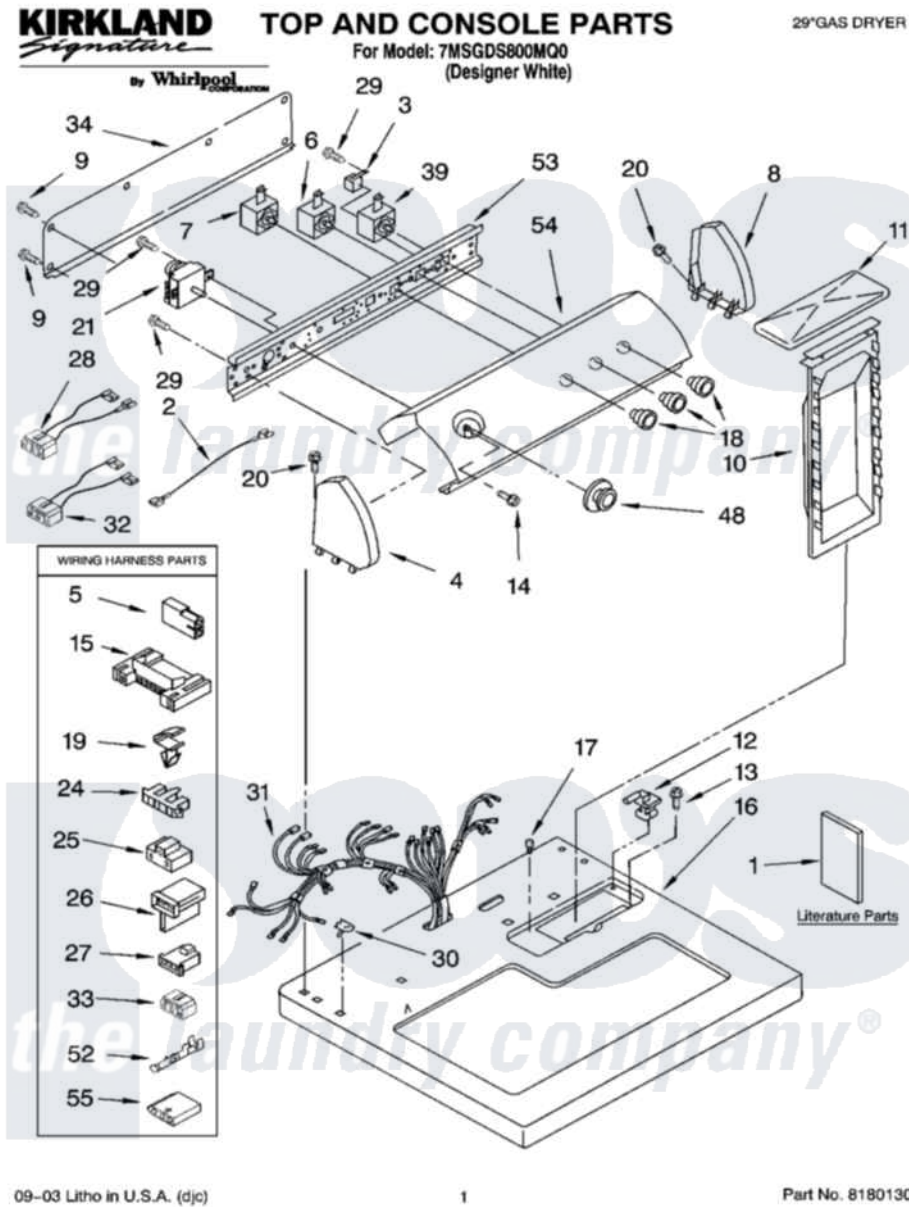

Whirlpool 7MSGDS800MQ0 01 - TOP AND CONSOLE PARTS

09-03 Litho in U.S.A. (djc)

1

Part No. 8180130

Whirlpool [Residential Whirlpool 7MSGDS800MQ0 Dryer Parts](#) Parts Diagram 01 - TOP AND CONSOLE PARTS
 Click on the part number to view part

Item	Original Part Number	Replaced By	Status	Part Description
1	LIT8528113		Not Available	Literature Parts (Instructions, Installation)
"	LIT8543108		Not Available	Literature Parts (Guide, Use & Care)
"	LIT3979703		Not Available	Literature Parts (Label, Wiring Diagram)
"	N/A		Not Available	Following May Be Purchased DO-IT-YOURSELF REPAIR MANUALS
"	LIT677818	677818L		Diy
2	3401684			Jumper, Wire
"	3401694			Wire, Jumper
3	694419			Mini-Buzzer
4	8274437	279960		Endcap
5	717252			Receptacle, Terminal
6	3405156			Switch, Rotary
7	3399640			Switch, Rotary
8	8274434	279960		Endcap

9	693995		Screw, Hex Head
10	349639		HAndle And Lint Screen Assembly
11	8283378		Cover, Lint Screen
12	3978605	W10044470	Hinge, RH
"	3978606		Hinge, Lint Lid
13	688983	487240	Screw, For Mtg. Service Capacitor
14	3400859		Screw, Grounding
15	3395683		Receptacle, Multi-Terminal
16	8271390	8521918	Top
17	297535	17258	Bumper
18	3950759	3957796	Knob, Control
19	3394427		Clip-Harness
20	388326		Screw, 8-18 X 1.25
21	8299766		Timer Assembly
24	3397269		Connector, Timer
25	3401144		Connector
26	3403499		Connector, 2-Postion
27	3403498		Connector, 3-Position
28	3397695		Wire, Jumper
29	3390646	W10139210	Screw, 8-18 X 5/16
30	357213		Nut, Push-In
31	8299879		Harness, Wiring
32	3396030		Wire, Jumper
33	3347243		Block, Disconnect
34	8274261		Do-It-Yourself Repair Manuals
39	3398096		Switch, Push-To-Start
48	8283182	3957746	Knob
52	94614		Terminal
53	8271418		Bracket, Control
54	8543128		Panel, Control
55	3936144		Do-It-Yourself Repair Manuals
"	N/A	Not Available	ACCESSORY PARTS
"	279948	4392065	Kit, Dryer Repair
"	346764		Kit, Hold Down
"	72017		Paint, Touch-Up
"	350930		Paint, Pressurized Spray B
"	350938		Paint, Pressurized Spray B
"	799344		Paint, Touch-Up)