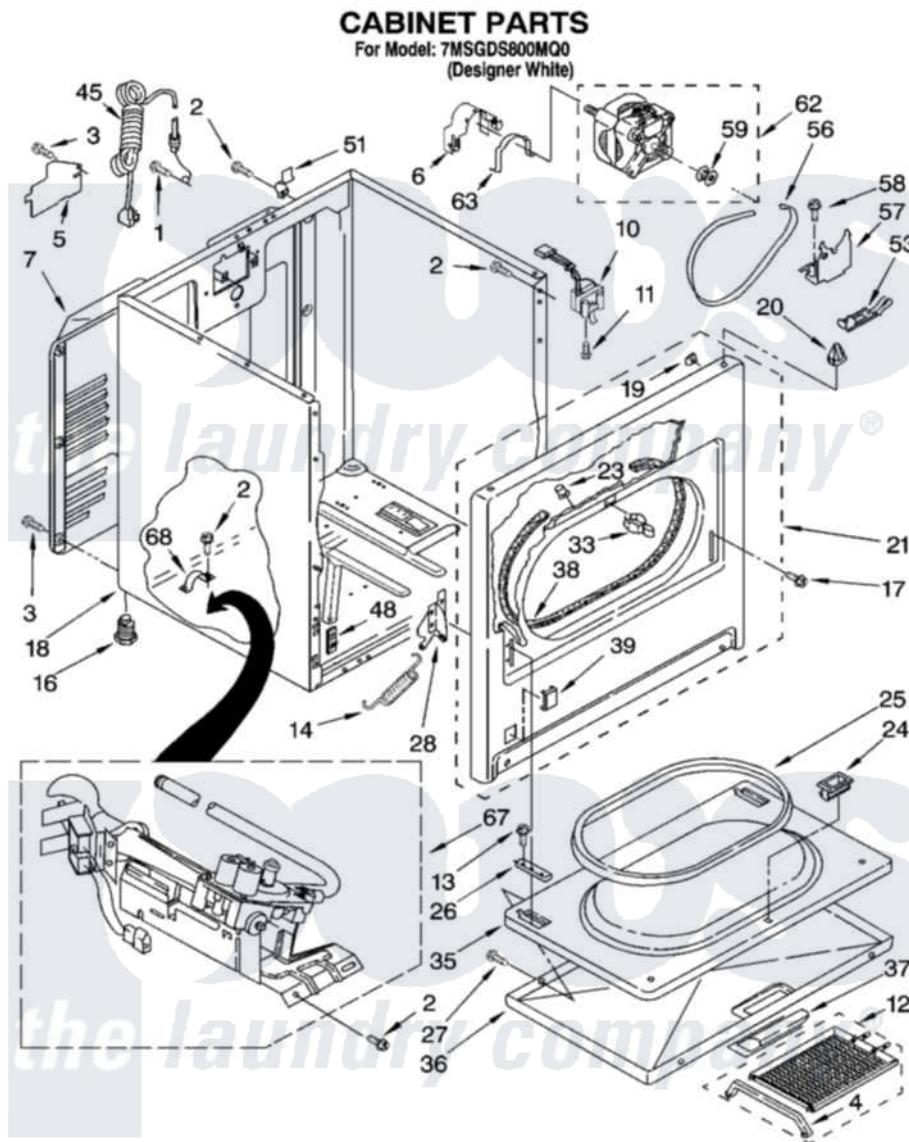

Whirlpool 7MSGDS800MQ0 02 - CABINET PARTS

8180130

3

Whirlpool [Residential Whirlpool 7MSGDS800MQ0 Dryer Parts](#) Parts Diagram 02 - CABINET PARTS
Click on the part number to view part

Item	Original Part Number	Replaced By	Status	Part Description
1	697776	4331106		Screw, No.10-32 X 7/16
2	343641	681414		Screw, 10AB X 1/2
3	693995			Screw, Hex Head
4	692989			BRacket, Dry Rack
5	3396795			Cover, Terminal Block
6	3404162			Clamp, Motor
7	3396805	280043		Panel-Rear
10	3406107			Door Switch Assembly
11	697773	3395530		Screw
12	3406839			Dry Rack Assembly
13	3357011	308685		Side Trim)
14	692495	W10041960		Spring, Door
16	3392100	49621		Feet-Leveling
"	279810			Foot-Optional
17	342043	486146		Screw
18	8530603	8533643		Cabinet

19	98234		Clip, U-Bend
20	690363	18776	Lock, Front Top
21	3395197	279740	Panel
23	685203	279220	Clip
24	3389441		Door Catch Assembly
25	3390731		Seal, Door
26	337189		Clip, Hinge
27	694091		Trim, Side Right Hand
28	8066056		Hinge, Door
"	8066057		Hinge, Door
33	696144	279570	Latch
35	695737		Door, Rear
36	3393549		Door, Front
37	690270	348721	Handle
38	3406129		Seal And Bearing Assembly
39	3394975		Plug, Front Panel
45	344020	3401402	Cord, Power
48	3394083		Clip, Front Panel
51	238088	8066217	Hinge, Top
53	3394332	691366	Idler And Pulley Assembly
56	8066065	341241	Belt
57	348780		Base, Motor
58	3400500		Bolt, 3405245 5/16-18 X 3/4
59	3394341	W10299847	Pulley-Motor
62	8538262	279827	Motor-Drve
63	660658		Clamp, Motor Mounting 343481 685441
67	8318272	W10465748	Burner-Gas
68	341029		Clamp, Pipe Door Spring