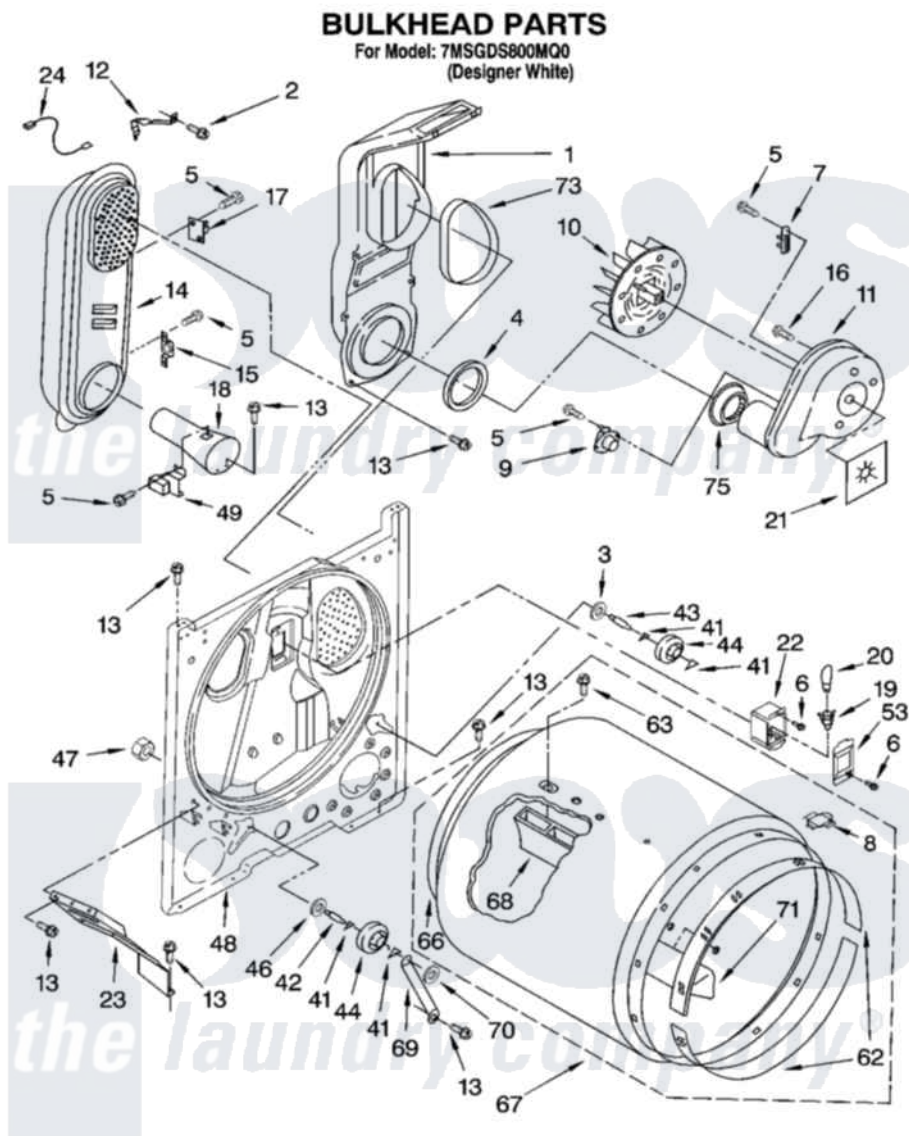

Whirlpool 7MSGDS800MQ0 03 - BULKHEAD PARTS

8180130

5

Whirlpool [Residential Whirlpool 7MSGDS800MQ0 Dryer Parts](#) Parts Diagram 03 - BULKHEAD PARTS
Click on the part number to view part

Item	Original Part Number	Replaced By	Status	Part Description
1	348368			Lint Chute Assembly
2	489463			Screw, 8-18 X 1/16
3	3388703			Washer, Support
4	347139			Seal, Lint Chute
5	90767			Screw, 8A X 3/8 HeX Washer Head Tapping
6	487909	488729		Screw
7	3392519			Thermal Limiter
8	8066086			Plug, Drum Hole
9	3387134			Thermostat, Internal-Bias
10	694089			Wheel, Blower
11	3405016	8577230		Housing, Blower
12	3398161			CLIP
13	343641	681414		Screw, 10AB X 1/2
14	8530285	279980		Box
15	3403140			Thermostat, High-Limit 205F
16	3390647	488729		Screw

17	280010		Kit, Thermal Cut-Off
18	8066049		Funnel, Burner Light
19	3403634	W10136369	Socket, Drum Light Assembly
20	3406124	22002263	Lamp
21	3394196		Seal, Blower Shaft
22	3977373		Bracket, Drum Light
23	3406022		Bracket, Bulkhead
24	3401707		Jumper, Tco-High Limit
41	690997		Washer, Thrust
42	3399506	W10359270	Shaft, Drum Roller Threads
43	3399507	W10359269	Shaft, Drum Roller Threads
44	3397588	349241T	Support
46	348197		Washer, Support
47	3359452		Nut, Lock
48	3403413		Bulkhead
49	338906		Radiant, Sensor
53	3402841	8532165	Lens, Drum Light
62	692526	279441	BeaRng-Rng
63	97787	W10109200	Screw, Baffle Mounting
66	3406130	279857	Seal
67	695587		Drum Assembly
68	692490		Baffle, Drum
69	3976434		Bracket, Support Shaft
70	90296		Nut, Push On
71	3403636		Baffle, Drum
73	339956		Seal, Air Duct To Bulkhead
75	696302		Shield, Exhaust